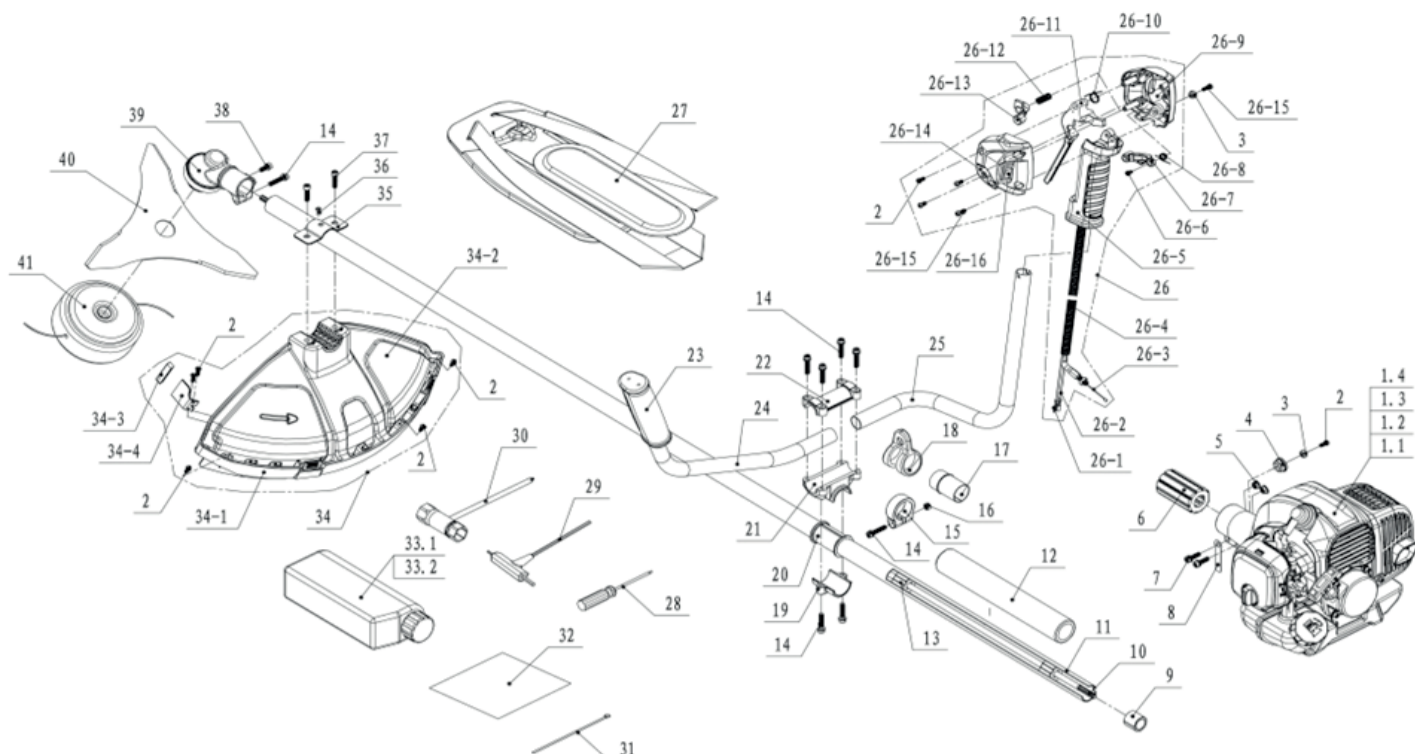

**Примечание: Обычная модель не включает в себя 27 элемент**

№	Артикул	Наименование	Кол-во
1	6.11.005.21EVO	Engine 1B34F(Easy Start Eu V)	1
1	6.11.005.22EVO	Engine IE34F(Easy Start)	1
1	6.11.005.24EVO	Engine IE34F(Eu V)	1
1	6.11.005.23EVO	Engine 1E34F	1
2	5.01.02.42093EVO	Screw ST4.2 x 9.5	9
3	4.008.0081.16EVO	Fixed Cap	2
4	4.018.0021.48EVO	Fixed Cap Rubber	1
5	5.02.11.05002EVO	Nut M5	2
6	4.018.0021.47EVO	Air Guider Rubber	1
7	5.01.09.05181EVO	Screw M5 x18	2
8	4.021.0052.08EVO	Clip	1
9	4.018.0021.55EVO	Fixed Bushing	1
10	4.008.0081.04EVO	G2602 Drive Shaft	1
11	4.008.0081.01EVO	G2602 Transfer Bar	1
12	4.008.0171.25EVO	G4301 Sponge Damper Cap	1
13	4.008.0111.12EVO	4 In 1 Retainer Assy	6
14	5.01.09.05251EVO	Screw M5x 25	8
15	4.008.0111.28EVO	4 In 1 Clamp	1
16	5.02.01.05002EVO	Nut M5	1
17	4.008.0111.29EVO	4 In 1 Bushing of Clamp	1
18	4.008.0111.26EVO	4 In 1 Harness Clamp	1
19	4.008.0081.12EVO	G2602 Fixed Transmission Bar Cover	1
20	4.008.0081.13EVO	G2602 Damping Rubber	1
21	4.008.0081.11EVO	G2602 Cross Bracket	1
22	4.008.0081.10EVO	G2602 U Handle Lock Bar	1
23	3.001.0511.06EVO	G2602 Left Hand Shank	1
24	4.008.0081.14EVO	G2602 U Handle Left	1
25	4.008.0081.15EVO	G2602 U Handle Right	1
26	3.002.0001.06EVO	G2602 Control Handle Assy	1
26-1	4.009.0031.19EVO	G2602 Throttle Cord(U Handle) Red	1
26-2	4.009.0031.26EVO	G2602 Throttle Cord(U Handle) Black	1
26-3	4.009.0031.24EVO	G2602 Throttle Wire Comp. (U Handle)	1
26-4	4.009.0101.10EVO	G2602 Throttle Cord Guard(U Handle)	1
26-5	4.018.0021.49EVO	G2602 Handle Rubber 19	1
26-6	5.01.03.35082EVO	Screw ST3.5 x 8	1
26-7	4.008.0031.07EVO	G2602 Throttle Lever	1
26-8	4.008.0071.02EVO	G4302 Control Arm spring(P Handle)	1
26-9	3.001.0741.12EVO	G2602 Hand Shank Right Cover(U Handle)	1
26-10	4.008.0021.10EVO	G2602 Trigger Spring	1
26T1	3.001.0201.12EVO	G2602 Trigger	1
26-12	4.031.0011.17EVO	C501 Reset Spring	1
26-13	3.001.0211.13EVO	G2602 Trigger Control Button	1
26-14	3.001.0741.09EVO	G2602 Hand Shank Left Cover(U Handle)	1
26-15	5.01.02.42142EVO	Screw ST4.2 x14	2
26-16	4.009.0051.04EVO	ON-OFF	1
27	4.000.0092.15EVO	G2602 Harness(Single Shoulder)	1
28	4.000.0073.01EVO	Screwdriver	1
29	4.000.0031.06EVO	Wrench(3-4-5)	1
30	4.000.0013.11EVO	G2602 Socket Wrench	1
31	7.006.001.001EVO	Ribbon 4 x 200	3
32	7.002.031.003EVO	Tool Bags	1
33	4.000.0042.02EVO	1L Ratio Pot 2600	1
33	4.000.0042.01EVO	1L Ratio Pot	1
34	3.001.0682.03EVO	G2602 Safety Guard Assy	1
34-1	3.001.0681.08EVO	G2602 Safety Guard Plate	1
34-2	3.001.0681.07EVO	G2602 Safety Guard	1
34-3	4.021.0082.18EVO	G2602 Twine Knife Cover	1
34-4	4.021.0082.17EVO	G2602 Twine Knife	1
35	4.008.0081.06EVO	G2602 Pressing Plate	1
36	5.12.01.04081EVO	Rivet 4x8	1
37	5.01.09.06202EVO	Screw M6 x 20	2
38	5.01.09.05122EVO	Screw M5 x12	1
39	4.008.0081.09EVO	G2602 Driver Box Assy	1
40	4.021.0082.02EVO	Grass Cutting Blade(3T)	1
41	3.001.0693.14EVO	G2602 Nylon Head	1