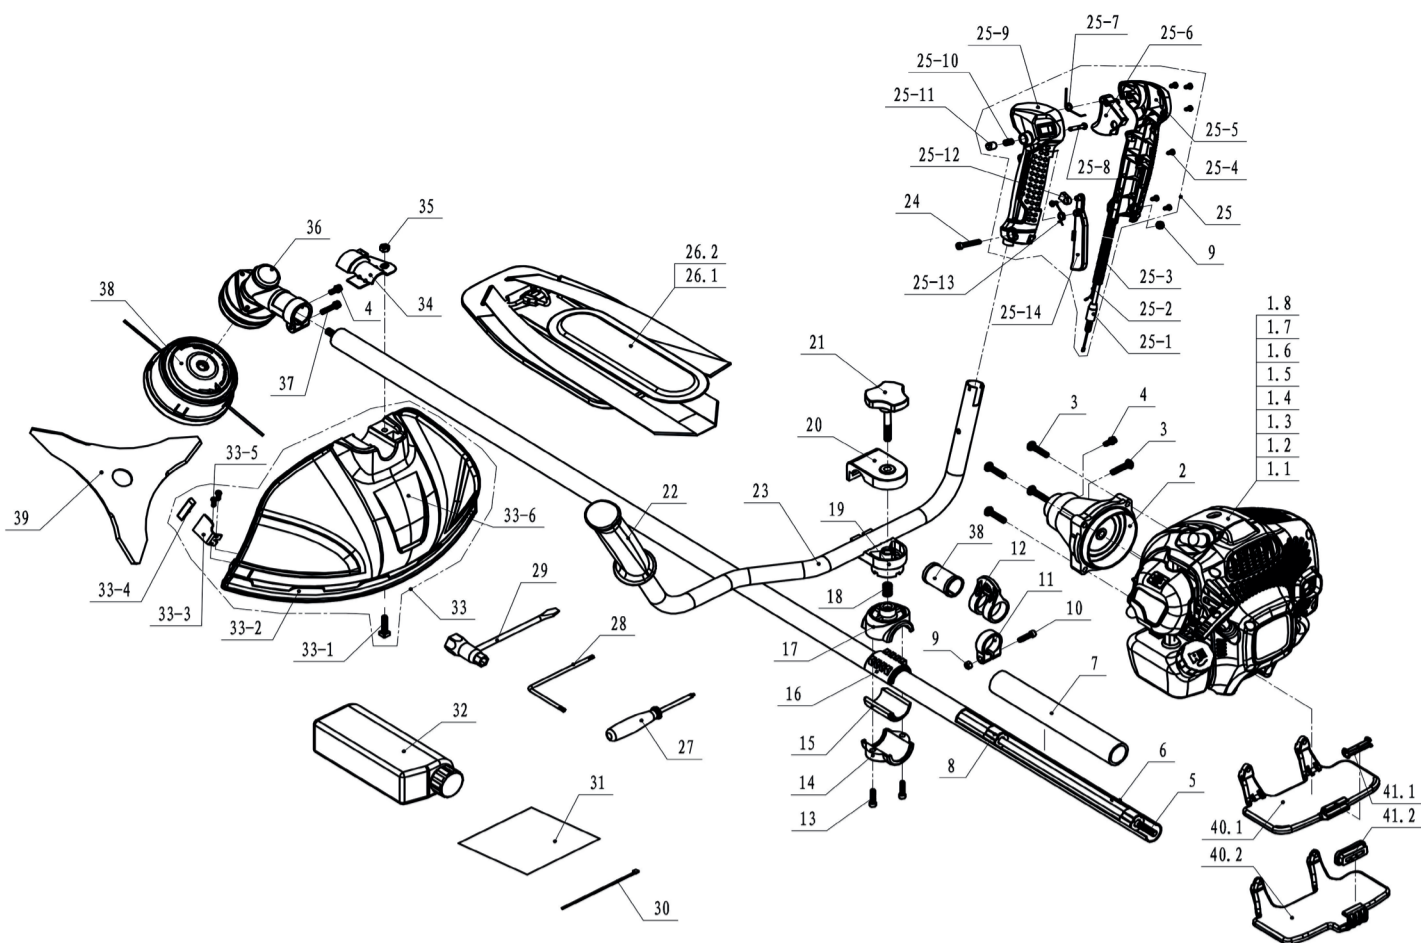

№	Артикул	Наименование	Кол-во
1,1	6.11.007.03EVO	Engine IE36F(Easy Start Eu II)	1
1,2	6.11.007.04EVO	Engine 1E36F(Easy Start)	1
1,3	6.11.007.07EVO	Engine IE36F(Eu H)	1
1,4	6.11.007.08EVO	Engine 1E36F	1
1,5	6.11.008.03EVO	Engine IE40F(Easy Start Eu II)	1
1,6	6.11.008.04EVO	Engine 1E40F(Easy Start)	1
1,7	6.11.008.07EVO	Engine IE40F(Eu II)	1
1,8	6.11.008.08EVO	Engine 1E40F	1
2	3.002.0004.07EVO	Clutch Comp.	1
3	5.01.06.06302EVO	Screw M6 x 30	5
4	5.01.07.05132EVO	Screw M5 x 13	2
5	4.008.0171.60EVO	Drive Shaft	1
6	4.008.0171.04EVO	Transfer Bar	1
7	4.008.0171.25EVO	Sponge Damper Cap	1
8	4.008.0171.06EVO	Retainer Assy	7
9	5.02.01.05002EVO	Nut M5	2
10	5.01.07.05222EVO	Screw M5 x 22	1
11	4.008.0191.12EVO	Clamp	1
12	4.008.0191.11EVO	Harness Clamp	1
13	5.01.06.06202EVO	Screw M6 x 20	2
14	4.008.0171.61EVO	Bottom Fixed Transmission Bar Cover	1
15	4.013.0021.49EVO	Damping Rubber(26 Bottom)	1
16	4.013.0021.48EVO	Damping Rubber(26 Top)	1
17	4.008.0171.62EVO	Top Fixed Transmission Bar Cover	1
18	4.008.0171.63EVO	Spring	1
19	4.008.0171.64EVO	Handle Permanent Seat	1
20	4.008.0171.65EVO	Handle Lock Bar	1
21	4.008.0171.66EVO	Handle Screw Assy	1
22	3.001.0711.02EVO	Left Hand Shank	1
23	4.008.0171.28EVO	Handle	1
24	5.01.06.05322EVO	Screw M5x 32	1
25	3.001.0702.03EVO	Control Handle Assy	1
25-1	4.008.0032.04EVO	Throttle Wire Comp. (U Handle)	1
25-2	4.009.0031.14EVO	Throttle Cord(U Handle)	1
25-3	4.009.0101.03EVO	Throttle Cord Guard(U Handle)	1
25-4	5.01.03.35082EVO	Screw ST3.5x8	7
25-5	3.001.0741.02EVO	Right Hand Shank Cover(U Handle)	1
25-6	3.001.0201.09EVO	Trigger(U Handle)	1
25-7	4.008.0021.08EVO	Trigger Spring	1
25-8	4.008.0181.01EVO	Throttle Lock Bar	1
25-9	3.001.0741.01EVO	Left Hand Shank Cover(U Handle)	1
25-10	4.008.0181.02EVO	Spring	1
25-11	3.001.0751.01EVO	Throttle Cap	1
25-12	3.001.0751.03EVO	Control Arablock(U Handle)	1
25-13	4.008.0071.01EVO	Control Armspring(U Handle)	1
25-14	3.001.0211.10EVO	Trigger Control Arm(U Handle)	1
26,1	4.000.0092.03EVO	Harness(Double Shoulder)	1
26,2	4.000.0092.02EVO	Harness(Single Shoulder)	1
27	4.000.0101.01EVO	Screw Driver	1
28	4.000.0021.02EVO	Wrench	1
29	4.000.0013.02EVO	Wrench	1
30	7.006.001.001EVO	Ribbon 4x 200	3
31	7.002.031.001EVO	Tool Bags	1
32	4.000.0042.02EVO	IL Ratio Pot 2600	1
33	3.001.0682.02EVO	Safety Guard Assy	1
33-1	5.03.07.06252EVO	Set Bolt M6 x 25	1
33-2	3.001.0681.04EVO	Safety Guard Plate	1
33-3	4.021.0112.01EVO	Twine Knife	1
33-4	4.021.0112.02EVO	Twine Knife Cover	1
33-5	5.01.02.42093EVO	Screw ST4.2 x 9.5	2
33-6	3.001.0681.03EVO	Safety Guard	1
34	3.001.0731.04EVO	Pressing Plate	1
35	5.02.13.06001EVO	Nut M6	1
36	4.008.0171.24EVO	Driver Box Assy	1
37	5.01.07.05253EVO	Screw M5x25	1
38	4.021.0102.01EVO	Nylon Head	1
39	4.021.0082.02EVO	Teeth Grass Cutting Blade	1
40,1	3.001.0731.06EVO	Tank Bracket	1
40,2	3.001.0731.07EVO	Tank Bracket	1
41,1	4.018.0021.45EVO	Rubber Of Tank Bracket	1
41,2	4.018.0021.46EVO	Rubber Of Tank Bracket	1
42	4.008.0191.22EVO	Brush of Clamp	1