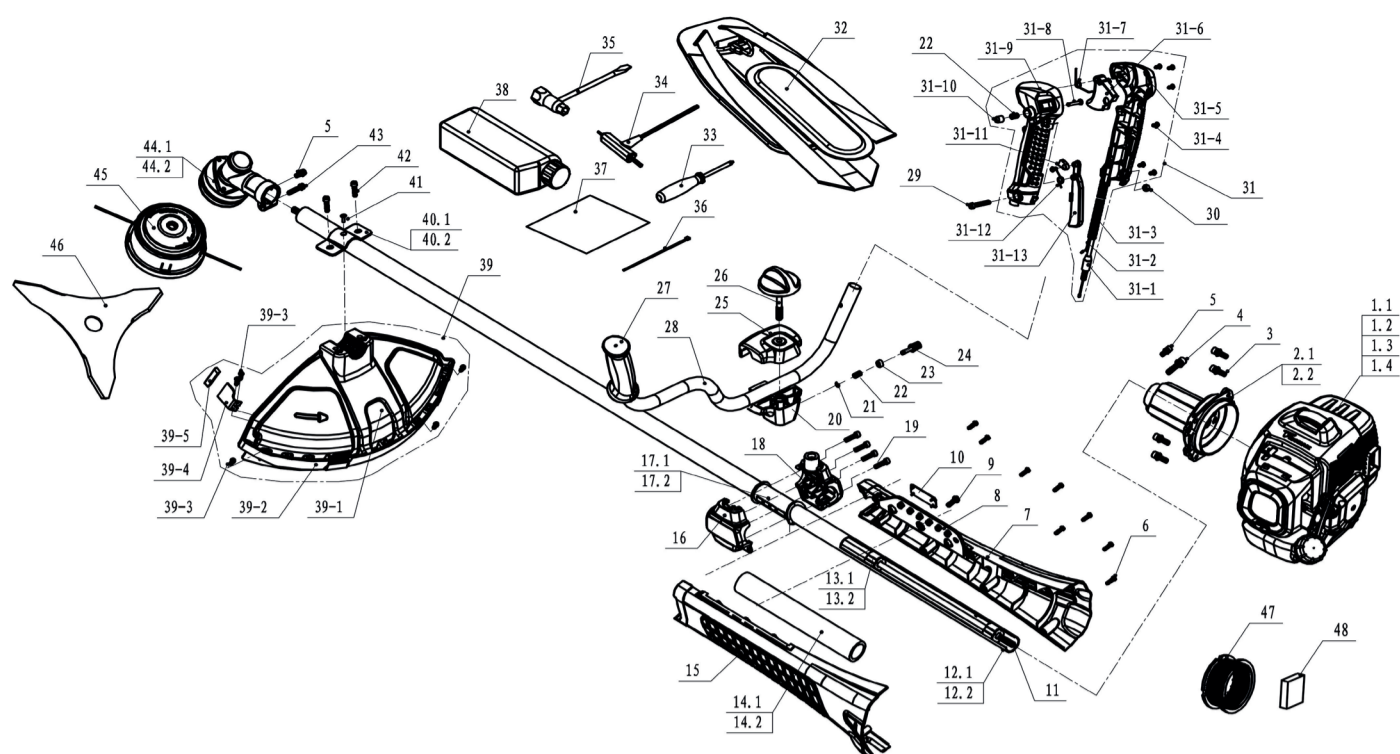

№	Артикул	Наименование	Кол-во
1,1	6.11.005.26EVO	Engine 1E40FA	1
1,2	6.11.005.25EVO	Engine 1E40FA (Emission)	1
1,3	6.11.005.27EVO	Engine 1E44FA	1
1,4	6.11.005.28EVO	Engine 1E44FA (Emission)	1
2	4.008.0191.23EVO	Connection disk assy	1
3	5.01.09.06202EVO	Screw M6X20	4
4	5.01.09.06301EVO	Screw M6X30	1
5	5.01.09.05122EVO	Screw M5X12	2
6	5.01.02.39142EVO	Screw ST3.9 x 14	8
7	4.008.0171.101EVO	Right Clutch Cover	1
8	4.008.0171.103EVO	Mounting Plate	1
9	5.01.09.05181EVO	Screw M5X18	1
10	3.001.0091.26EVO	Trademark cover	1
11	4.008.0171.60EVO	Transmission Shaft $\phi$ 8X1530	1
12,1	4.008.0171.92EVO	Transfer Bar $\phi$ 26X1.5X1500	1
12,2	4.008.0191.27EVO	Transfer Bar $\phi$ 28X1.5X1500	1
13,1	4.008.0171.06EVO	Retainer Assy $\phi$ 26X1.5	7
13,2	4.008.0191.04EVO	Retainer Assy $\phi$ 28X1.5	7
14,1	4.013.0021.41EVO	Sponge Damper Cap	1
14,2	4.013.0021.40EVO	Sponge Damper Cap	1
15	4.008.0171.102EVO	Left Clutch Cover Assy	1
16	4.008.0171.38EVO	Left Fixed Transmission Bar Cover	1
17,1	4.013.0021.39EVO	Rubber Sleeve	1
17,2			
18	4.008.0171.39EVO	Right Fixed Transmission Bar Cover	1
19	5.01.08.05183EVO	Screw M5 x18	4
20	4.008.0171.37EVO	U Handle Permanent Seat	1
21	5.07. 03.03011EVO	Clip $\phi$ 3.5	1
22	4.008.0181.02EVO	Oil Door Lock Spring	2
23	4.008.0171.41EVO	Fixed Lock Rod Pad	1
24	4.008.0171.40EVO	U Handle Lock Bar	1
25	4.008.0171.36EVO	U Handle Fixed Top Cover	1
26	4.008.0171.35EVO	U Handle Screw Assy	1
27	3.001.0711.02EVO	Left Hand Shank	1
28	4.008.0171.28EVO	U Handle	1
29	5.01.08.05321EVO	Screw M5 x 32	1
30	5.02.01.05002EVO	Nut M5	1
31	3.001.0702.12EVO	Control Handle Assy	1
31-1	4.008.0032.11EVO	Throttle Wire Comp. (U Handle)	1
31-2	4.009.0031.28EVO	Throttle Cord(U Handle)	1
31-3	4.009.0101.13EVO	Throttle Cord Guard(U Handle)	1
31-4	5.01.03.35082EVO	Screw ST3.5 x 8	1
31-5	3.001.0741.02EVO	Right Hand Shank Cover(U Handle)	1
31-6	3.001.0201.09EVO	Trigger (U Handle)	1
31-7	4.008.0021.08EVO	Trigger Spring	1
31-8	4.008.0181.01EVO	Throttle Lock Bar	1
31-9	3.001.0741.01EVO	Left Hand Shank Cover(U Handle)	1
31-10	3.001.0751.01EVO	Throttle Cap	1
31-11	3.001.0751.03EVO	Control Armblock(U Handle)	1
31-12	4.008.0071.01EVO	Control Armspring(U Handle)	1
31-13	3.001.0211.10EVO	Trigger Control Arm(U Handle)	1
32	4.000.0092.14EVO	Brace (Shoulders)	1
33	4.000.0101.01EVO	Screw Driver	1
34	4.000.0031.06EVO	Wrench (3-4-5)	1
35	4.000.0013.02EVO	Wrench	1
36	7.006.001.001EVO	Ribbon 4 x 200	3
37	7.002.031.003EVO	Tool Bags	1
38	4.000.0042.02EVO	IL Ratio Pot 2600	1
39	3.001.0682.03EVO	Safety guard assy	1
39-1	3.001.0681.07EVO	Safety guard	1
39-2	3.001.0681.08EVO	Safety guard plate	1
39-3	5.01.02.42093EVO	Screw ST4.2 x 9.5	5
39-4	4.021.0082.17EVO	Twine knife	1
39-5	4.021.0082.18EVO	Twine knife cover	1
40,1	4.008.0081.06EVO	Pressing plate 24	1
40,2	4.008.0081.07EVO	Pressing plate 26	1
41	5.12.01.04081EVO	Rivet 4X8	1
42	5.01.08.06202EVO	Screw M6X20	2
43	5.01.09.05251EVO	Screw M5X25	1
44	4.008.0191.05EVO	Driver Box Assy	1
45	4.021.0102.15EVO	Nylon Head	1
46	4.021.0082.02EVO	Teeth Grass Cutting Blade	1
47	4.005.0012.16EVO	Paper air filter	1
48	4.018.0031.04EVO	Sponge	1