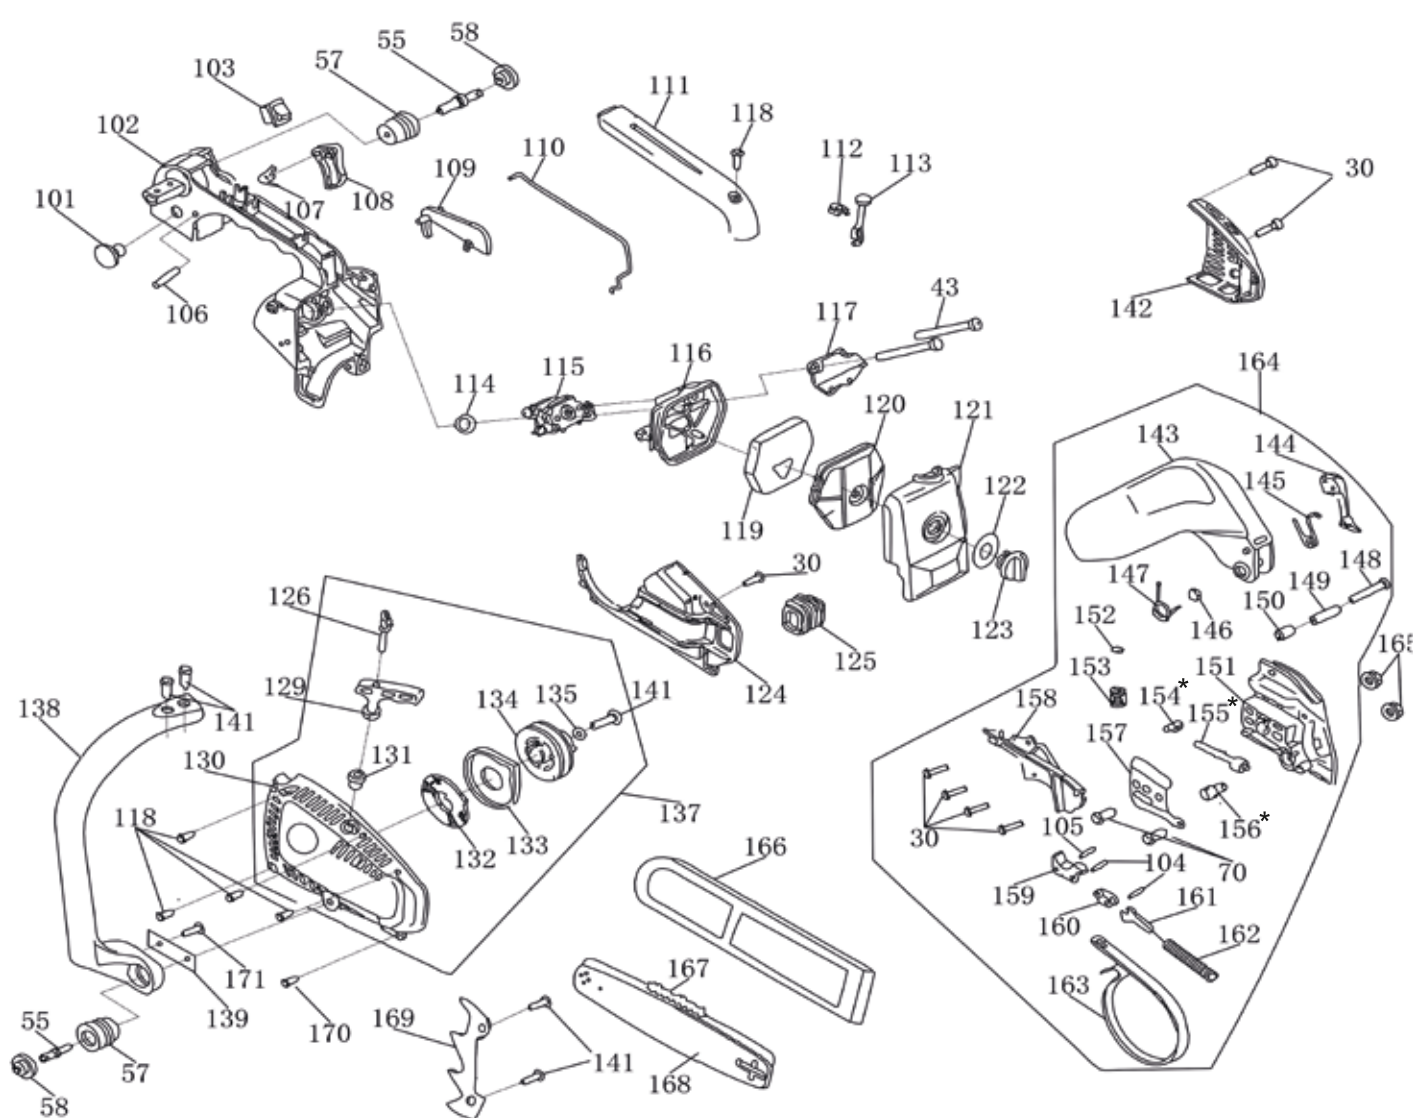

№	Артикул	Наименование	Кол-во
1	4.009.0012.13EVO	Flywheel Assy	1
2	5.06.01.03101EVO	3.0x3.7x10 Key	1
3	5.02.10.08011EVO	Hexagonal nut M8X1	1
4	5.09.02.12225EVO	Small oil seal 12X22X5	1
5	5.08.03.12282EVO	Bearing 6001-2RSW	2
6	5.09.02.12286EVO	Big oil seal 12X28X6	1
7	5.01.07.05221EVO	M5X22 Screw	4
8	4.003.0012.29EVO	Crankshaft	1
9	4.004.0051.12EVO	Grinding pad	2
10	5.08.08.08111EVO	K8*11*8.5 Roller pin&the holder Assy	1
11	4.004.0041.18EVO	Piston pin ring	2
12	4.004.0031.19EVO	Piston pin	1
13	4.004.0013.30EVO	Piston	1
14	4.004.0021.24EVO	Piston ring	1
15	4.002.0031.08EVO	Crankcase bearing seat	1
16	4.002.0011.51EVO	Cylinder	1
17	4.005.0023.19EVO	Intake tube	1
18	4.009.0041.05EVO	Sparking Plug L7T	1
19	4.018.0021.64EVO	Heat Insulated pad	2
20	4.009.0023.35EVO	Ignition Assy	1
21	5.01.07.05201EVO	M5X20 Screw	2
22	4.009.0031.31EVO	Flameout cord	1
23	4.014.0041.10EVO	Oil pump pipe (In)	1
24	4.014.0022.05EVO	Oil filter	1
25	4.014.0161.04EVO	Dust proof sponge	1
26	4.014.0011.13EVO	Oil pump	1
27	5.01.06.04121EVO	M4X12Screw	4
28	4.014.0051.10EVO	Oil pump pipe (Out)	1
29	4.014.0023.03EVO	Oil pump cover	1
30	5.01.03.39101EVO	ST3.9X10 Screw	10
31	4.014.0171.04EVO	Worm gasket	1
32	4.014.0063.10EVO	Worm	1
33	5.08.08.101313EVO	K10*13*13 Roller pin&the holder Assy	1
34	4.010.0043.18EVO	Clutch passive disk	1
35	4.010.0051.10EVO	Flying hammer grinding pad	1
36	4.010.0012.04EVO	Clutch Assy	1
37	4.010.0011.05EVO	Clutch wedge	2
38	4.010.0021.06EVO	Wedge bracket	1
39	4.010.0031.04EVO	Cluth Spring	2
40	4.019.0031.17EVO	Muffler gasket	1
41	4.006.0012.43EVO	Muffler	1
42	4.006.0031.05EVO	Muffler spacer plate	1
43	5.01.07.05501EVO	M5X50 Screw	4
44	4.007.0022.01EVO	Breather Assy	1
45	4.007.0041.85EVO	Breather pipe	1
46	4.014.0151.01EVO	Circlip	1
47	4.014.0161.01EVO	Sponge	1
48	4.014.0101.01EVO	Breather valve	1
49	4.007.0161.01EVO	Fuel pump Assy	1
50	3.001.0013.14EVO	Engine cover Assy	1
51	3.001.0091.38EVO	Upper cover plate	1
52	4.019.0051.04EVO	Anti-oil paper pad	1
53	4.014.0081.10EVO	Guide plate	1
54	4.014.0161.05EVO	Guide plate sponge	1
55	5.01.16.48162EVO	The shock absorption screw	4
56	3.001.0461.06EVO	Chain catcher	1
57	4.013.0021.68EVO	Dumper	3
58	3.001.0641.12EVO	Dumper cap	3
59	4.018.0091.05EVO	Pothook	1
60	4.007.0012.05EVO	Fuel filter Assy	1
61	4.007.0041.86EVO	Fuel pipe	1
62	4.007.0061.06EVO	Fuel pipe connection	2
63	4.007.0041.87EVO	Carburetor pipe	2
64	4.007.0041.88EVO	Fuel pump return pipe	1
65	3.002.0024.15EVO	Tank cap Assy	2
66	3.001.0272.04EVO	Tank cap	2
67	4.007.0101.05EVO	Airproof washer	2
68	3.001.0291.05EVO	Tank cap hanger	2
69	5.01.07.05181EVO	M5X18 Screw	5
70	5.01.02.42652EVO	ST4.2X6.5 Screw	3
71	4.009.0031.32EVO	Ground cord	1
72	5.01.16.06001EVO	Shoulder screw	2
73	4.012.0051.09EVO	Pawl	2
74	4.012.0061.06EVO	Pawl spring	2
*	3.002.0030.15EVO	Short Block CSG 25-12 ES(2.4.5.6.7.8.9.10.11.12.13.14.15.16)	1
**	3.002.0030.151EVO	Cylinder-piston group( 11.12.13.14.16)	1