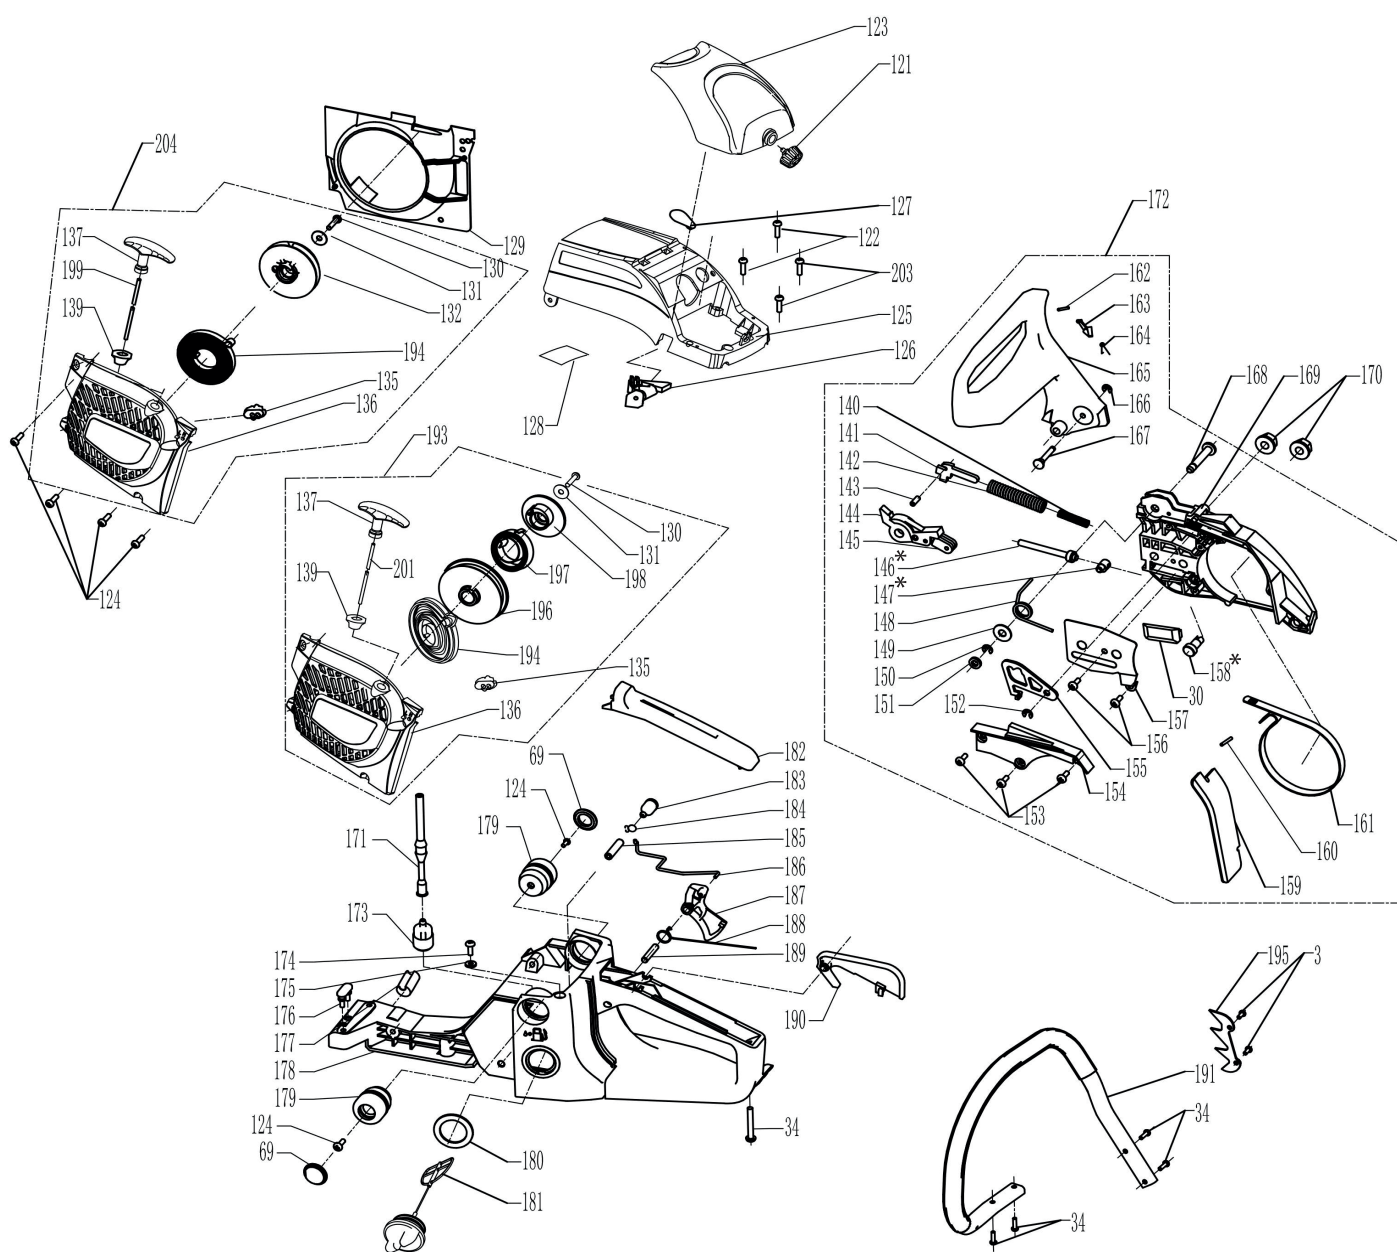

№	Артикул	Наименование	Кол-во
1	5.02.01.05001EVO	MUFFLER NUT	2
2	4.006.0031.01EVO	SPACER PLATE	1
3	5.01.06.05121EVO	SCREW	7
4	4.006.0012.05EVO	MUFFLER(4620/5020)	1
5	4.019.0031.02EVO	GASKET(4620/5020)	1
6	5.01.16.05871EVO	MUFFLER BOLT	2
7	5.01.07.05221EVO	SCREW	4
8	4.002.0011.04EVO	CYLINDER Ф43 (4620)	1
9	4.009.0041.05EVO	SPARK PLUG (L7T)	1
10	4.019.0041.01EVO	PIPE GASKET	1
11	4.005.0023.03EVO	INLET PIPE	1
12	4.005.0041.01EVO	INLET PIPE GUIDE	1
13	4.019.0021.02EVO	CYLINDER GASKET	1
14	4.004.0041.16EVO	CIRCLIP	2
15	4.004.0031.15EVO	PISTON PIN Ф11X34 (4620)	1
16	4.004.0051.02EVO	WASHER Ф18X2.5 (4620)	2
17	4.004.0021.09EVO	PISTON RING Ф43 (4620)	2
18	4.004.0013.24EVO	PISTON Ф43 (4620)	1
19	5.08.08.11121EVO	NEEDLE BEARING	1
20	4.003.0012.04EVO	CRANKSHAFT COMP (4620/5020)	1
21	5.06.01.03101EVO	WOODRUFF KEY	1
22	5.01.06.04151EVO	SCREW	2
23	4.014.0051.02EVO	OIL PUMP PIPE(O)	1
24	4.014.0012.11EVO	OIL PUMP ASS'Y	1
25	4.014.0161.02EVO	SEALED SPONGE	1
26	4.014.0041.02EVO	OIL PUMP PIPE(I)	1
27	4.014.0022.02EVO	OIL FILTER ASS'Y	1
28	5.01.06.04061EVO	SCREW	3
29	4.014.0081.01EVO	OIL GUIDE PLATE	1
30	3.001.0461.01EVO	CHAIN GUIDE	2
31	5.03.03.08261EVO	STUD	2
32	5.01.16.05141EVO	SCREW	1
33	3.001.0641.04EVO	CHAIN CATCHER	1
34	5.01.05.48162EVO	SCREW	9
35	3.001.0641.03EVO	SPRING SEAT	1
36	4.013.0011.03EVO	SPRING	1
37	4.014.0151.01EVO	CIRCLIP	1
38	4.014.0161.01EVO	SPONGE	1
39	4.014.0101.01EVO	BREATHER VALVE	1
40	4.010.0021.02EVO	WEDGE BRACKET	1
41	4.010.0011.02EVO	CLUTCH WEDGE	3
42	4.010.0031.02EVO	CLUTCH SPRING	1
43	4.010.0051.02EVO	CLUTCH WASHER	1
44	5.08.08.12151EVO	NEEDLE BEARING	1
45	4.010.0043.14EVO	CLUTCH DRUM	1
46	4.010.0071.08EVO	SPROCKET 325-7	1
47	4.014.0063.02EVO	OIL PUMP WORM	1
48	5.01.06.04101EVO	SCREW	3
49	4.014.0023.01EVO	OIL PUMP COVER	1
50	5.09.02.15281EVO	OIL SEAL(R)	1
51	5.08.01.15351EVO	BALL BEARING	2
52	4.013.0021.13EVO	CHOKE ROD DAMPER	1
53	4.001.0041.20EVO	RIGHT CRANKCASE	1
54	4.008.0041.01EVO	CHOKE ROD GUIDE	1
55	3.001.0343.08EVO	CHOKE KNOB	1
56	4.005.0151.02EVO	UNDER MAT	1
57	5.01.04.05141EVO	SCREW	2
58	4.005.0191.02EVO	CARBURETOR BRACKET	1
59	4.005.0151.01EVO	SPACER	1
60	4.019.0051.01EVO	INSULATION GASKET	1
61	4.017.0013.23EVO	CARBURETOR (4620/5020)	1
62	5.01.07.05501EVO	SCREW	2
63	4.005.0033.01EVO	AIR INLET CURVING PIPE	1
64	4.005.0141.01EVO	DAMPER	1
66	5.11.02.20201EVO	O RING	1
67	4.005.0012.08EVO	AIR FILTER COMP	1
69	4.013.0031.05EVO	DAMPER CAP	5
70	4.013.0021.10EVO	DAMPER	3
71	4.018.0021.08EVO	DUST SHIELD	1
72	4.009.0081.01EVO	SWITCH COVER	1
73	4.009.0051.02EVO	SWITCH(ON/OFF)	1
74	4.009.0061.01EVO	GROUND PLATE	1
75	4.018.0021.01EVO	GUIDE(LH)	1
76	4.001.0051.02EVO	STOP PIN	2
77	4.019.0011.02EVO	CRANKCASE GASKET	1
78	4.007.0051.04EVO	CLIP	2
79	4.007.0041.03EVO	VACUUM PIPE	1
80	4.007.0063.01EVO	TUBE JOINTS	1
81	4.001.0021.19EVO	LEFT CRANKCASE	1
82	4.009.0071.02EVO	SPARK PLUG COVER	1
83	4.009.0023.26EVO	IGNITION ASS'Y	1
84	4.009.0031.02EVO	FLAMEOUT CORD	1
85	5.01.07.05201EVO	SCREW	2
86	4.014.0091.01EVO	OIL TANK CAP GASKET	1
87	3.001.0252.02EVO	OIL TANK CAP COMP	1
88	5.01.06.05251EVO	SCREW	5
89	5.02.10.08011EVO	NUT	1
90	3.001.0323.02EVO	LOCK NUT	1
91	4.009.0012.08EVO	FLYWHEEL ASS'Y (METAL PAWL)	1
92	5.01.16.06001EVO	SHOULDER SCREW	2
93	4.012.0051.06EVO	PAWL	2
94	4.012.0061.06EVO	SPRING	2
95	4.018.0081.01EVO	PLATE	1
96	5.09.02.15351EVO	OIL SEAL(L)	1
97	5.07.02.35001EVO	SNAP RING	1
*	3.002.0030.17EVO	Short Block CSG 46	
**	3.002.0030.171EVO	Cylinder-piston group (8.13.14.15.17.18,19)	
***	3.002.0010.02EVO	Clutch assembly (40,41,42)	