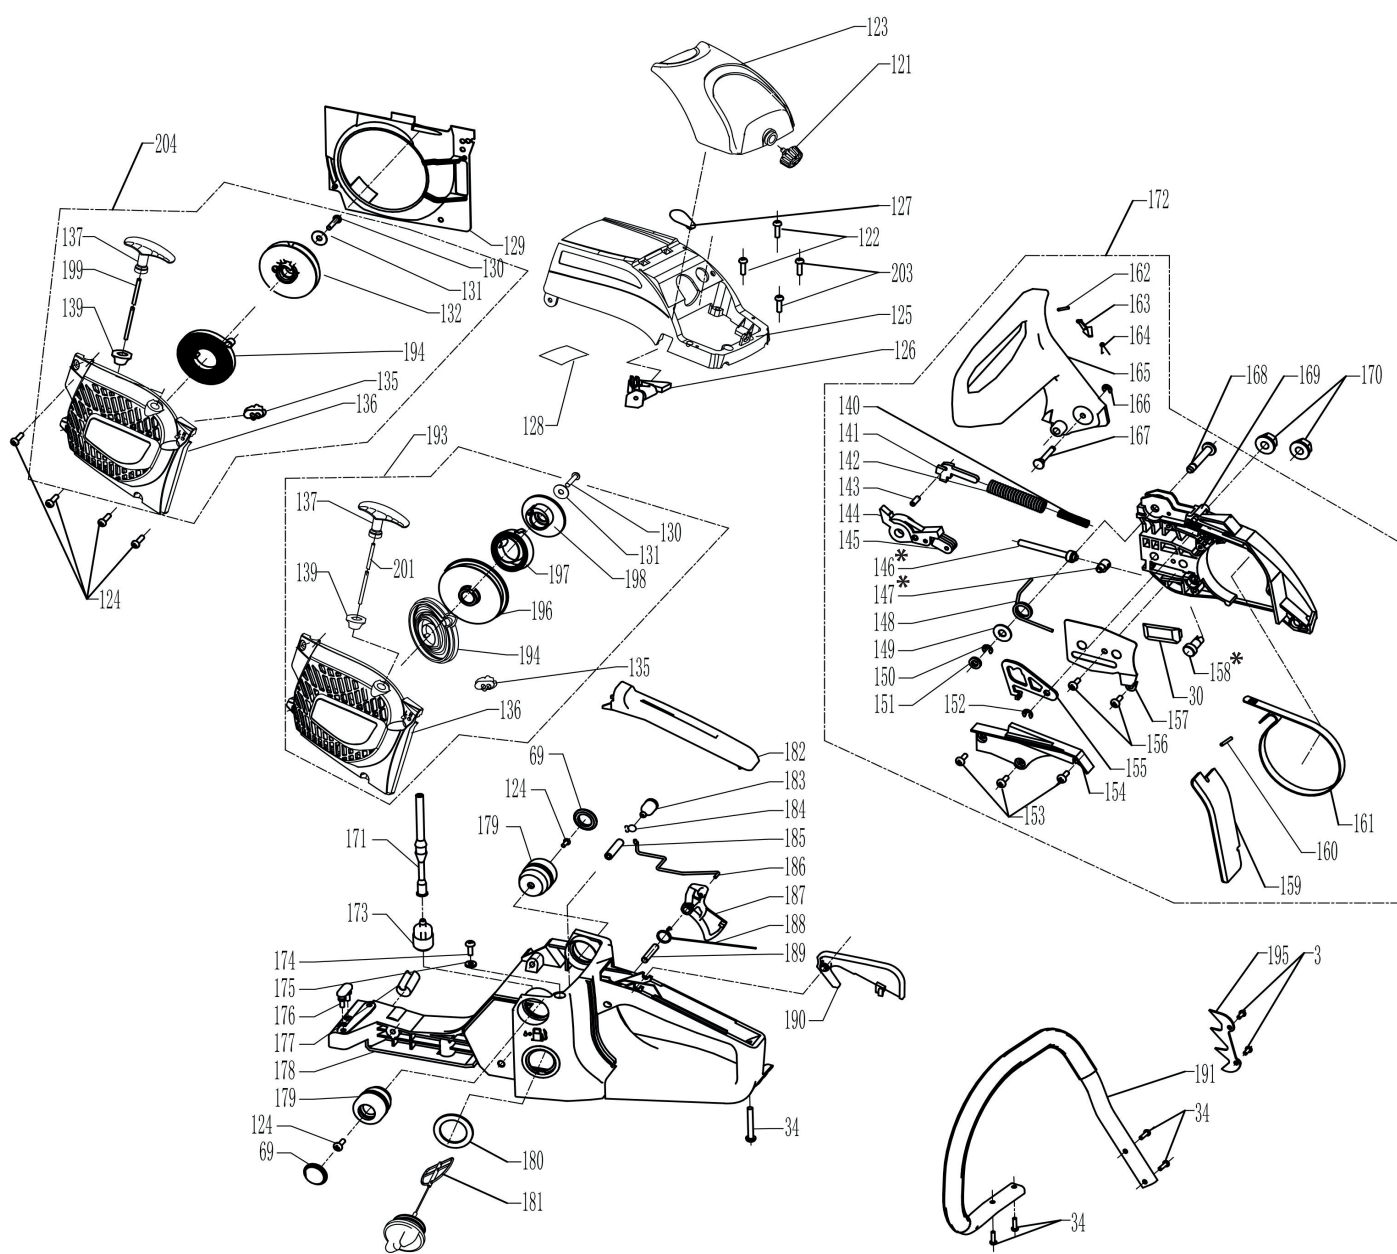

№	Артикул	Наименование	Кол-во
1	5.02.01.05001EVO	MUFFLER NUT	2
2	4.006.0031.01EVO	SPACER PLATE	1
3	5.01.06.05121EVO	SCREW	7
4	4.006.0012.05EVO	MUFFLER(4620/5020)	1
5	4.019.0031.02EVO	GASKET(4620/5020)	1
6	5.01.16.05871EVO	MUFFLER BOLT	2
7	5.01.07.05221EVO	SCREW	4
8	4.002.0011.04EVO	CYLINDER Ф43 (4620)	1
9	4.009.0041.05EVO	SPARK PLUG (L7T)	1
10	4.019.0041.01EVO	PIPE GASKET	1
11	4.005.0023.03EVO	INLET PIPE	1
12	4.005.0041.01EVO	INLET PIPE GUIDE	1
13	4.019.0021.02EVO	CYLINDER GASKET	1
14	4.004.0041.16EVO	CIRCLIP	2
15	4.004.0031.15EVO	PISTON PIN Ф11X34 (4620)	1
16	4.004.0051.02EVO	WASHER Ф18X2.5 (4620)	2
17	4.004.0021.09EVO	PISTON RING Ф43 (4620)	2
18	4.004.0013.24EVO	PISTON Ф43 (4620)	1
19	5.08.08.11121EVO	NEEDLE BEARING	1
20	4.003.0012.04EVO	CRANKSHAFT COMP (4620/5020)	1
21	5.06.01.03101EVO	WOODRUFF KEY	1
22	5.01.06.04151EVO	SCREW	2
23	4.014.0051.02EVO	OIL PUMP PIPE(O)	1
24	4.014.0012.11EVO	OIL PUMP ASS'Y	1
25	4.014.0161.02EVO	SEALED SPONGE	1
26	4.014.0041.02EVO	OIL PUMP PIPE(I)	1
27	4.014.0022.02EVO	OIL FILTER ASS'Y	1
28	5.01.06.04061EVO	SCREW	3
29	4.014.0081.01EVO	OIL GUIDE PLATE	1
30	3.001.0461.01EVO	CHAIN GUIDE	2
31	5.03.03.08261EVO	STUD	2
32	5.01.16.05141EVO	SCREW	1
33	3.001.0641.04EVO	CHAIN CATCHER	1
34	5.01.05.48162EVO	SCREW	9
35	3.001.0641.03EVO	SPRING SEAT	1
36	4.013.0011.03EVO	SPRING	1
37	4.014.0151.01EVO	CIRCLIP	1
38	4.014.0161.01EVO	SPONGE	1
39	4.014.0101.01EVO	BREATHER VALVE	1
40	4.010.0021.02EVO	WEDGE BRACKET	1
41	4.010.0011.02EVO	CLUTCH WEDGE	3
42	4.010.0031.02EVO	CLUTCH SPRING	1
43	4.010.0051.02EVO	CLUTCH WASHER	1
44	5.08.08.12151EVO	NEEDLE BEARING	1
45	4.010.0043.14EVO	CLUTCH DRUM	1
46	4.010.0071.08EVO	SPROCKET 325-7	1
47	4.014.0063.02EVO	OIL PUMP WORM	1
48	5.01.06.04101EVO	SCREW	3
49	4.014.0023.01EVO	OIL PUMP COVER	1
50	5.09.02.15281EVO	OIL SEAL(R)	1
51	5.08.01.15351EVO	BALL BEARING	2
52	4.013.0021.13EVO	CHOKE ROD DAMPER	1
53	4.001.0041.20EVO	RIGHT CRANKCASE	1
54	4.008.0041.01EVO	CHOKE ROD GUIDE	1
55	3.001.0343.08EVO	CHOKE KNOB	1
56	4.005.0151.02EVO	UNDER MAT	1
57	5.01.04.05141EVO	SCREW	2
58	4.005.0191.02EVO	CARBURETOR BRACKET	1
59	4.005.0151.01EVO	SPACER	1
60	4.019.0051.01EVO	INSULATION GASKET	1
61	4.017.0013.23EVO	CARBURETOR (4620/5020)	1
62	5.01.07.05501EVO	SCREW	2
63	4.005.0033.01EVO	AIR INLET CURVING PIPE	1
64	4.005.0141.01EVO	DAMPER	1
66	5.11.02.20201EVO	O RING	1
67	4.005.0012.08EVO	AIR FILTER COMP	1
69	4.013.0031.05EVO	DAMPER CAP	5
70	4.013.0021.10EVO	DAMPER	3
71	4.018.0021.08EVO	DUST SHIELD	1
72	4.009.0081.01EVO	SWITCH COVER	1
73	4.009.0051.02EVO	SWITCH(ON/OFF)	1
74	4.009.0061.01EVO	GROUND PLATE	1
75	4.018.0021.01EVO	GUIDE(LH)	1
76	4.001.0051.02EVO	STOP PIN	2
77	4.019.0011.02EVO	CRANKCASE GASKET	1
78	4.007.0051.04EVO	CLIP	2
79	4.007.0041.03EVO	VACUUM PIPE	1
80	4.007.0063.01EVO	TUBE JOINTS	1
81	4.001.0021.19EVO	LEFT CRANKCASE	1
82	4.009.0071.02EVO	SPARK PLUG COVER	1
83	4.009.0023.26EVO	IGNITION ASS'Y	1
84	4.009.0031.02EVO	FLAMEOUT CORD	1
85	5.01.07.05201EVO	SCREW	2
86	4.014.0091.01EVO	OIL TANK CAP GASKET	1
87	3.001.0252.02EVO	OIL TANK CAP COMP	1
88	5.01.06.05251EVO	SCREW	5
89	5.02.10.08011EVO	NUT	1
90	3.001.0323.02EVO	LOCK NUT	1
91	4.009.0012.08EVO	FLYWHEEL ASS'Y (METAL PAWL)	1
92	5.01.16.06001EVO	SHOULDER SCREW	2
93	4.012.0051.06EVO	PAWL	2
94	4.012.0061.06EVO	SPRING	2
95	4.018.0081.01EVO	PLATE	1
96	5.09.02.15351EVO	OIL SEAL(L)	1
97	5.07.02.35001EVO	SNAP RING	1
*	3.002.0030.17EVO	Short Block CSG 46	
**	3.002.0030.171EVO	Cylinder-piston group (8.13.14.15.17.18,19)	
***	3.002.0010.02EVO	Clutch assembly (40,41,42)	