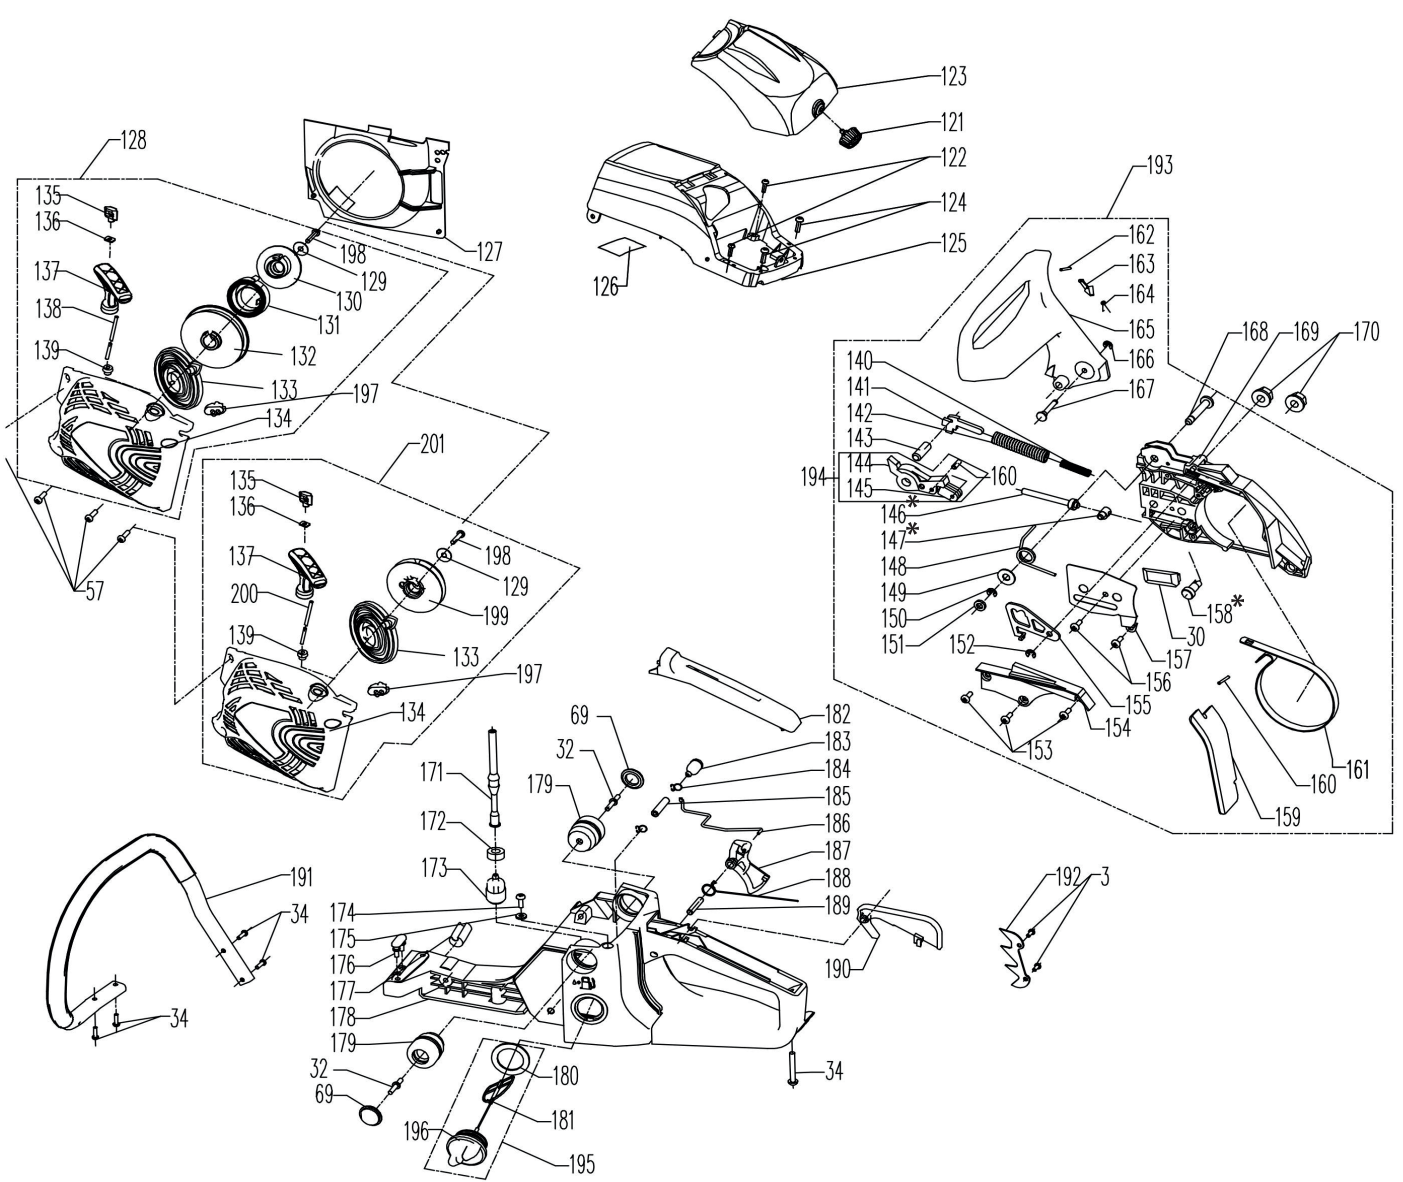

№	Артикул	Наименование	Кол-во
1	5.02.01.05001EVO	MUFFLER NUT	2
2	4.006.0031.01EVO	SPACER PLATE	1
3	5.01.06.05121EVO	SCREW M5X12	7
4	4.006.0012.06EVO	MUFFLER	1
5	4.900.0013.0241EVO	5800GASKET	1
6	5.01.16.05901EVO	SCREW M5X90	2
7	5.01.16.05202EVO	SCREW M5X20	4
8	4.002.0011.35EVO	CYLINDER 5566	1
9	4.009.0041.05EVO	SPARK PLUG (L7T)	1
10	4.019.0041.01EVO	PIPE GASKET	1
11	4.005.0023.03EVO	INLET PIPE	1
12	4.005.0041.01EVO	INLET PIPE GUIDE	1
13	4.019.0021.16EVO	CYLINDER GASKET	1
14	4.004.0041.04EVO	CIRCLIP	2
15	4.004.0031.05EVO	PISTON PIN	1
16	4.004.0051.01EVO	WASHER Ø18X3.1	2
17	4.004.0021.04EVO	PISTON RING Ø45. 2	2
18	4.004.0013.06EVO	PISTON Ø45.2	1
19	5.08.09.11151EVO	NEEDLE BEARING	1
20	4.003.0012.05EVO	CRANKSHAFT COMP	1
21	5.06.01.03101EVO	3.0X3.7X10 KEY	1
22	5.01.06.04151EVO	SCREW M4X15	2
23	4.014.0051.02EVO	OIL PUMP PIPE(O)	1
24	4.014.0012.02EVO	OIL FILTER ASS'Y	1
25	4.014.0161.02EVO	SEALED SPONGE	1
26	4.014.0041.02EVO	OIL PUMP PIPE (I)	1
27	4.014.0022.02EVO	OIL FILTER ASS'Y	1
28	5.01.06.04061EVO	SCREW M4X6	3
29	4.014.0081.01EVO	OIL GUIDE PLATE	1
30	3.001.0461.01EVO	CHAIN GUIDE	2
31	5.03.03.08261EVO	STUD M8X26	2
32	5.01.16.05141EVO	SCREW M5X14	3
33	3.001.0641.04EVO	CHAIN CATCHER	1
34	5.01.05.48162EVO	SCREW ST4.8X16	9
35	3.001.0641.03EVO	SPRING SEAT	1
36	4.013.0011.03EVO	SPRING	1
37	4.014.0151.01EVO	CIRCLIP	1
38	4.014.0161.01EVO	SPONGE	1
39	4.014.0101.01EVO	BREATHER VALVE	1
40	4.010.0021.02EVO	WEDGE BRACKET	1
41	4.010.0011.02EVO	CLUTCH WEDGE	3
42	4.010.0031.02EVO	CLUTCH SPRING	1
43	4.010.0051.02EVO	CLUTCH WASHER	1
44	5.08.08.12151EVO	NEEDLE BEARING	1
45	4.010.0043.14EVO	CLUTCH DRUM	1
46	4.010.0071.08EVO	SPROCKET 325-7	1
46	4.010.0071.09EVO	SPROCKET 3/8-7	1
47	4.014.0063.02EVO	OIL PUMP WORM	1
48	5.01.06.04102EVO	SCREW M4X10	3
49	4.014.0023.01EVO	OIL PUMP COVER	1
50	5.09.02.15281EVO	OIL SEAL(R)	1
51	5.08.01.15351EVO	BALL BEARING	2
52	4.013.0021.13EVO	CHOKE ROD DAMPER	1
53	4.001.0041.20EVO	RIGHT CRANKCASE	1
54	4.008.0041.01EVO	CHOKE ROD GUIDE	1
55	3.001.0343.08EVO	CHOKE KNOB	1
56	4.005.0151.02EVO	UNDER MAT	1
57	5.01.04.05141EVO	SCREW M5X14	6
58	4.005.0191.02EVO	CARBURETOR BRACKET	1
59	4.005.0151.01EVO	SPACER	1
60	4.019.0051.01EVO	INSULATION GASKET	1
61	4.017.0013.03EVO	CARBURETOR(MP16B58)	1
62	5.01.07.05501EVO	SCREW M5X50	2
63	4.005.0033.04EVO	AIR INLET CURVING PIPE	1
64	4.005.0141.01EVO	DAMPER	1
65	5.03.02.05321EVO	SCREW AM5x32	1
66	5.11.02.20201EVO	O RING 20x2.0	1
67	4.005.0012.18EVO	AIR FILTER COMP	1
68	3.001.0323.02EVO	AIR FILTER LOCK NUT	1
69	3.001.0641.05EVO	DAMPER CAP	5
70	4.013.0021.10EVO	DAMPER	3
71	4.018.0021.08EVO	DUST SHIELD	1
72	4.009.0081.01EVO	SWITCH COVER	1
73	4.009.0051.02EVO	SWITCH(ON/OFF)	1
74	4.009.0061.01EVO	GROUND PLAT	1
75	4.001.0051.02EVO	STOP PIN	2
76	4.007.0081.01EVO	Protective Sleeve	1
77	4.019.0011.02EVO	CRANKCASE GASKET	1
78	4.007.0051.04EVO	CLIP Ø5.7	2
79	4.007.0041.03EVO	VACUUM PIPE	1
80	4.007.0063.01EVO	TUBE JOINTS	1
81	4.001.0021.19EVO	LEFT CRANKCASE	1
82	4.009.0071.04EVO	SPARK PLUG COVER 5566	1
83	4.009.0023.09EVO	IGNITION ASS'Y	1
84	4.009.0031.02EVO	FLAMEOUT CORD	1
85	5.01.07.05201EVO	SCREW M5X20	2
86	3.002.0025.01EVO	Tank cap small assembly	1
87	3.001.0251.01EVO	OIL TANK CAP	1
88	3.001.0293.01EVO	CAP LINK	1
89	4.014.0091.01EVO	OIL TANK CAP GASKET	1
90	5.01.06.05251EVO	SCREW M5X25	5
91	4.009.0012.06EVO	FLYWHEEL ASS'Y (Metal Pawl)	1
92	5.01.16.06001EVO	SHOULDER SCREW	1
93	4.012.0051.08EVO	PAWL	2
94	4.012.0061.06EVO	SPRING	2
95	4.018.0081.01EVO	PLATE	1
96	5.09.02.15351EVO	OIL SEAL(L)	1
97	5.07.02.35001EVO	SNAP RING	1
98	5.02.10.08011EVO	NUT M8X1	1
99	3.002.0022.01EVO	CHOKE ROD GUIDE+CHOKE KNOB	1
100	4.019.0031.02EVO	GASKET 4600	1
101	3.002.0010.02EVO	CLUTCH COMP	1
102	4.018.0021.01EVO	GUIDE(LH)	1
*	3.002.0030.18EVO	Short Block CSG 55	1
**	3.002.0030.181EVO	Cylinder-piston group (8.14.15.16.17.18.19)	1