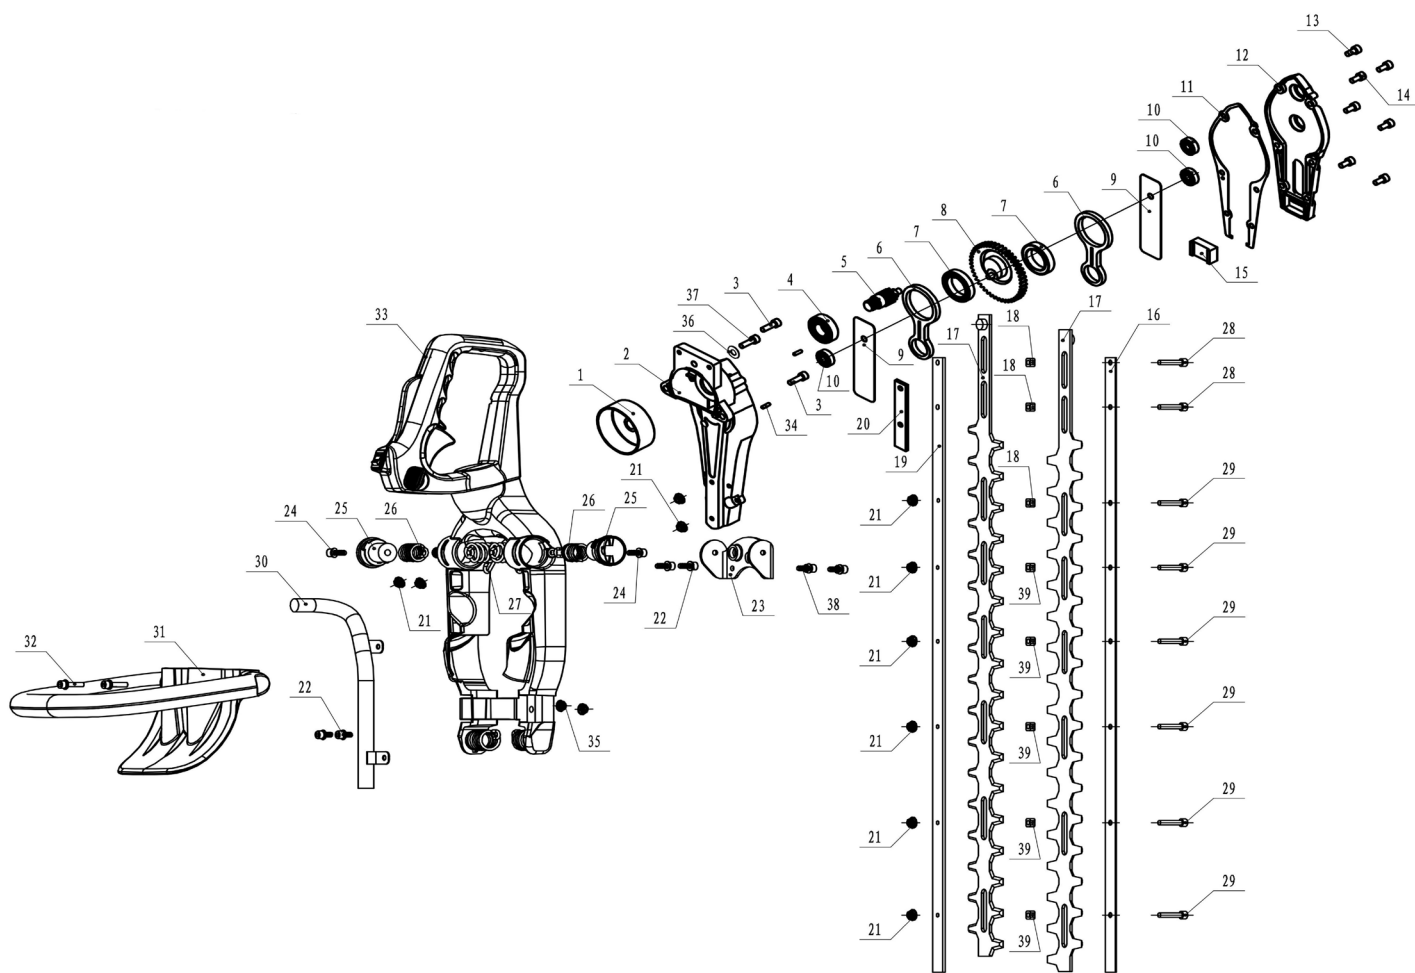

№	Артикул	Наименование	Кол-во
1	6.13.008.39EVO	Screw M4 x 14	4
2	6.13.008.40EVO	Starter	1
3	6.13.008.41EVO	Screw M5 x 14	3
4	6.13.008.42EVO	Screw ST4 x 12	3
5	6.13.008.43EVO	Starter Cover	2
6	6.13.008.44EVO	Screw M6 x 18	2
7	6.13.008.45EVO	Start Reel Ass'y	1
8	6.13.008.46EVO	Nut M8 x I	2
9	6.13.008.47EVO	Fly Wheel	1
10	6.13.008.48EVO	Screw M5 x 25	3
11	6.13.008.49EVO	Seal $\phi 12 \times \phi 22 \times 7$	2
12	6.13.008.50EVO	Crank Case (Large)	1
13	6.13.008.51EVO	Pin $\phi 3 \times 8$	2
14	6.13.008.52EVO	Bearing 6001	2
15	6.13.008.53EVO	Crank Shaft Ass'y	1
16	6.13.008.54EVO	Gasket	1
17	6.13.008.55EVO	Crank Case (Small)	1
18	6.13.008.56EVO	Bracket	1
19	6.13.008.57EVO	Washer $\phi 6.2 \times \phi 15 \times 1.2$	2
20	6.13.008.58EVO	Clutch Assy ($\phi 52$)	1
21	6.13.008.59EVO	Washer $\phi 8.16 \times \phi 16$	2
22	6.13.008.60EVO	Screw Pin M6 x 1	2
23	6.13.008.41EVO	Screw M5 x 14	1
24	6.13.008.61EVO	Bushing $\phi 5.5 \times 7.5 \times 5$	1
25	6.13.008.62EVO	Cylinder Cover	1
26	6.13.008.63EVO	Screw M5x 20	4
27	6.13.008.64EVO	Spark Plug	1
28	6.13.008.65EVO	Cylinder	1
29	6.13.008.66EVO	Piston Ring	2
30	6.13.008.67EVO	Piston	1
31	6.13.008.68EVO	Gasket	1
32	6.13.008.69EVO	Circlip	2
33	6.13.008.70EVO	Piston Pin	1
34	6.13.008.71EVO	Bearing	1
35	6.13.008.72EVO	Woodruff Key	1
36	6.13.008.73EVO	Bracket of Inlet Pipe	1
37	6.13.008.74EVO	Inlet Pipe	1
38	6.13.008.75EVO	Gasket	1
39	6.13.008.76EVO	Carburetor	1
40	6.13.008.77EVO	Choke Handle	1
41	6.13.008.78EVO	Cleaner Inside Cover	1
42	6.13.008.79EVO	Choke	1
43	6.13.008.80EVO	Screw ST3 x 8	1
44	6.13.008.81EVO	Screw M5 x 55	2
45	6.13.008.82EVO	Jet Flapper	1
46	6.13.008.83EVO	Screw ST3 x 10	2
47	6.13.008.84EVO	Filter Net	1
48	6.13.008.85EVO	Cleaner Outside Cover	1
49	6.13.008.86EVO	Screw M5 x 18	1
50	6.13.008.87EVO	Bushing	2
51	6.13.008.88EVO	Ignition Coil Comp.	1
52	6.13.008.89EVO	Screw M4 x 20	2
53	6.13.008.90EVO	Muffler Gasket	1
54	6.13.008.91EVO	Muffler	1
55	6.13.008.92EVO	Fuel Tank	1
56	6.13.008.41EVO	Screw M5 x 14	3
57	6.13.008.93EVO	Anti-wear Gasket	2
58	6.13.008.41EVO	Screw M5 x 14	1
59	6.13.008.81EVO	Screw M5 x 55	2
60	6.13.008.94EVO	Washer $\phi 10 \times \phi 5.3 \times 0.8$	2
61	6.13.008.95EVO	Clip	1
62	6.13.008.96EVO	Gasket	1
*	3.002.0030.26EVO	Short Block HTG 23-60	
**	3.002.0030.261EVO	Cylinder-piston group (28.29.30.32.33.34.57)	