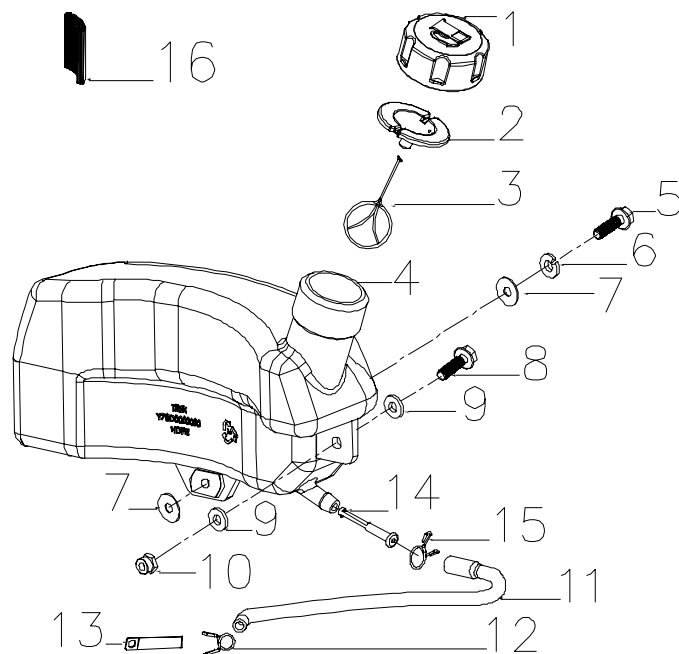

№	Артикул	Наименование	Кол-во
1	Y28H0000000EVO	Fuel Tank Cap	1
2	Y28F0000000EVO	Seal Gasket of Fuel Tank Cap	1
3	Y28T0000000EVO	Connecting Rope	1
4	Y78D0000000EVO	Fuel Tank	1
5	B1065W06030EVO	Bolt	1
6	B6005W00000EVO	Spring washer	1
7	B5027B00000EVO	Washer	2
8	B1063W06022EVO	Bolt	1
9	Y78S0000000EVO	Gasket	2
10	B2008W00000EVO	Nut	1
11	Y28J0000000EVO	Oil Pipe	1
12	Y28L0000000EVO	Oil Pipe Circlip II	1
13	Y28U0000000EVO	Oil Pipe Fixing Clip	1
14	Y28E0000000EVO	Filtering Net Duct of Fuel	1
15	Y28K0000000EVO	Oil Pipe Circlip I	1
16	Y2220000000EVO	Lubricate Filtering Net	1