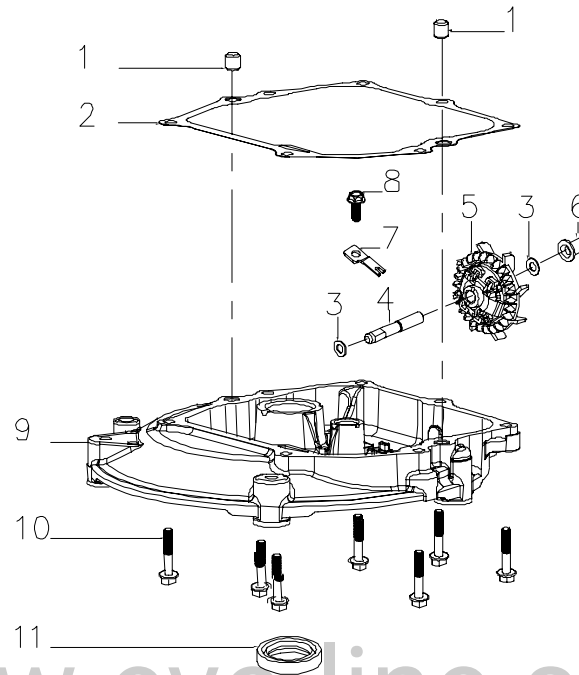

www.evo-line.store

№	Артикул	Наименование	Кол-во
1	Y7360000000EVO	Locating Pin of Crankcase	2
2	Y7350000000EVO	Gasket of Crankcase	1
3	B5027B00000EVO	Washer	2
4	Y7620000000EVO	Circlip of Gear shaft	1
5	Y7610000000EVO	Gear Shaft Assy	1
6	Y7640000000EVO	Sliding Sleeve	1
7	Y2650000000EVO	Gear Shaft Hold-down Plate	1
8	B1058W06012EVO	Bolt	3
9	Y7310000000EVO	Crankcase Cover	1
10	B1X65W06030EVO	Bolt	7
11	BC008H00000EVO	Oil Seal	1