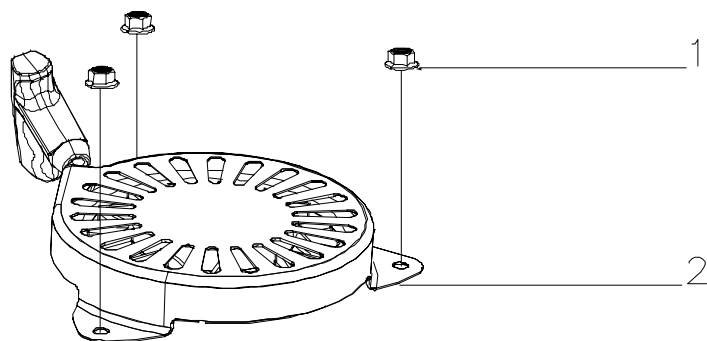

№	Артикул	Наименование	Кол-во
1	B2012W00000EVO	Nut	3
2	Y7A20000000EVO	Recoil start	1

www.evo-line.store

№	Артикул	Наименование	Кол-во
1	Y7A30000010EVO	Blower Housing	1