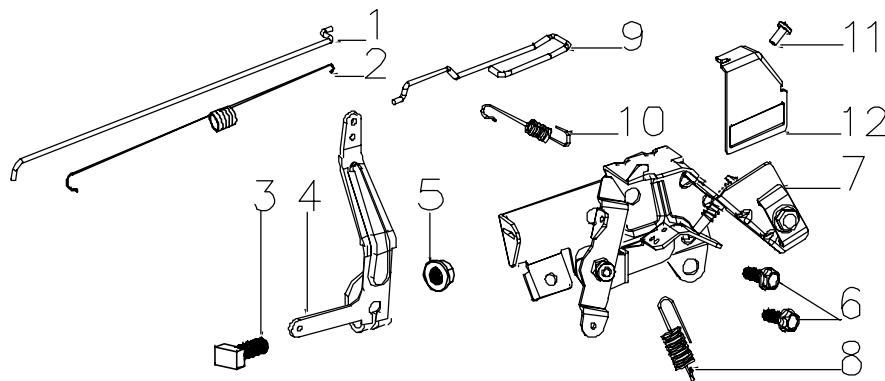

www.evonline.store

№	Артикул	Наименование	Кол-во
1	Y841L000000EVO	Crankshaft	1
2	Y34A0000000EVO	Gasket of Gear	1

www.evo-line.store

№	Артикул	Наименование	Кол-во
1	Y7360000000EVO	Locating Pin of Crankcase	2
2	Y7350000000EVO	Gasket of Crankcase	1
3	B5027B00000EVO	Washer	2
4	Y7620000000EVO	Circlip of Gear shaft	1
5	Y7610000000EVO	Gear Shaft Assy	1
6	Y7640000000EVO	Sliding Sleeve	1
7	Y2650000000EVO	Gear Shaft Hold-down Plate	1
8	B1058W06012EVO	Bolt	3
9	Y7310000000EVO	Crankcase Cover	1
10	B1X65W06030EVO	Bolt	7
11	BC008H00000EVO	Oil Seal	1