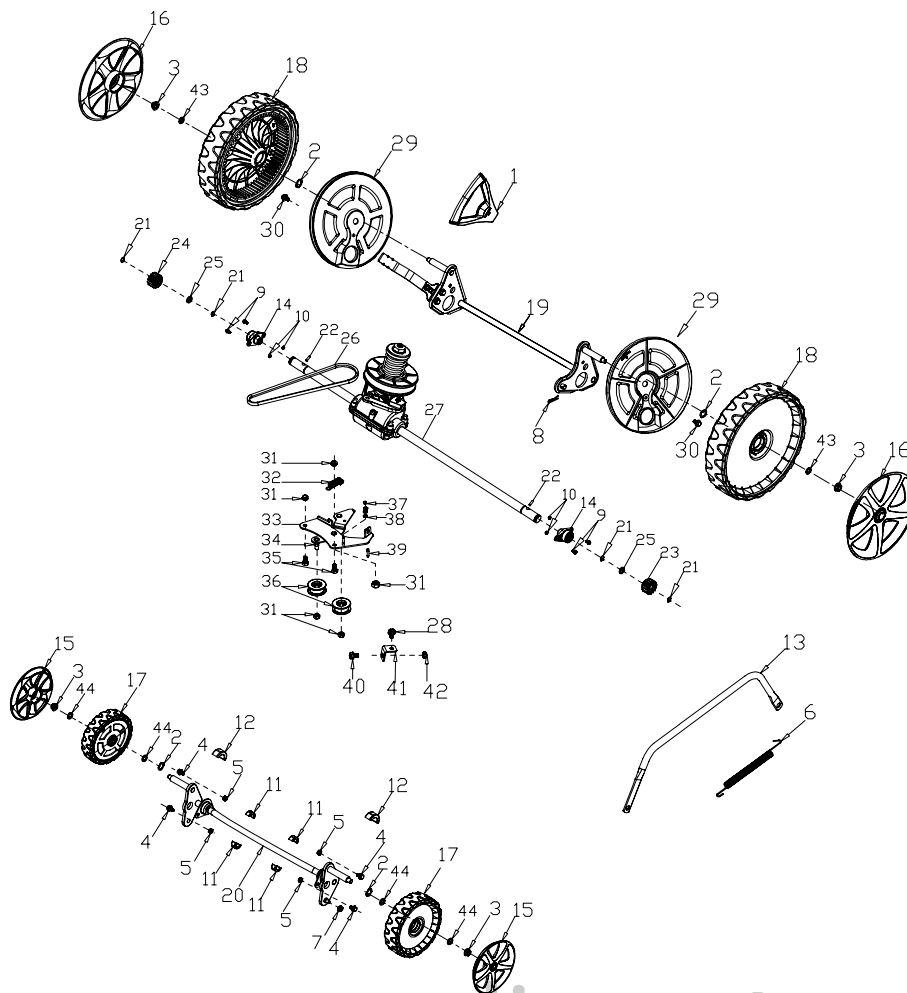

www.evo-line.store

№	Артикул	Наименование	Кол-во
1	G4420000013EVO	Height Adjustment Handle	1
2	B6009B00000EVO	Spring Washer	4
3	B2017W00000EVO	Nut	4
4	B1058W06012EVO	Bolt	4
5	B2008W00000EVO	Nut	4
6	G34AX100000EVO	Height adjustment Spring	1
7	B2016W00000EVO	Nut	1
8	BB004W00000EVO	Split Pin	1
9	B1053W05012EVO	Bolt	4
10	B2007W00000EVO	Nut	4
11	G349X000000EVO	Shaft Sleeve	4
12	G4CT0000000EVO	Bush	2
13	G4410000100EVO	Height adjustment connecting Rod	1
14	G34DV000000EVO	Shaft Sleeve	2
15	G24R2000073EVO	7" Wheel Cover	2
16	G34V0000073EVO	10" Outer Wheel Cover	2
17	G24F20N1000EVO	7 inch wheel	2
18	G34L00N0000EVO	10" Wheel	2