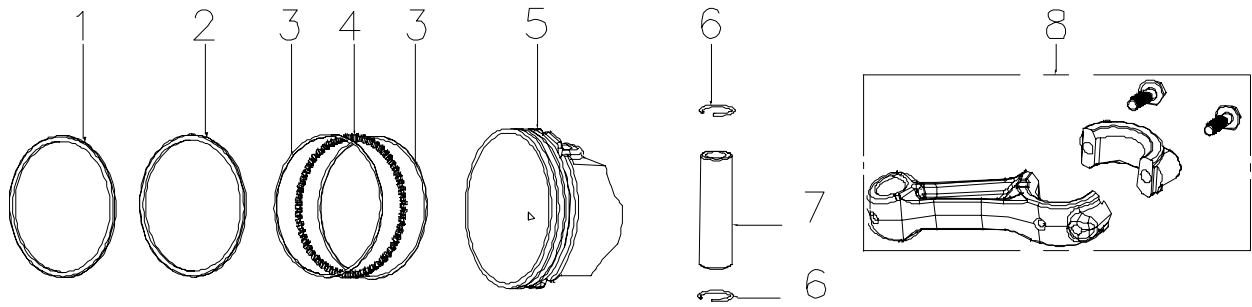

№	Артикул	Наименование	Кол-во
1	Y5430000000EVO	Piston Ring I	1
2	Y5440000000EVO	Piston Ring II	1
3	Y5450000000EVO	Scraper Ring	2
4	Y5460000000EVO	Bushing Ring	1
5	Y842N000000EVO	Piston	1
6	Y7490000000EVO	Spring	2
7	Y7480000000EVO	Piston Pin	1
8	Y7470000000EVO	Connecting Rod Assy	1

www.evonline.store

№	Артикул	Наименование	Кол-во
1	Y841L000000EVO	Crankshaft	1
2	Y34A0000000EVO	Gasket of Gear	1