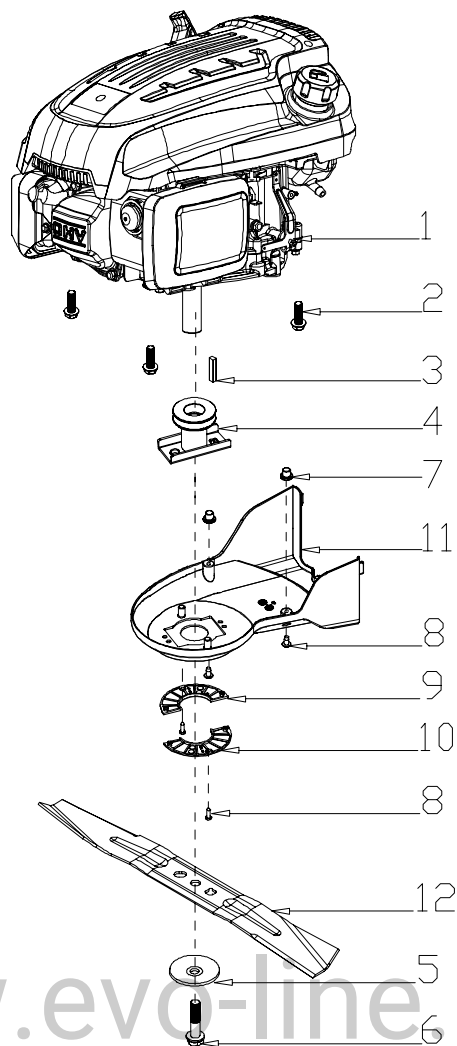

www.evo-line.store

№	Артикул	Наименование	Кол-во
1	G333F100001EVO	Upper Handle	1
2	G3323000000EVO	Foam Pipe	1
3	G3XW00000000EVO	Limiting Stopper	1
4	G339X300000EVO	Cable Fixing Clamp	1
5	G33H2000000EVO	Cable Support	1
6	G639XXN0000EVO	Brake Cable	1
7	G33H2000000EVO	Cable Support	1
8	G3354N00001EVO	Brake Lever	1
9	G33Q0000113EVO	Plastic Decoration	1
10	G339XY90000EVO	Clutch cabel	1
11	G3375000001EVO	Clutch Lever	1
12	G33Q0000110EVO	Plastic Decoration	1

www.evo-line.store

№	Артикул	Наименование	Кол-во
1	G33B4000001EVO	Lower Handle	1
2	G33K0000000EVO	Rope Guide	1
3	B2011B00000EVO	Nut	1
4	B1087W08032EVO	Bolt	2
5	B2009W00000EVO	Nut	2
6	G33J0000000EVO	Handle Plug	2
7	B5019W00000EVO	Flat Washer	4
8	G33C1100013EVO	Knob	4
9	B1088W08050EVO	Bolt	4

№	Артикул	Наименование	Кол-во
1	YC2DY0B0000EVO	Engine	1
2	B1077W08025EVO	Bolt	3
3	BE001W00000EVO	Flat Key	1
4	G34AWY00000EVO	Blade adapter	1
5	G3520000000EVO	Blade Washer	1
6	B1001B00032EVO	Blade Bolt	1
7	G22K0000000EVO	Screw Cap	2
8	B3022W00000EVO	Screw	4
9	G323G000000EVO	Belt Cover Plate	1
10	G323H000000EVO	Belt Cover Plate	1
11	G423N000000EVO	Belt Cover	1
12	G451VEGA000EVO	19inch blade	1
13	Y7A10000013EVO	Engine Cover	1
14	B3034B00000EVO	Screw	3
15	Y28E0000000EVO	Filtering Net Duct of Fuel	1
16	Y28K0000000EVO	Oil Pipe Circlip I	1