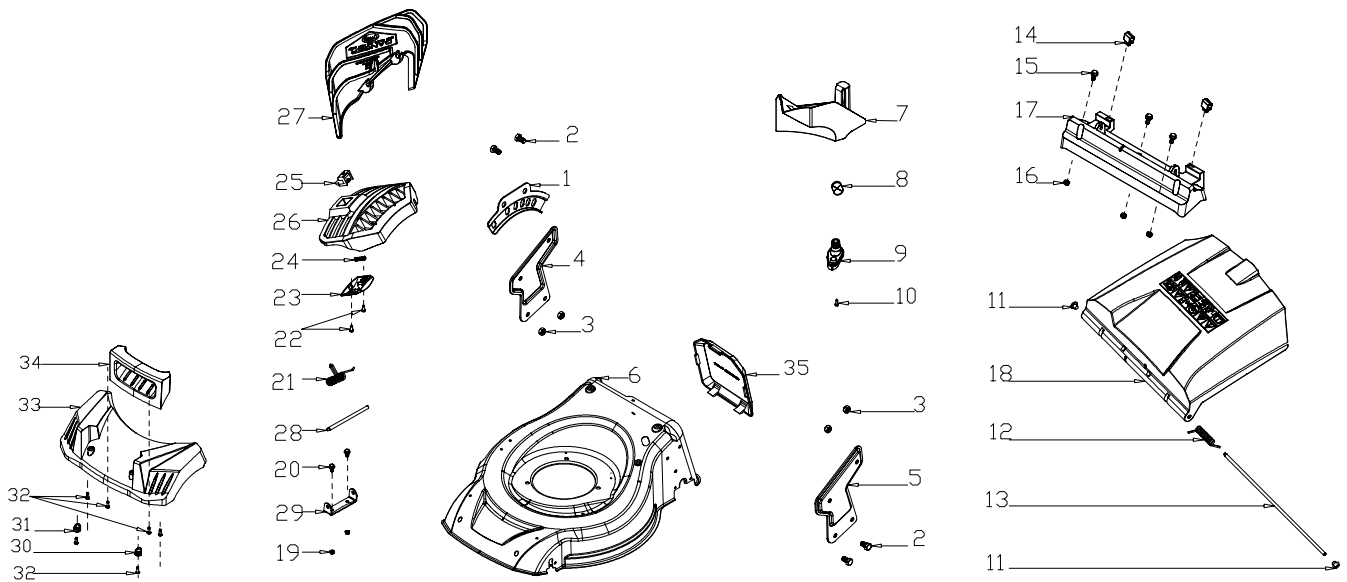

№	Артикул	Наименование	Кол-во
1	G34BD000000EVO	Height Adjustment Plate	1
2	B1036W08015EVO	Bolt	4
3	B2028W000000EVO	Nut	4
4	G42B0000000EVO	Right Bracket	1
5	G42C0000000EVO	Left Bracket	1
6	G4219W0005SEVO	Deck	1
7	G46MN000000EVO	Mulching Plug	1
8	G52E0000000EVO	Cable Sleeve	1
9	G62D1000000EVO	Washing Linker	1
10	B3044W00000EVO	Screw	1
11	G32K0000000EVO	plug	2
12	G36J0000000EVO	Rear Cover Spring	1
13	G36E0000000EVO	Rear Cover Shaft	1
14	G32J0000000EVO	Rear Cover Support	2
15	B1059W06014EVO	Bolt	3
16	B2008W00000EVO	Nut	3
17	G42A0000010EVO	Rear Cover Pedestal	1
18	G46B0000013EVO	Rear Cover	1
19	B2007W00000EVO	Nut	2
20	B1053W05012EVO	Bolt	2
21	G3271000000EVO	Side Discharge Cover Spring	1
22	B3036W00000EVO	Screw	2
23	G328CX00000EVO	Cover Plate	1
24	G328D000000EVO	Spring	1