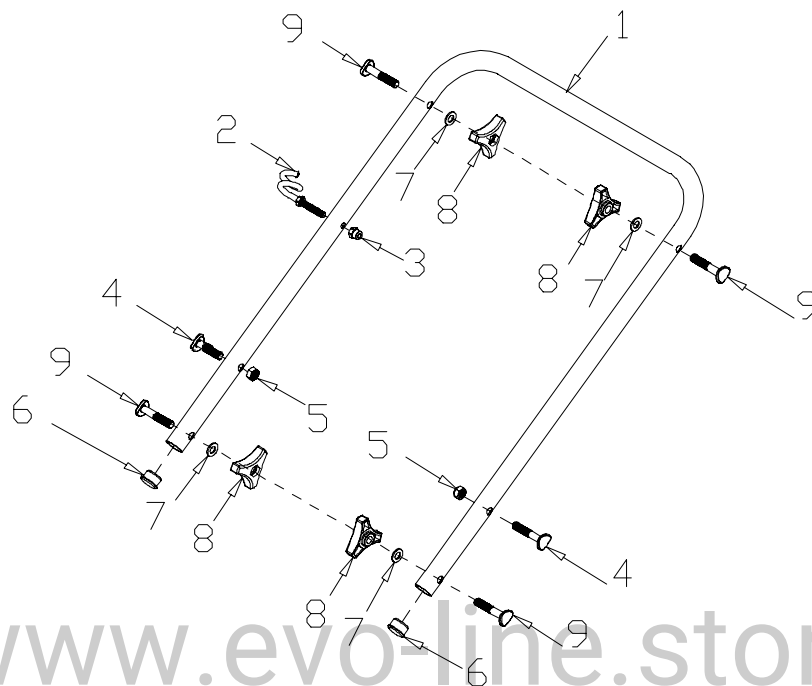

№	Артикул	Наименование	Кол-во
1	G333F100001EVO	Upper Handle	1
2	G3323000000EVO	Foam Pipe	1
3	G3XW00000000EVO	Limiting Stopper	1
4	B2008W000000EVO	Nut	1
5	G339X300000EVO	Cable Fixing Clamp	1
6	B1066B06032EVO	Bolt	1
7	G33H2000000EVO	Cable Support	1
8	G639XXN0000EVO	Brake Cable	1
9	G33H2000000EVO	Cable Support	1
10	G3354N00001EVO	Brake Lever	1
11	G33Q0000113EVO	Plastic Decoration	1
12	G339XY90000EVO	Clutch cabel	1
13	G3375000001EVO	Clutch Lever	1
14	G33Q0000110EVO	Plastic Decoration	1

www.evo-line.store

№	Артикул	Наименование	Кол-во
1	G33B4000001EVO	Lower Handle	1
2	G33K0000000EVO	Rope Guide	1
3	B2011B00000EVO	Nut	1
4	B1087W08032EVO	Bolt	2
5	B2009W00000EVO	Nut	2
6	G33J0000000EVO	Handle Plug	2
7	B5019W00000EVO	Flat Washer	4
8	G33C1100013EVO	Knob	4
9	B1088W08050EVO	Bolt	4

№	Артикул	Наименование	Кол-во
1	G33F0000000EVO	Upper Cover of Left Panel	1
2	G33G0000000EVO	Lower Cover of Left Panel	1
3	G33FX0000000EVO	Upper Cover of Right Panel	1
4	G33GX0000000EVO	Lower Cover of Right Panel	1
5	G53L1100013EVO	Plastic Grip	1
6	G53L1200100EVO	Operating Grip	1
7	G33P0000000EVO	Screw	1
8	G53M0000000EVO	Fixed Plate	1
9	G33N1000000EVO	Spring	1
10	G33T0000000EVO	Bush	1
11	G53A1400000EVO	Cable	1
12	B2008W00000EVO	Nut	3
13	B1065B06030EVO	Bolt	1
14	B1047W06040EVO	Bolt	1
15	B3034W00000EVO	Screw	4
16	B3032W00000EVO	Screw	4
17	G33U0000000EVO	Handle Panel	1
18	G33E0000010EVO	Handle Panel	1
19	B3032W00000EVO	Screw	2

← 1

№	Артикул	Наименование	Кол-во
1	GCV170N3000EVO	Engine	1
2	B3001B00000EVO	Screw	3
3	BE005W00000EVO	Flat Key	1
4	G34AWX00000EVO	Blade adapter	1
5	G3520000000EVO	Blade Washer	1
6	B1001B00032EVO	Blade Bolt	1
7	G22K0000000EVO	Screw Cap	2
8	B3022W00000EVO	Screw	4
9	G323G000000EVO	Belt Cover Plate	1
10	G323H000000EVO	Belt Cover Plate	1
11	G423N000000EVO	Belt Cover	1
12	G451VEGA000EVO	19inch blade	1