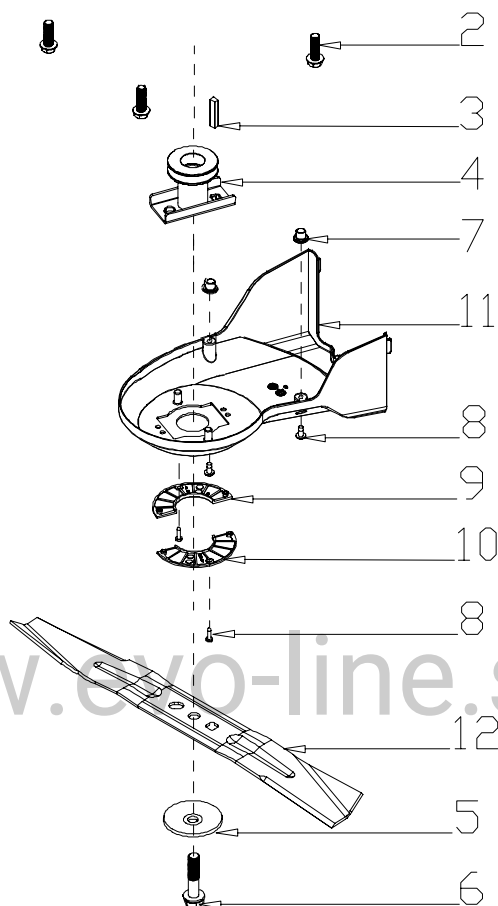

№	Артикул	Наименование	Кол-во
1	G333F100001EVO	Upper Handle	1
2	G3323000000EVO	Foam Pipe	1
3	G3XW00000000EVO	Limiting Stopper	1
4	B2008W000000EVO	Nut	1
5	G339X300000EVO	Cable Fixing Clamp	1
6	B1066B06032EVO	Bolt	1
7	G33H2000000EVO	Cable Support	1
8	G639XXN0000EVO	Brake Cable	1
9	G33H2000000EVO	Cable Support	1
10	G3354N00001EVO	Brake Lever	1
11	G33Q0000113EVO	Plastic Decoration	1
12	G339XY90000EVO	Clutch cabel	1
13	G3375000001EVO	Clutch Lever	1
14	G33Q0000110EVO	Plastic Decoration	1

www.evo-line.store

№	Артикул	Наименование	Кол-во
1	G33B4000001EVO	Lower Handle	1
2	G33K0000000EVO	Rope Guide	1
3	B2011B00000EVO	Nut	1
4	B1087W08032EVO	Bolt	2
5	B2009W00000EVO	Nut	2
6	G33J0000000EVO	Handle Plug	2
7	B5019W00000EVO	Flat Washer	4
8	G33C1100013EVO	Knob	4
9	B1088W08050EVO	Bolt	4

№	Артикул	Наименование	Кол-во
1	G33F0000000EVO	Upper Cover of Left Panel	1
2	G33G0000000EVO	Lower Cover of Left Panel	1
3	G33FX0000000EVO	Upper Cover of Right Panel	1
4	G33GX0000000EVO	Lower Cover of Right Panel	1
5	G53L1100013EVO	Plastic Grip	1
6	G53L1200100EVO	Operating Grip	1
7	G33P0000000EVO	Screw	1
8	G53M0000000EVO	Fixed Plate	1
9	G33N1000000EVO	Spring	1
10	G33T0000000EVO	Bush	1
11	G53A1400000EVO	Cable	1
12	B2008W00000EVO	Nut	3
13	B1065B06030EVO	Bolt	1
14	B1047W06040EVO	Bolt	1
15	B3034W00000EVO	Screw	4
16	B3032W00000EVO	Screw	4
17	G33U0000000EVO	Handle Panel	1
18	G33E0000010EVO	Handle Panel	1
19	B3032W00000EVO	Screw	2

← 1

№	Артикул	Наименование	Кол-во
1	GCV170N3000EVO	Engine	1
2	B3001B00000EVO	Screw	3
3	BE005W00000EVO	Flat Key	1
4	G34AWX00000EVO	Blade adapter	1
5	G3520000000EVO	Blade Washer	1
6	B1001B00032EVO	Blade Bolt	1
7	G22K0000000EVO	Screw Cap	2
8	B3022W00000EVO	Screw	4
9	G323G000000EVO	Belt Cover Plate	1
10	G323H000000EVO	Belt Cover Plate	1
11	G423N000000EVO	Belt Cover	1
12	G451VEGA000EVO	19inch blade	1