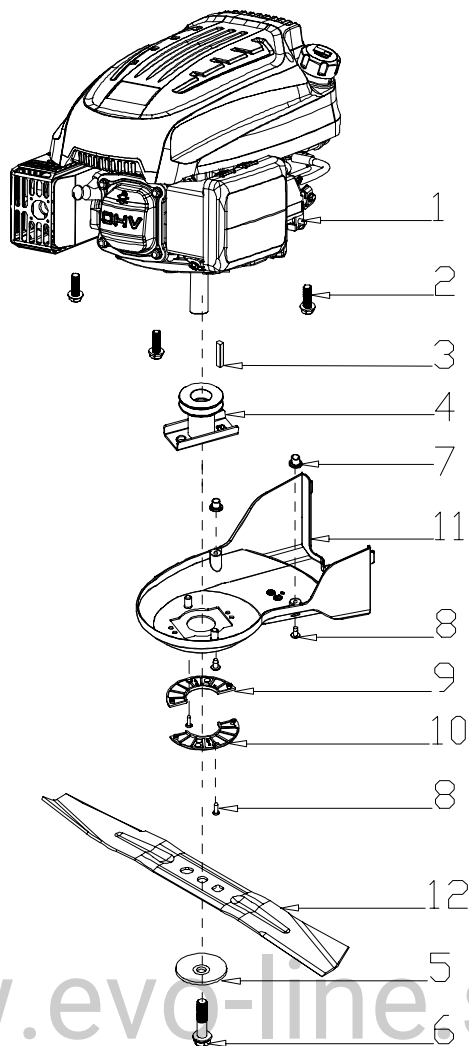

www.evo-line.store

№	Артикул	Наименование	Кол-во
1	G333F000001EVO	Upper Handle	1
2	G3323000000EVO	Foam Pipe	1
3	G3XW00000000EVO	Limiting Stopper	1
4	B2011B000000EVO	Nut	1
5	G339X300000EVO	Cable Fixing Clamp	1
6	B1066B06032EVO	Bolt	1
7	G33H20000000EVO	Cable Support	1
8	G339XXA0000EVO	Brake Cable	1
9	G3353N00004EVO	Brake Lever	1
10	G339XY90000EVO	Clutch cabel	1
11	G3376000001EVO	Clutch Lever	1

www.evo-line.store

№	Артикул	Наименование	Кол-во
1	G33B4000001EVO	Lower Handle	1
2	G33K0000000EVO	Rope Guide	1
3	B2011B00000EVO	Nut	1
4	B1087W08032EVO	Bolt	2
5	B2009W00000EVO	Nut	2
6	G33J0000000EVO	Handle Plug	2
7	B5019W00000EVO	Flat Washer	4
8	G33C1100013EVO	Knob	4
9	B1088W08050EVO	Bolt	4

www.evo-line.store

№	Артикул	Наименование	Кол-во
1	Y52D0000000EVO	Engine	1
2	B1077W08025EVO	Bolt	3
3	BE001W00000EVO	Flat Key	1
4	G34AWY00000EVO	Blade adapter	1
5	G3520000000EVO	Blade Washer	1
6	B1001B00032EVO	Blade Bolt	1
7	G22K0000000EVO	Screw Cap	2
8	B3022W00000EVO	Screw	4
9	G323G000000EVO	Belt Cover Plate	1
10	G323H000000EVO	Belt Cover Plate	1
11	G523N000000EVO	Belt Cover	1
12	G5510000000EVO	20" Blade	1
13	Y2A14000013EVO	Engine cover	1
14	B3034B00000EVO	Screw	2
15	Y28E0000000EVO	Filtering Net Duct of Fuel	1
16	Y28K0000000EVO	Oil Pipe Circlip I	1

www.evo-line.store

№	Артикул	Наименование	Кол-во
1	G3420000013EVO	Height Adjustment Handle	1
2	B6009B00000EVO	Spring Washer	4
3	B2017W00000EVO	Nut	4
4	B1058W06012EVO	Bolt	4
5	B2008W00000EVO	Nut	4
6	G34AX100000EVO	Height adjustment Spring	1
7	B2016W00000EVO	Nut	1
8	BB004W00000EVO	Split Pin	1
9	B1053W05012EVO	Bolt	4
10	B2007W00000EVO	Nut	4
11	G349X000000EVO	Shaft Sleeve	4
12	G4CT0000000EVO	Bush	2
13	G5410000000EVO	Height Adjustment Connecting Rod	1
14	G34DV000000EVO	Shaft Sleeve	2
15	G24R2000073EVO	7" Wheel Cover	2
16	G34T0000073EVO	8" Outer Wheel Cover	2.00
17	G24F20N1000EVO	7 inch wheel	2
18	G34J00N00000EVO	8" Wheel	2