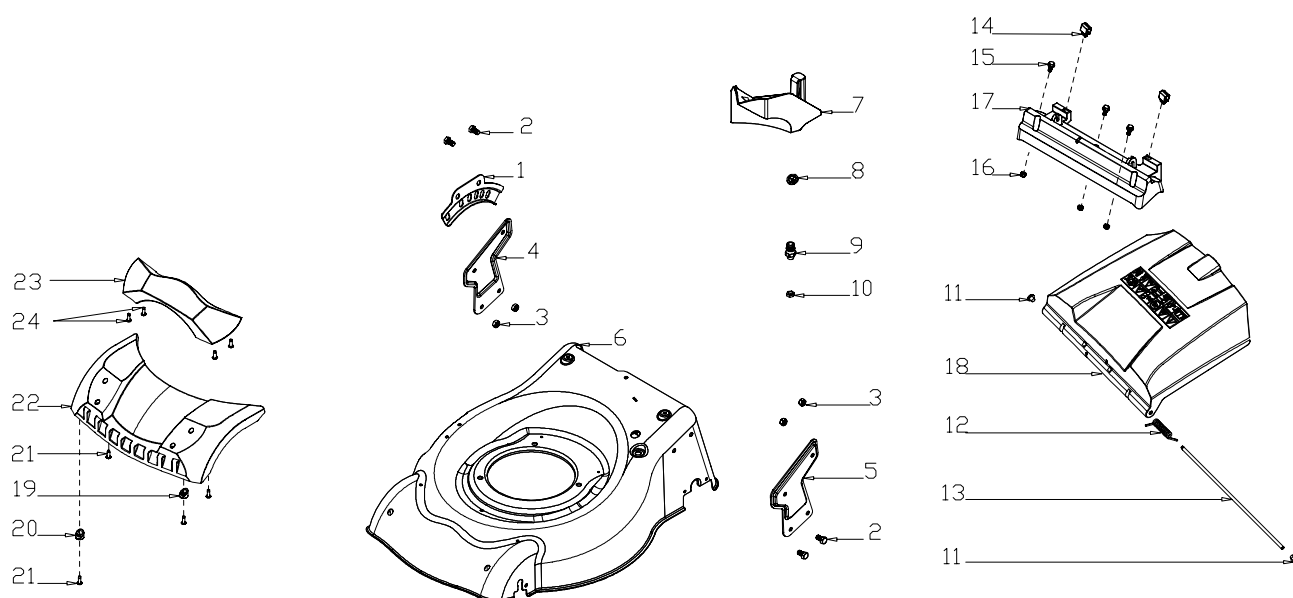

www.evo-line.store

№	Артикул	Наименование	Кол-во
1	G333F000001EVO	Upper Handle	1
2	G3323000000EVO	Foam Pipe	1
3	G3XW00000000EVO	Limiting Stopper	1
4	B2011B000000EVO	Nut	1
5	G339X300000EVO	Cable Fixing Clamp	1
6	B1066B06032EVO	Bolt	1
7	G33H20000000EVO	Cable Support	1
8	G339XXA0000EVO	Brake Cable	1
9	G3353N00004EVO	Brake Lever	1
10	G339XY90000EVO	Clutch cabel	1
11	G3376000001EVO	Clutch Lever	1

www.evo-line.store

№	Артикул	Наименование	Кол-во
1	G33B4000001EVO	Lower Handle	1
2	G33K0000000EVO	Rope Guide	1
3	B2011B00000EVO	Nut	1
4	B1087W08032EVO	Bolt	2
5	B2009W00000EVO	Nut	2
6	G33J0000000EVO	Handle Plug	2
7	B5019W00000EVO	Flat Washer	4
8	G33C1100013EVO	Knob	4
9	B1088W08050EVO	Bolt	4

www.evo-line.store

№	Артикул	Наименование	Кол-во
1	Y52D0000000EVO	Engine	1
2	B1077W08025EVO	Bolt	3
3	BE001W00000EVO	Flat Key	1
4	G34AWY00000EVO	Blade adapter	1
5	G3520000000EVO	Blade Washer	1
6	B1001B00032EVO	Blade Bolt	1
7	G22K0000000EVO	Screw Cap	2
8	B3022W00000EVO	Screw	4
9	G323G000000EVO	Belt Cover Plate	1
10	G323H000000EVO	Belt Cover Plate	1
11	G523N000000EVO	Belt Cover	1
12	G5510000000EVO	20" Blade	1
13	Y2A14000013EVO	Engine cover	1
14	B3034B00000EVO	Screw	2
15	Y28E0000000EVO	Filtering Net Duct of Fuel	1
16	Y28K0000000EVO	Oil Pipe Circlip I	1

www.evo-line.store

№	Артикул	Наименование	Кол-во
1	G3420000013EVO	Height Adjustment Handle	1
2	B6009B00000EVO	Spring Washer	4
3	B2017W00000EVO	Nut	4
4	B1058W06012EVO	Bolt	4
5	B2008W00000EVO	Nut	4
6	G34AX100000EVO	Height adjustment Spring	1
7	B2016W00000EVO	Nut	1
8	BB004W00000EVO	Split Pin	1
9	B1053W05012EVO	Bolt	4
10	B2007W00000EVO	Nut	4
11	G349X000000EVO	Shaft Sleeve	4
12	G4CT0000000EVO	Bush	2
13	G5410000000EVO	Height Adjustment Connecting Rod	1
14	G34DV000000EVO	Shaft Sleeve	2
15	G24R2000073EVO	7" Wheel Cover	2
16	G34T0000073EVO	8" Outer Wheel Cover	2.00
17	G24F20N1000EVO	7 inch wheel	2
18	G34J00N00000EVO	8" Wheel	2