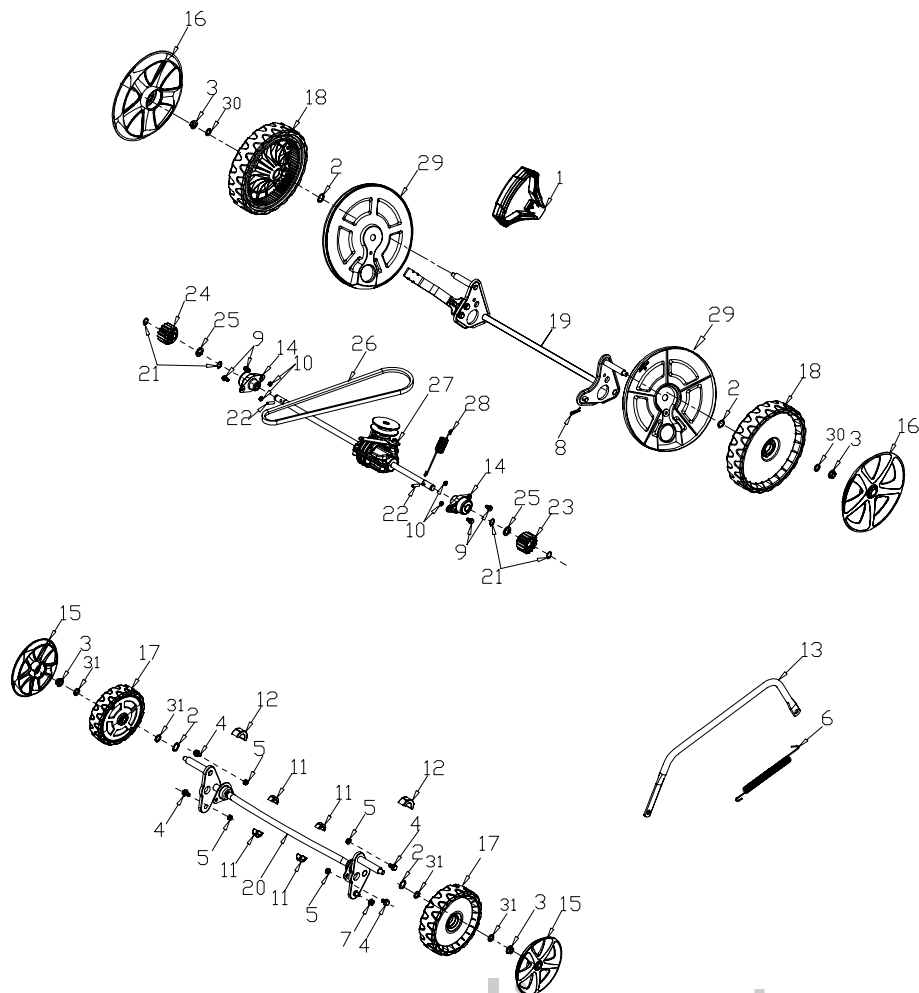

www.evo-line.store

№	Артикул	Наименование	Кол-во
1	G333F000001EVO	Upper Handle	1
2	G3323000000EVO	Foam Pipe	1
3	G3XW00000000EVO	Limiting Stopper	1
4	B2011B000000EVO	Nut	1
5	G339X300000EVO	Cable Fixing Clamp	1
6	B1066B06032EVO	Bolt	1
7	G33H20000000EVO	Cable Support	1
8	G339XXA0000EVO	Brake Cable	1
9	G3353N00004EVO	Brake Lever	1
10	G339XY90000EVO	Clutch cabel	1
11	G3376000001EVO	Clutch Lever	1

www.evo-line.store

№	Артикул	Наименование	Кол-во
1	G33B4000001EVO	Lower Handle	1
2	G33K0000000EVO	Rope Guide	1
3	B2011B00000EVO	Nut	1
4	B1087W08032EVO	Bolt	2
5	B2009W00000EVO	Nut	2
6	G33J0000000EVO	Handle Plug	2
7	B5019W00000EVO	Flat Washer	4
8	G33C1100013EVO	Knob	4
9	B1088W08050EVO	Bolt	4

www.evo-line.store

№	Артикул	Наименование	Кол-во
1	Y52D0000000EVO	Engine	1
2	B1077W08025EVO	Bolt	3
3	BE001W00000EVO	Flat Key	1
4	G34AWY00000EVO	Blade adapter	1
5	G3520000000EVO	Blade Washer	1
6	B1001B00032EVO	Blade Bolt	1
7	G22K0000000EVO	Screw Cap	2
8	B3022W00000EVO	Screw	4
9	G323G000000EVO	Belt Cover Plate	1
10	G323H000000EVO	Belt Cover Plate	1
11	G523N000000EVO	Belt Cover	1
12	G5510000000EVO	20" Blade	1
13	Y2A14000013EVO	Engine cover	1
14	B3034B00000EVO	Screw	2
15	Y28E0000000EVO	Filtering Net Duct of Fuel	1
16	Y28K0000000EVO	Oil Pipe Circlip I	1

www.evo-line.store

№	Артикул	Наименование	Кол-во
1	G3420000013EVO	Height Adjustment Handle	1
2	B6009B00000EVO	Spring Washer	4
3	B2017W00000EVO	Nut	4
4	B1058W06012EVO	Bolt	4
5	B2008W00000EVO	Nut	4
6	G34AX100000EVO	Height adjustment Spring	1
7	B2016W00000EVO	Nut	1
8	BB004W00000EVO	Split Pin	1
9	B1053W05012EVO	Bolt	4
10	B2007W00000EVO	Nut	4
11	G349X000000EVO	Shaft Sleeve	4
12	G4CT0000000EVO	Bush	2
13	G5410000000EVO	Height Adjustment Connecting Rod	1
14	G34DV000000EVO	Shaft Sleeve	2
15	G24R2000073EVO	7" Wheel Cover	2
16	G34T0000073EVO	8" Outer Wheel Cover	2.00
17	G24F20N1000EVO	7 inch wheel	2
18	G34J00N00000EVO	8" Wheel	2