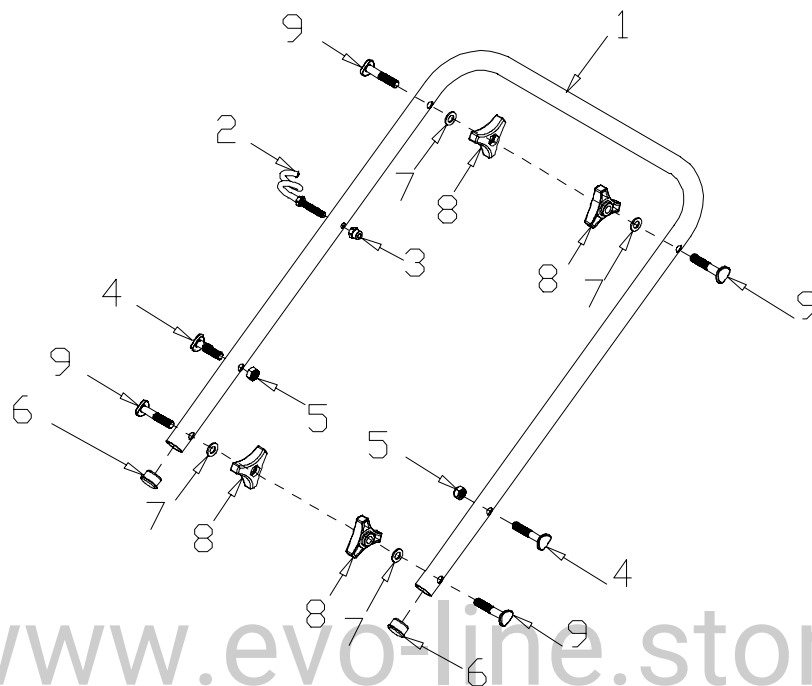

www.evo-line.store

№	Артикул	Наименование	Кол-во
1	G333F000001EVO	Upper Handle	1
2	G3323000000EVO	Foam Pipe	1
3	G3XW00000000EVO	Limiting Stopper	1
4	B2011B000000EVO	Nut	1
5	G339X300000EVO	Cable Fixing Clamp	1
6	B1066B06032EVO	Bolt	1
7	G33H20000000EVO	Cable Support	1
8	G339XXA0000EVO	Brake Cable	1
9	G3353N00004EVO	Brake Lever	1
10	G339XY90000EVO	Clutch cabel	1
11	G3376000001EVO	Clutch Lever	1

www.evo-line.store

№	Артикул	Наименование	Кол-во
1	G33B4000001EVO	Lower Handle	1
2	G33K0000000EVO	Rope Guide	1
3	B2011B00000EVO	Nut	1
4	B1087W08032EVO	Bolt	2
5	B2009W00000EVO	Nut	2
6	G33J0000000EVO	Handle Plug	2
7	B5019W00000EVO	Flat Washer	4
8	G33C1100013EVO	Knob	4
9	B1088W08050EVO	Bolt	4

www.evo-line.store

№	Артикул	Наименование	Кол-во
1	Y52D0000000EVO	Engine	1
2	B1077W08025EVO	Bolt	3
3	BE001W00000EVO	Flat Key	1
4	G34AWY00000EVO	Blade adapter	1
5	G3520000000EVO	Blade Washer	1
6	B1001B00032EVO	Blade Bolt	1
7	G22K0000000EVO	Screw Cap	2
8	B3022W00000EVO	Screw	4
9	G323G000000EVO	Belt Cover Plate	1
10	G323H000000EVO	Belt Cover Plate	1
11	G523N000000EVO	Belt Cover	1
12	G5510000000EVO	20" Blade	1
13	Y2A14000013EVO	Engine cover	1
14	B3034B00000EVO	Screw	2
15	Y28E0000000EVO	Filtering Net Duct of Fuel	1
16	Y28K0000000EVO	Oil Pipe Circlip I	1

www.evo-line.store

№	Артикул	Наименование	Кол-во
1	G3420000013EVO	Height Adjustment Handle	1
2	B6009B00000EVO	Spring Washer	4
3	B2017W00000EVO	Nut	4
4	B1058W06012EVO	Bolt	4
5	B2008W00000EVO	Nut	4
6	G34AX100000EVO	Height adjustment Spring	1
7	B2016W00000EVO	Nut	1
8	BB004W00000EVO	Split Pin	1
9	B1053W05012EVO	Bolt	4
10	B2007W00000EVO	Nut	4
11	G349X000000EVO	Shaft Sleeve	4
12	G4CT0000000EVO	Bush	2
13	G5410000000EVO	Height Adjustment Connecting Rod	1
14	G34DV000000EVO	Shaft Sleeve	2
15	G24R2000073EVO	7" Wheel Cover	2
16	G34T0000073EVO	8" Outer Wheel Cover	2.00
17	G24F20N1000EVO	7 inch wheel	2
18	G34J00N00000EVO	8" Wheel	2