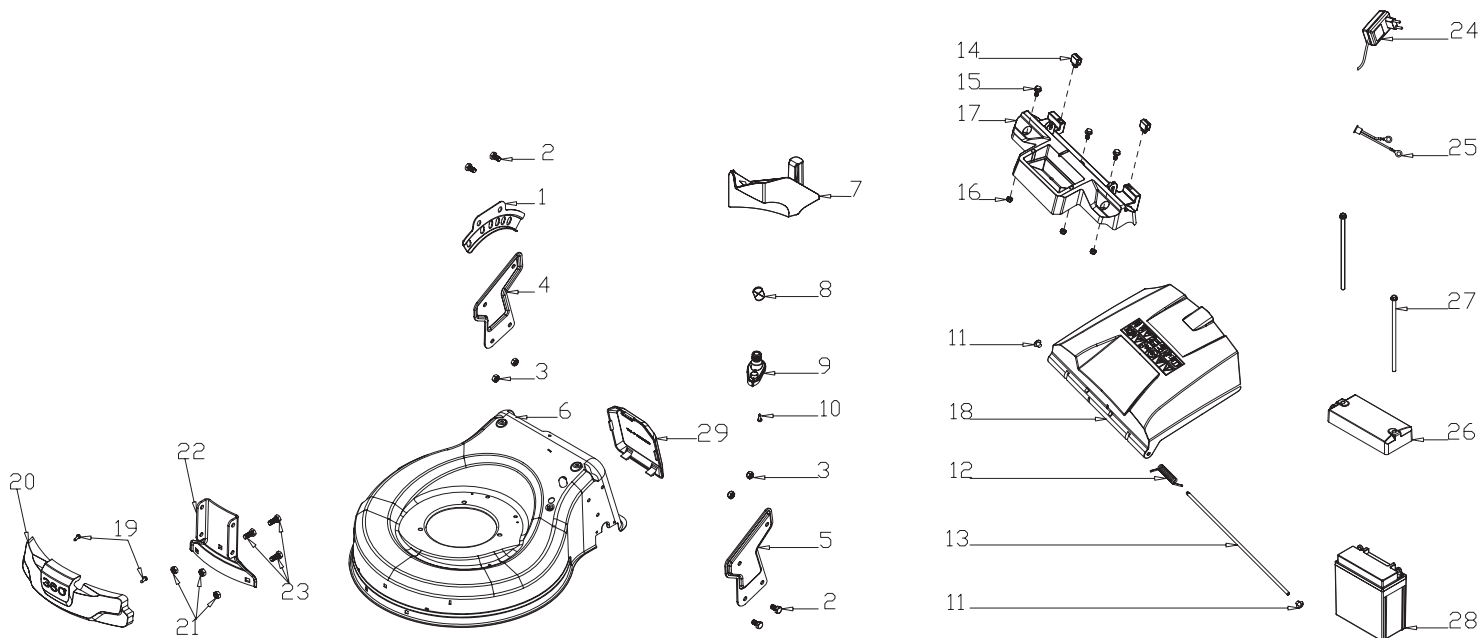

№	Артикул	Наименование	Кол-во
1	G54BD000000EVO	Height Adjustment Plate	1
2	B1036W08015EVO	Bolt	4
3	B2028W000000EVO	Nut	4
4	G42B00000000EVO	Right Bracket	1
5	G42C00000000EVO	Left Bracket	1
6	GE214000005SEVO	Deck	1
7	G46MN0000000EVO	Mulching Plug	1
8	G52E00000000EVO	Cable Sleeve	1
9	G62D10000000EVO	Washing Linker	1
10	B3044W000000EVO	Screw	1
11	G32K00000000EVO	plug	2
12	G36J00000000EVO	Rear Cover Spring	1
13	G36E00000000EVO	Rear Cover Shaft	1
14	G32J00000000EVO	Rear Cover Support	2
15	B1059W06014EVO	Bolt	3
16	B2008W000000EVO	Nut	3
17	G42A0000010EVO	Rear Cover Pedestal	1
18	G46B0000013EVO	Rear Cover	1
19	B3034W000000EVO	Screw	2
20	GE2FB000010EVO	Guard?board	1
21	B2009W000000EVO	Nut	3
22	GE2TGGDB001EVO	Fixed plate	1
23	B1010W08015EVO	Bolt	3
24	B2007W000000EVO	Nut	2
25	B1053W05012EVO	Bolt	2
26	G3271000000EVO	Side Discharge Cover Spring	1
27	B3036W000000EVO	Screw	2
28	G328CX000000EVO	Cover Plate	1
29	G328D000000EVO	Spring	1