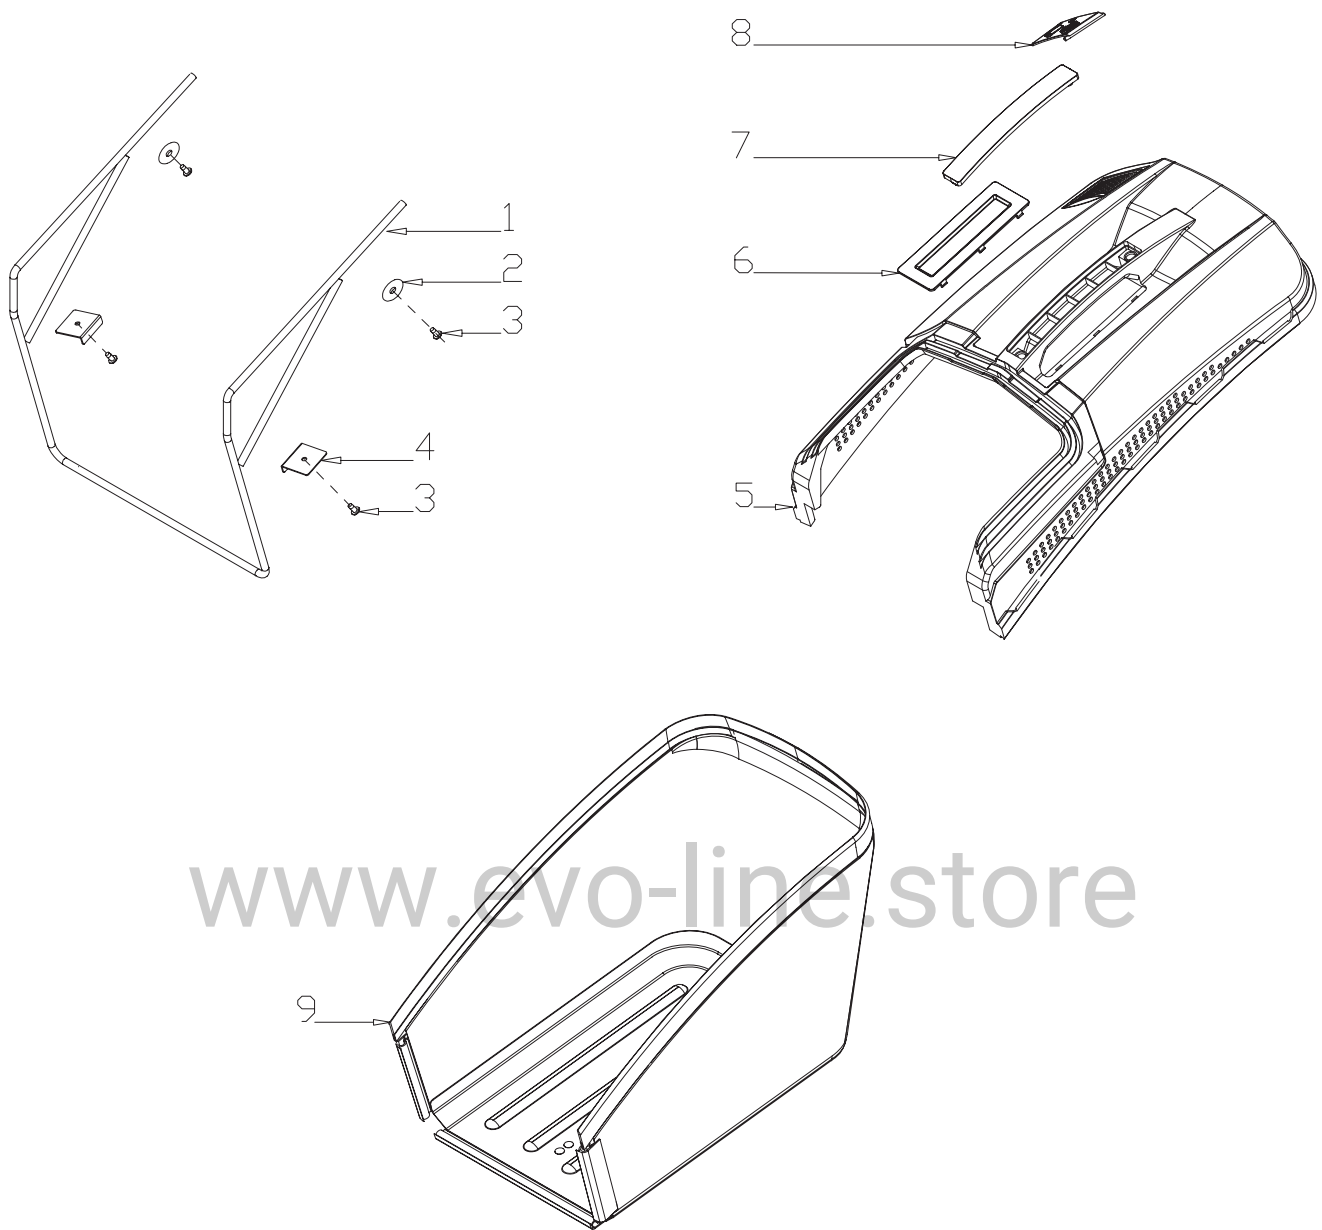

№	Артикул	Наименование	Кол-во
1	G4661200000EVO	Metal Bracket	1
2	B5032W00000EVO	Flat Washer	2
3	B3022W00000EVO	Screw	4
4	G4661300000EVO	fixed plate	2
5	G4661110010EVO	Plastic Cover	1
6	G3661120010EVO	Cover Plate	1
7	G4661130013EVO	Handle cover	1
8	G4661120013EVO	Indicated Board	1
9	G21139A1000EVO	65L Fabric bag	1