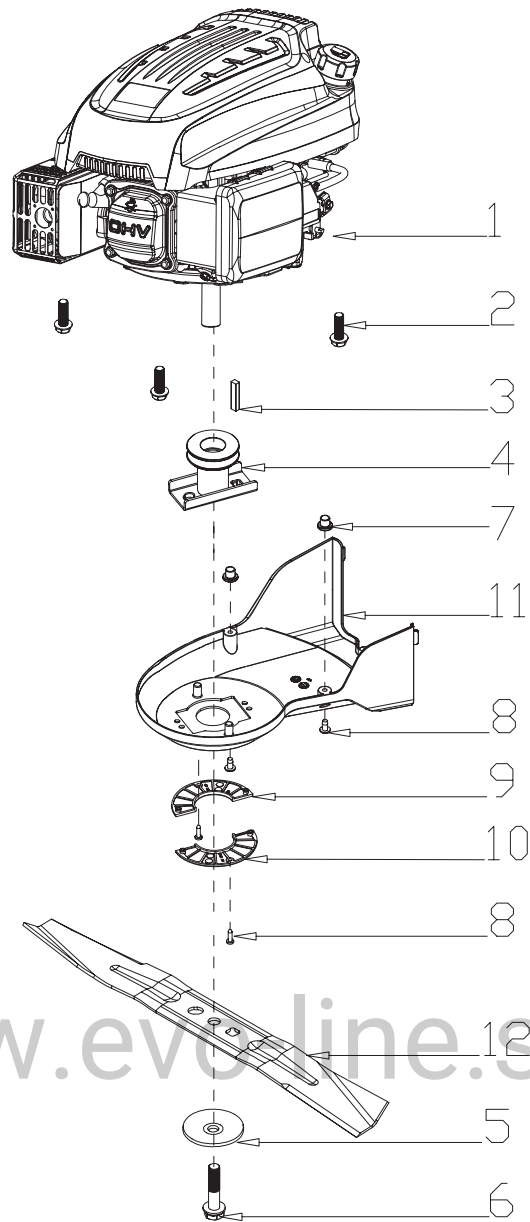

www.evo-line.store

№	Артикул	Наименование	Кол-во
1	G3XW0000000EVO	Limiting Stopper	1
2	G3323000000EVO	Foam Pipe	1
3	B5019W000000EVO	Flat Washer	4
4	G33C1100013EVO	Knob	4
5	B1088W08050EVO	Bolt	4
6	G33J0000000EVO	Handle Plug	2
7	B1087W08032EVO	Bolt	2
8	B2009W000000EVO	Nut	2
9	G33K0000000EVO	Rope Guide	1
10	B2011B000000EVO	Nut	1
11	G33H2000000EVO	Cable Support	2
12	G339X300000EVO	Cable Fixing Clamp	1
13	G639XX50000EVO	Brake Cable	1
14	G333F100001EVO	Upper Handle	1
15	G33B4000001EVO	Lower Handle	1
16	G3354N00001EVO	Brake Lever	1
17	G339XY90000EVO	Clutch cabel	1
18	G3375000001EVO	Clutch Lever	1
19	G33Q0000113EVO	Plastic Decoration	1
20	G33Q0000110EVO	Plastic Decoration	1

№	Артикул	Наименование	Кол-во
1	G54BD000000EVO	Height Adjustment Plate	1
2	B1036W08015EVO	Bolt	4
3	B2028W000000EVO	Nut	4
4	G42B00000000EVO	Right Bracket	1
5	G42C00000000EVO	Left Bracket	1
6	GE21400005SEVO	Deck	1
7	G46MN0000000EVO	Mulching Plug	1
8	G52E00000000EVO	Cable Sleeve	1
9	G62D10000000EVO	Washing Linker	1
10	B3044W000000EVO	Screw	1
11	G32K00000000EVO	plug	2
12	G36J00000000EVO	Rear Cover Spring	1
13	G36E00000000EVO	Rear Cover Shaft	1
14	G32J00000000EVO	Rear Cover Support	2
15	B1059W06014EVO	Bolt	3
16	B2008W000000EVO	Nut	3
17	G42A0000010EVO	Rear Cover Pedestal	1
18	G46B0000013EVO	Rear Cover	1
19	B3034W000000EVO	Screw	2
20	GE2FB000010EVO	Guardboard	1
21	B2009W000000EVO	Nut	3
22	GE2TGGDB001EVO	Fixed plate	1
23	B1010W08015EVO	Bolt	3
24	B2007W000000EVO	Nut	2
25	B1053W05012EVO	Bolt	2
26	G3271000000EVO	Side Discharge Cover Spring	1
27	B3036W000000EVO	Screw	2
28	G328CX000000EVO	Cover Plate	1
29	G328D000000EVO	Spring	1
30	G328B000000EVO	Lock	1
31	G428AX000000EVO	Side Discharge cover	1
32	G4290000000EVO	Side-Discharge Guiding Board	1