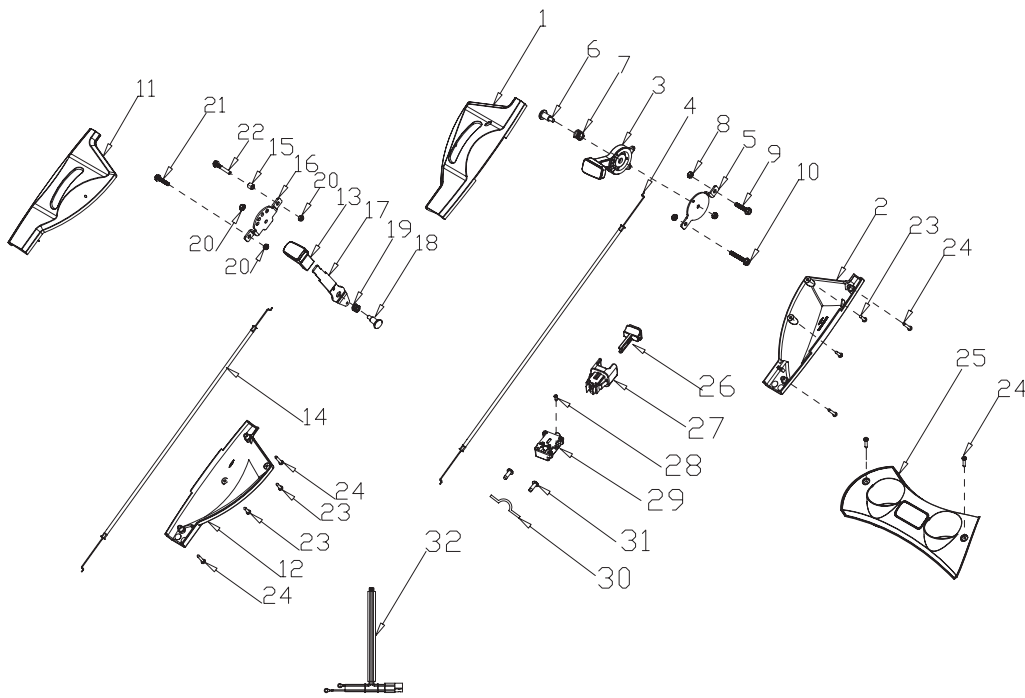

www.evo-line.store

№	Артикул	Наименование	Кол-во
1	G3XW0000000EVO	Limiting Stopper	1
2	G3323000000EVO	Foam Pipe	1
3	B5019W000000EVO	Flat Washer	4
4	G33C1100013EVO	Knob	4
5	B1088W08050EVO	Bolt	4
6	G33J0000000EVO	Handle Plug	2
7	B1087W08032EVO	Bolt	2
8	B2009W000000EVO	Nut	2
9	G33K0000000EVO	Rope Guide	1
10	B2011B000000EVO	Nut	1
11	G33H2000000EVO	Cable Support	2
12	G339X300000EVO	Cable Fixing Clamp	1
13	G639XX50000EVO	Brake Cable	1
14	G333F100001EVO	Upper Handle	1
15	G33B4000001EVO	Lower Handle	1
16	G3354N00001EVO	Brake Lever	1
17	G339XY90000EVO	Clutch cabel	1
18	G3375000001EVO	Clutch Lever	1
19	G33Q0000113EVO	Plastic Decoration	1
20	G33Q0000110EVO	Plastic Decoration	1

№	Артикул	Наименование	Кол-во
1	G54BD000000EVO	Height Adjustment Plate	1
2	B1036W08015EVO	Bolt	4
3	B2028W000000EVO	Nut	4
4	G42B00000000EVO	Right Bracket	1
5	G42C00000000EVO	Left Bracket	1
6	GE21400005SEVO	Deck	1
7	G46MN0000000EVO	Mulching Plug	1
8	G52E00000000EVO	Cable Sleeve	1
9	G62D10000000EVO	Washing Linker	1
10	B3044W000000EVO	Screw	1
11	G32K00000000EVO	plug	2
12	G36J00000000EVO	Rear Cover Spring	1
13	G36E00000000EVO	Rear Cover Shaft	1
14	G32J00000000EVO	Rear Cover Support	2
15	B1059W06014EVO	Bolt	3
16	B2008W000000EVO	Nut	3
17	G42A0000010EVO	Rear Cover Pedestal	1
18	G46B0000013EVO	Rear Cover	1
19	B3034W000000EVO	Screw	2
20	GE2FB000010EVO	Guardboard	1
21	B2009W000000EVO	Nut	3
22	GE2TGGDB001EVO	Fixed plate	1
23	B1010W08015EVO	Bolt	3
24	B2007W000000EVO	Nut	2
25	B1053W05012EVO	Bolt	2
26	G3271000000EVO	Side Discharge Cover Spring	1
27	B3036W000000EVO	Screw	2
28	G328CX000000EVO	Cover Plate	1
29	G328D000000EVO	Spring	1
30	G328B000000EVO	Lock	1
31	G428AX000000EVO	Side Discharge cover	1
32	G4290000000EVO	Side-Discharge Guiding Board	1