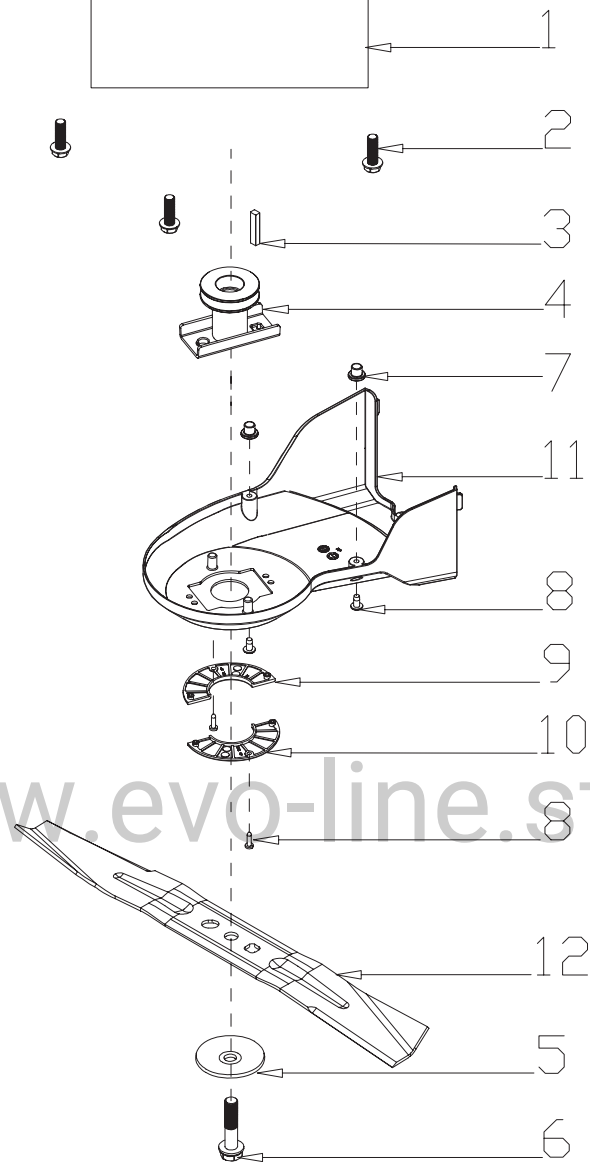

www.evo-line store

№	Артикул	Наименование	Кол-во
1	G3XW0000000EVO	Limiting Stopper	1
2	G3323000000EVO	Foam Pipe	1
3	B5019W00000EVO	Flat Washer	4
4	G33C1100013EVO	Knob	4
5	B1088W08050EVO	Bolt	4
6	G33J0000000EVO	Handle Plug	2
7	B1087W08032EVO	Bolt	2
8	B2009W00000EVO	Nut	2
9	G33K0000000EVO	Rope Guide	1
10	B2011B00000EVO	Nut	1
11	G33H2000000EVO	Cable Support	2
12	B1066B06032EVO	Bolt	1
13	B2008W00000EVO	Nut	1
14	G339X300000EVO	Cable Fixing Clamp	1
15	G639XXNN000EVO	Cable	1
16	G333F100001EVO	Upper Handle	1
17	G33B4000001EVO	Lower Handle	1
18	G3354N00001EVO	Brake Lever	1
19	G339XY90000EVO	Clutch cabel	1
20	G3375000001EVO	Clutch Lever	1
21	G33Q0000113EVO	Plastic Decoration	1
22	G33Q0000110EVO	Plastic Decoration	1

www.evo-line.store

№	Артикул	Наименование	Кол-во
1	G33F0000000EVO	Upper Cover of Left Panel	1
2	G33G0000000EVO	Lower Cover of Left Panel	1
3	G33FX0000000EVO	Upper Cover of Right Panel	1
4	G33GX0000000EVO	Lower Cover of Right Panel	1
5	G53L1100013EVO	Plastic Grip	1
6	G53L1200100EVO	Operating Grip	1
7	G33P0000000EVO	Screw	1
8	G53M0000000EVO	Fixed Plate	1
9	G33N1000000EVO	Spring	1
10	G33T0000000EVO	Bush	1
11	G53A1400000EVO	Cable	1
12	B2008W00000EVO	Nut	3
13	B1065B06030EVO	Bolt	1
14	B1047W06040EVO	Bolt	1
15	B3034W00000EVO	Screw	4
16	B3032W00000EVO	Screw	4
17	G33U0000000EVO	Handle Panel	1
18	G33E0000010EVO	Handle Panel	1
19	B3032W00000EVO	Screw	2

HONDA GCV200

www.evo-line.store

№	Артикул	Наименование	Кол-во
1	GCV200N3000EVO	Engine	1
2	B3001B00000EVO	Screw	3
3	BE005W00000EVO	Flat Key	1
4	G34AWX00000EVO	Blade adapter	1
5	G3520000000EVO	Blade Washer	1
6	B1001B00032EVO	Blade Bolt	1
7	G22K0000000EVO	Screw Cap	2
8	B3022W00000EVO	Screw	4
9	G323G000000EVO	Belt Cover Plate	1
10	G323H000000EVO	Belt Cover Plate	1
11	G623N000000EVO	Belt Cover	1
12	G551VEGA000EVO	20" Blade	1