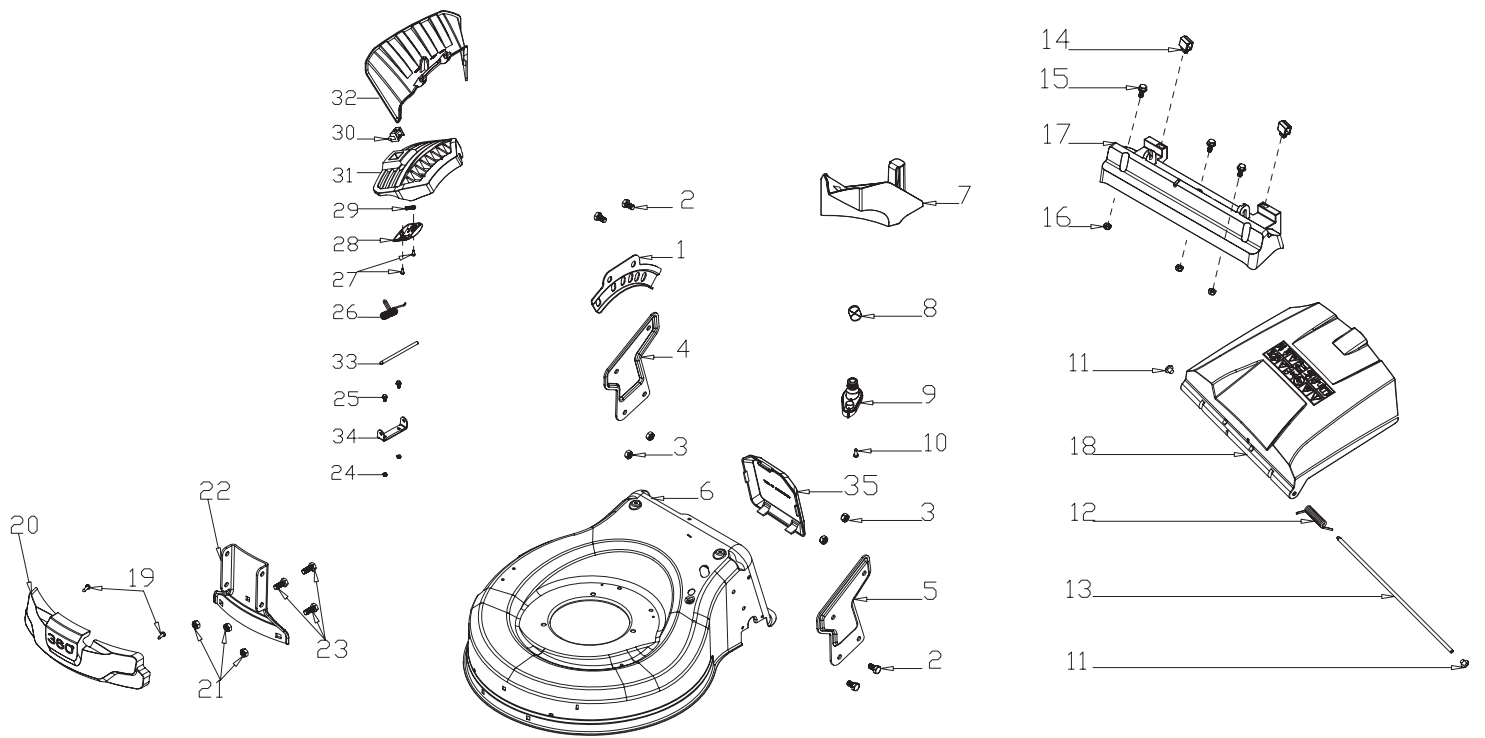

www.evo-line.store

№	Артикул	Наименование	Кол-во
1	G33F0000000EVO	Upper Cover of Left Panel	1
2	G33G0000000EVO	Lower Cover of Left Panel	1
3	G33FX0000000EVO	Upper Cover of Right Panel	1
4	G33GX0000000EVO	Lower Cover of Right Panel	1
5	G53L1100013EVO	Plastic Grip	1
6	G53L1200100EVO	Operating Grip	1
7	G33P0000000EVO	Screw	1
8	G53M0000000EVO	Fixed Plate	1
9	G33N1000000EVO	Spring	1
10	G33T0000000EVO	Bush	1
11	G53A1400000EVO	Cable	1
12	B2008W00000EVO	Nut	3
13	B1065B06030EVO	Bolt	1
14	B1047W06040EVO	Bolt	1
15	B3034W00000EVO	Screw	4
16	B3032W00000EVO	Screw	4
17	G33U0000000EVO	Handle Panel	1
18	G33E0000010EVO	Handle Panel	1
19	B3032W00000EVO	Screw	2

HONDA GCV200

www.evo-line.store

№	Артикул	Наименование	Кол-во
1	GCV200N3000EVO	Engine	1
2	B3001B00000EVO	Screw	3
3	BE005W00000EVO	Flat Key	1
4	G34AWX00000EVO	Blade adapter	1
5	G3520000000EVO	Blade Washer	1
6	B1001B00032EVO	Blade Bolt	1
7	G22K0000000EVO	Screw Cap	2
8	B3022W00000EVO	Screw	4
9	G323G000000EVO	Belt Cover Plate	1
10	G323H000000EVO	Belt Cover Plate	1
11	G623N000000EVO	Belt Cover	1
12	G551VEGA000EVO	20" Blade	1

№	Артикул	Наименование	Кол-во
1	G4420000013EVO	Height Adjustment Handle	1
2	B6009B00000EVO	Spring Washer	2
3	B2017W00000EVO	Nut	2
4	B1053W05012EVO	Bolt	4
5	B2007W00000EVO	Nut	4
6	G34AX100000EVO	Height adjustment Spring	1
7	B2016W00000EVO	Nut	1
8	BB006W00000EVO	Split Pin	1
9	GE41H000000EVO	Connecting Rod	1
10	G34DV000000EVO	Shaft Sleeve	2
11	G54BL201800EVO	Fixed plate	1
12	B9006B00000EVO	Lock Ring	4
13	G34AN000000EVO	Pin	2
14	G54AL000000EVO	Left Gear	1
15	G54AM000000EVO	Right Gear	1
16	B5033W00000EVO	Flat Washer	2