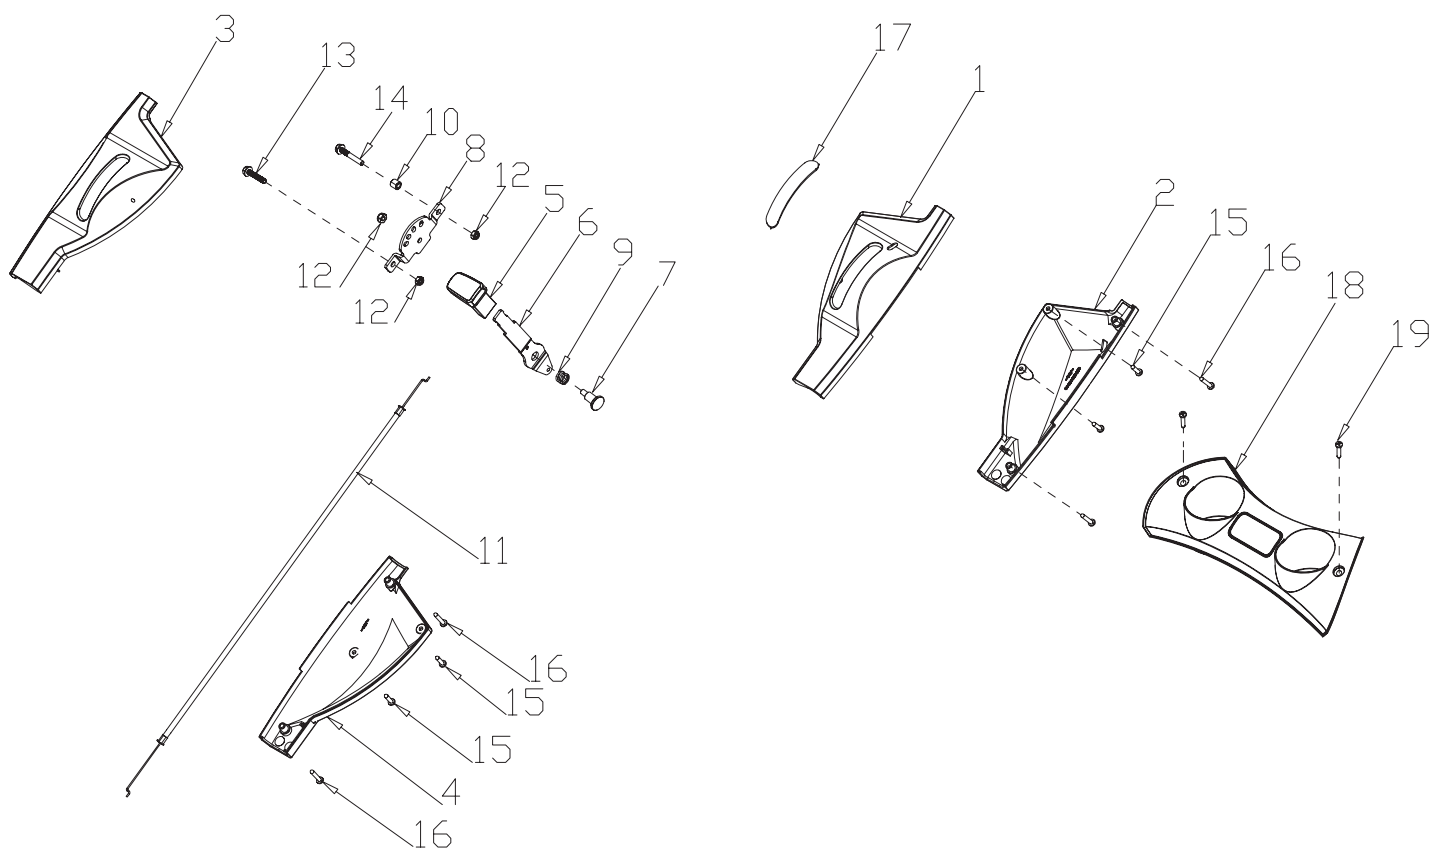

www.evo-line store

№	Артикул	Наименование	Кол-во
1	G3XW0000000EVO	Limiting Stopper	1
2	G3323000000EVO	Foam Pipe	1
3	B5019W00000EVO	Flat Washer	4
4	G33C1100013EVO	Knob	4
5	B1088W08050EVO	Bolt	4
6	G33J0000000EVO	Handle Plug	2
7	B1087W08032EVO	Bolt	2
8	B2009W00000EVO	Nut	2
9	G33K0000000EVO	Rope Guide	1
10	B2011B00000EVO	Nut	1
11	G33H2000000EVO	Cable Support	2
12	B1066B06032EVO	Bolt	1
13	B2008W00000EVO	Nut	1
14	G339X300000EVO	Cable Fixing Clamp	1
15	G639XXNN000EVO	Cable	1
16	G333F100001EVO	Upper Handle	1
17	G33B4000001EVO	Lower Handle	1
18	G3354N00001EVO	Brake Lever	1
19	G339XY90000EVO	Clutch cabel	1
20	G3375000001EVO	Clutch Lever	1
21	G33Q0000113EVO	Plastic Decoration	1
22	G33Q0000110EVO	Plastic Decoration	1

www.evo-line.store

№	Артикул	Наименование	Кол-во
1	G33F0000000EVO	Upper Cover of Left Panel	1
2	G33G0000000EVO	Lower Cover of Left Panel	1
3	G33FX0000000EVO	Upper Cover of Right Panel	1
4	G33GX0000000EVO	Lower Cover of Right Panel	1
5	G53L1100013EVO	Plastic Grip	1
6	G53L1200100EVO	Operating Grip	1
7	G33P0000000EVO	Screw	1
8	G53M0000000EVO	Fixed Plate	1
9	G33N1000000EVO	Spring	1
10	G33T0000000EVO	Bush	1
11	G53A1400000EVO	Cable	1
12	B2008W00000EVO	Nut	3
13	B1065B06030EVO	Bolt	1
14	B1047W06040EVO	Bolt	1
15	B3034W00000EVO	Screw	4
16	B3032W00000EVO	Screw	4
17	G33U0000000EVO	Handle Panel	1
18	G33E0000010EVO	Handle Panel	1
19	B3032W00000EVO	Screw	2

HONDA GCV200

www.evo-line.store

№	Артикул	Наименование	Кол-во
1	GCV200N3000EVO	Engine	1
2	B3001B00000EVO	Screw	3
3	BE005W00000EVO	Flat Key	1
4	G34AWX00000EVO	Blade adapter	1
5	G3520000000EVO	Blade Washer	1
6	B1001B00032EVO	Blade Bolt	1
7	G22K0000000EVO	Screw Cap	2
8	B3022W00000EVO	Screw	4
9	G323G000000EVO	Belt Cover Plate	1
10	G323H000000EVO	Belt Cover Plate	1
11	G623N000000EVO	Belt Cover	1
12	G551VEGA000EVO	20" Blade	1