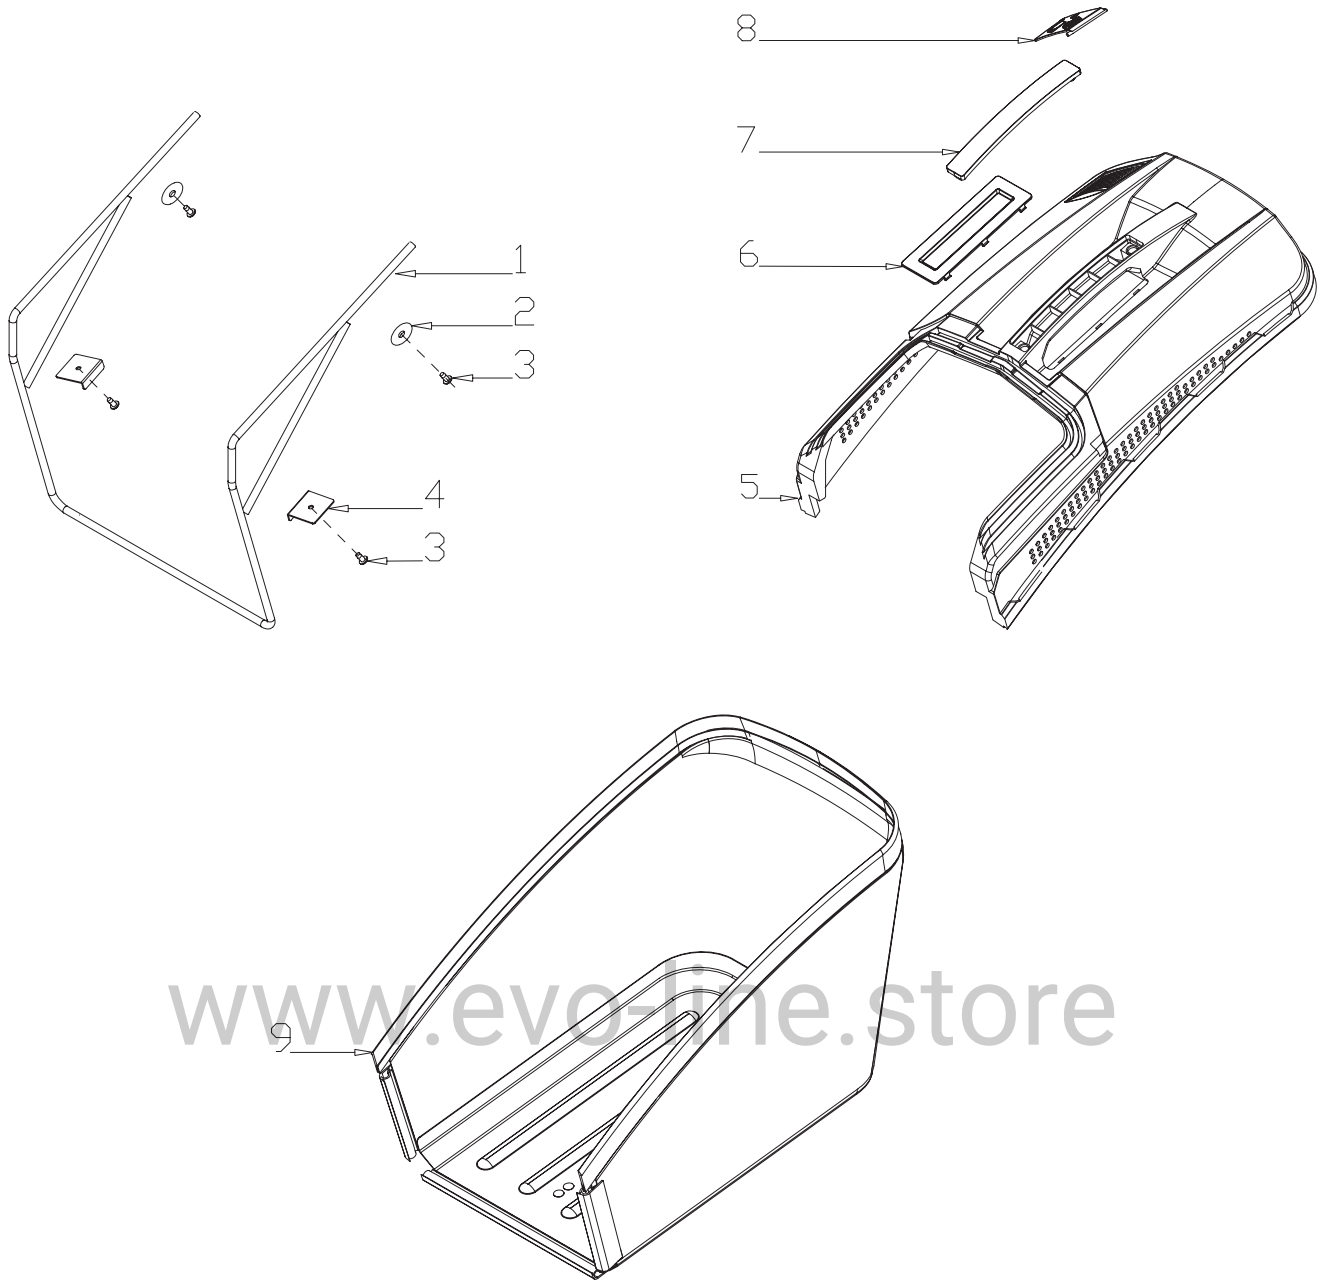

www.evo-line.store

№	Артикул	Наименование	Кол-во
1	G4661200000EVO	Metal Bracket	1
2	B5032W000000EVO	Flat Washer	2
3	B3022W000000EVO	Screw	4
4	G4661300000EVO	fixed plate	2
5	G4661110010EVO	Plastic Cover	1
6	G3661120010EVO	Cover Plate	1
7	G4661130013EVO	Handle cover	1
8	G4661120013EVO	Indicated Board	1
9	G21139A1000EVO	65L fabric bag	1