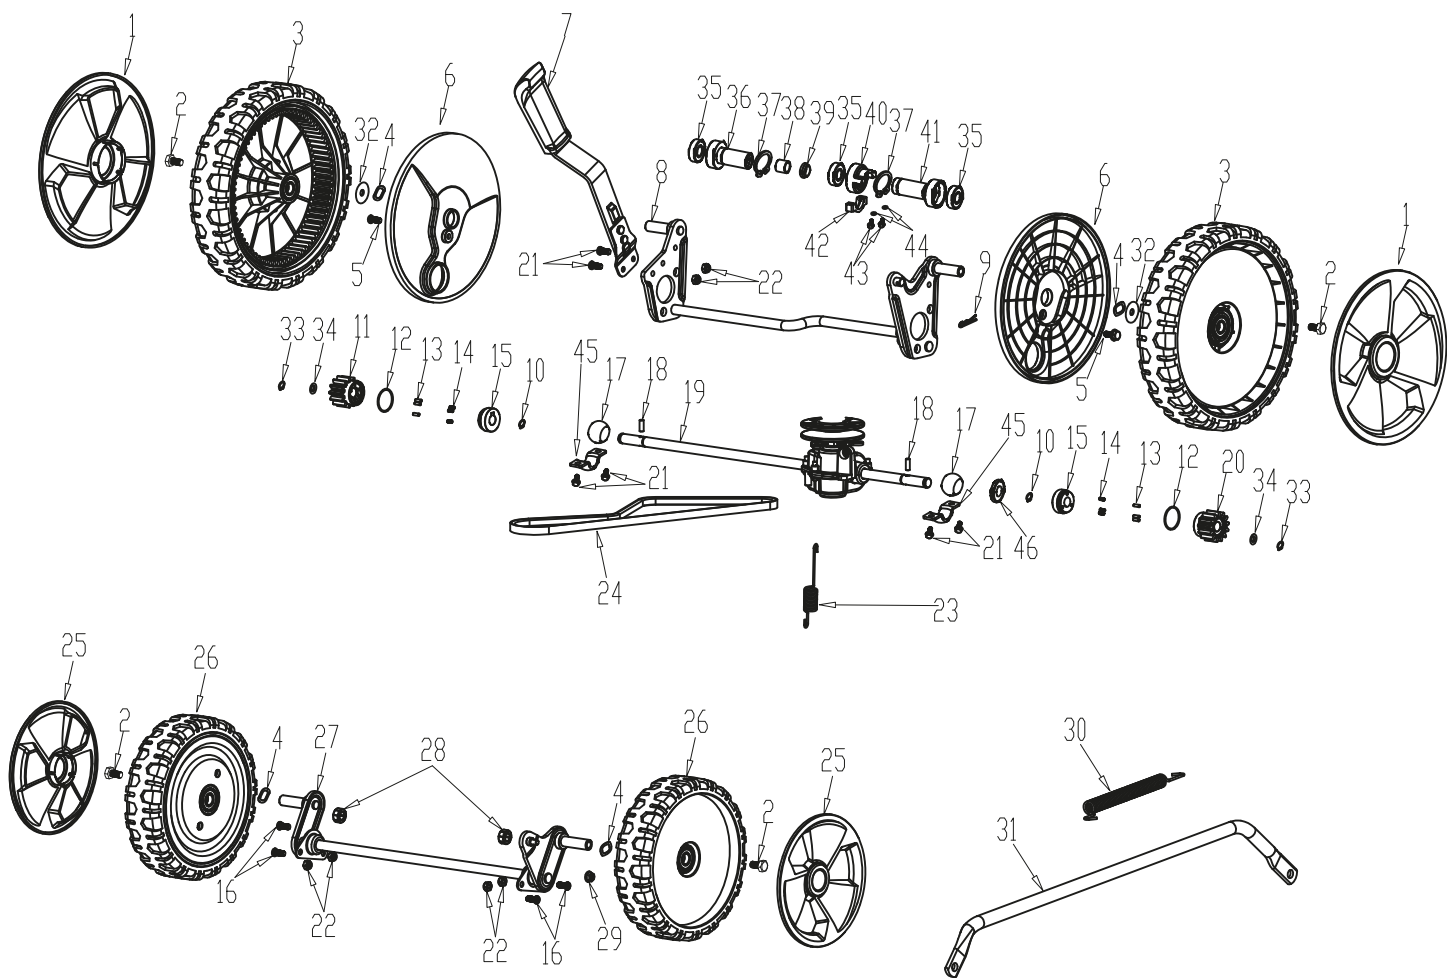

№	Артикул	Наименование	Кол-во
1	GR052000073EVO	Wheel outer cover	2
2	B1093W08015EVO	Bolt	4
3	GR4LN000010EVO	P48 10inch wheel	2
4	B5065W00000EVO	Flat Washer	4
5	B30B1B11000EVO	Screw	2
6	GR4ACN00010EVO	P48 10inch inner wheel cover	2
7	GR055000010EVO	Height adjusting handle	1
8	GR491N00300EVO	Rear drivng assy	1
9	BB004W00000EVO	Split Pin	1
10	B9006B00000EVO	Lock Ring	2
11	GS4AHN00000EVO	Ratchet R	1
12	BD009B00000EVO	"o" Ring $\phi 20 * \phi 2.3$	2
13	GR058000000EVO	Pin of Ratchet	6
14	GR059000000EVO	Spring of fixing pin	6
15	GR061000000EVO	Axle sleeve of fixing pin	2
16	B301BW00000EVO	Screw	4
17	GR49B000010EVO	Sleeve for rear driving assy	2
18	GR063000000EVO	Pin of Ratchet	2
19	GR4APN00000EVO	Gear box	1
20	GS4AGN00000EVO	Ratchet L	1
21	B1059W06014EVO	Bolt	6
22	B2008W00000EVO	Nut	6
23	G34AJ000200EVO	Spring	1
24	BA020300000EVO	Belt	1
25	GR052A00073EVO	Wheel outer cover	2
26	GR053A00000EVO	Wheel assy	2
27	GR069000000EVO	Front driving assy	1
28	GR071000000EVO	Axle sleeve of front driving assy	2
29	B2016W00000EVO	Nut	1
30	GR072000000EVO	Spring of height adjusting	1
31	GS005000100EVO	Connecting pole of high wheel	1
32	B5074W00000EVO	Flat Washer	2
33	B9043B00000EVO	E circlips	2
34	B5089W00000EVO	Flat Washer	2
35	B0021W00000EVO	Ball bearing	3
36	GR49CR00000EVO	Right rear Axle sleeve	1
37	B9042B00000EVO	Lock Ring	2
38	GR49D000010EVO	Axle sleeve for driving	1
39	GR49E000000EVO	dustproof sleeve	1
40	GR49FT00000EVO	sleeve body	1
41	GR49CL00000EVO	Left rear Axle sleeve	1
42	GR49FG00000EVO	sleeve cover	1
43	B30B1W20000EVO	Screw	2
44	B6003B00000EVO	washer 5	2
45	GR49A000000EVO	press plate	2
46	GR49G000000EVO	Rear drive limit sleeve	1