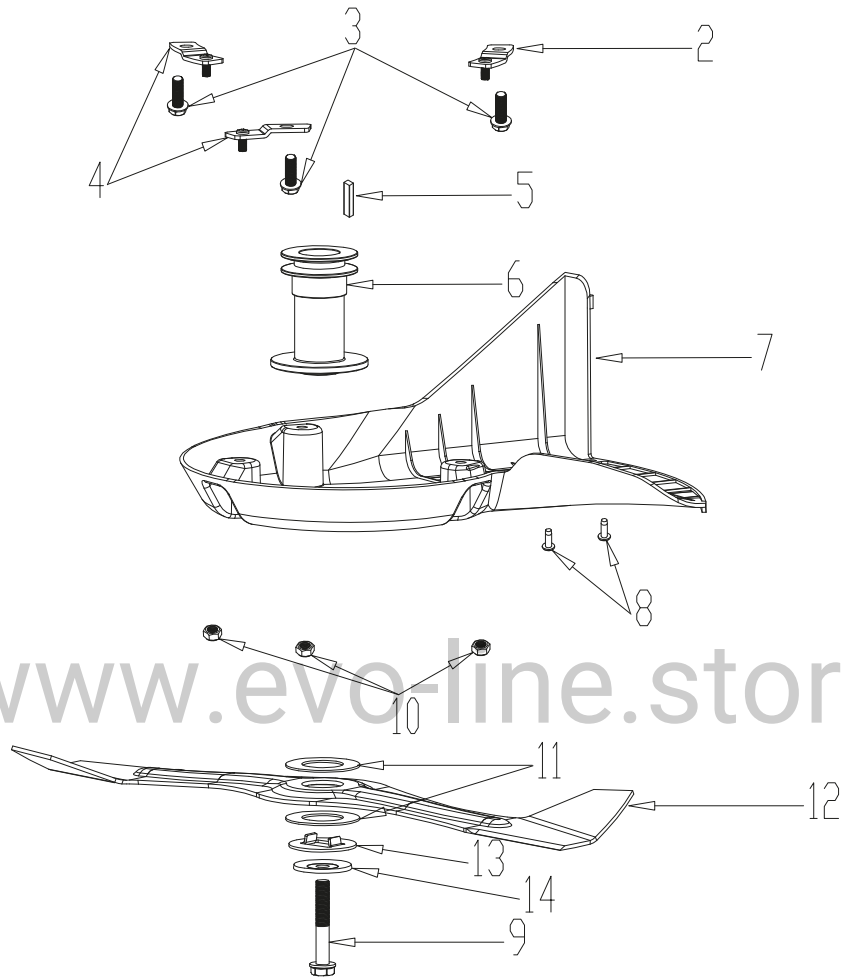

№	Артикул	Наименование	Кол-во
1	GR001000000EVO	Foam Pipe	1
2	GR002000001EVO	Clutch Lever	1
3	GR004000057EVO	Long handle	1
4	GR003000004EVO	Brake Lever	1
5	GR005000000EVO	Rope Guide	1
6	B5026W00000EVO	Flat Washer	1
7	B2008W00000EVO	Nut	1
8	GR006000010EVO	Quick-release handle, left	1
9	GR007000010EVO	Quick-release handle, right	1
10	B5063B00000EVO	Flat Washer	2
11	B5064B00000EVO	Flat Washer	2
12	B5019W00000EVO	Flat Washer	2
13	B2017W00000EVO	Nut	2
14	GR008000000EVO	Sheath of handle	2
15	GR009000000EVO	Rotating gears of handle	2
16	B3034W00000EVO	Screw	4

www.evo-line.store

№	Артикул	Наименование	Кол-во
1	GR011X00010EVO	Upper cover of switch box	1
2	B2008W00000EVO	Nut	2
3	GRTS1000000EVO	Speed adjusting handle	1
4	B1103W06035EVO	Bolt	2
5	GR015000010EVO	Lower cover of switch box	1
6	B3032W00000EVO	Screw	2
7	B3034W00000EVO	Screw	2
8	GR39XXN0000EVO	Brake Cable	1
9	GR39XY60000EVO	Clutch Cable	1

Honda GCV 200

№	Артикул	Наименование	Кол-во
1	GCV200N3000EVO	GCV200 engine	1
2	GR019000000EVO	Pressed board of engine, left	1
3	B3001B00000EVO	Screw	3
4	GR021000000EVO	Pressed board of engine, right	2
5	BE005W00000EVO	N4 fla key	1
6	GR4AWXXN300EVO	blade adaptor	1
7	GS001000000EVO	Belt cover	1
8	B3022W00000EVO	Screw	2
9	B1004B00000EVO	Blade Bolt	1
10	B2016W00000EVO	Nut	3
11	GR027000000EVO	Blade friction plate	2
12	GS651000000EVO	Blade	1
13	GR028000000EVO	Washer of blade	1
14	GR029000000EVO	Washer of blade	1