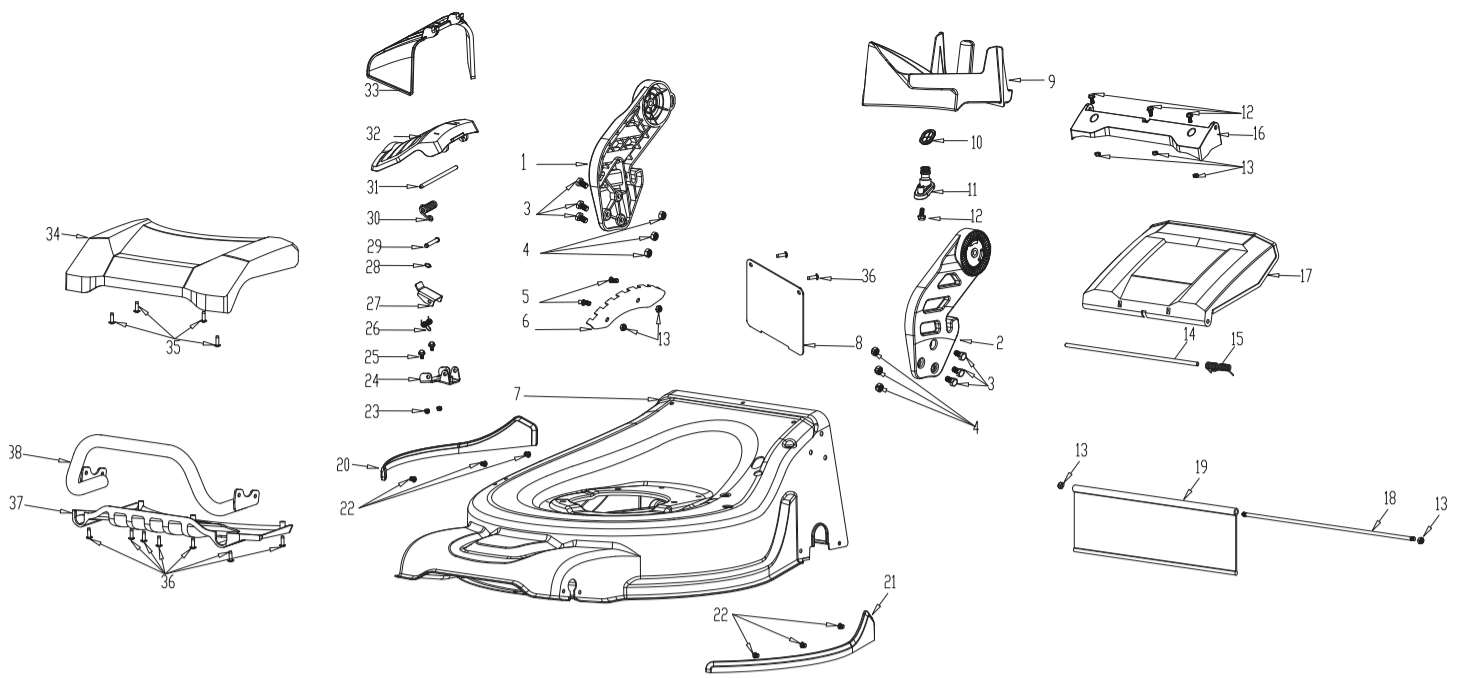

№	Артикул	Наименование	Кол-во
1	GR001000000EVO	Foam Pipe	1
2	GR002000001EVO	Clutch Lever	1
3	GR004000057EVO	Long handle	1
4	GR003000004EVO	Brake Lever	1
5	GR005000000EVO	Rope Guide	1
6	B5026W00000EVO	Flat Washer	1
7	B2008W00000EVO	Nut	1
8	GR006000010EVO	Quick-release handle, left	1
9	GR007000010EVO	Quick-release handle, right	1
10	B5063B00000EVO	Flat Washer	2
11	B5064B00000EVO	Flat Washer	2
12	B5019W00000EVO	Flat Washer	2
13	B2017W00000EVO	Nut	2
14	GR008000000EVO	Sheath of handle	2
15	GR009000000EVO	Rotating gears of handle	2
16	B3034W00000EVO	Screw	4

www.evo-line.store

№	Артикул	Наименование	Кол-во
1	GR011X00010EVO	Upper cover of switch box	1
2	B2008W00000EVO	Nut	2
3	GRTS1000000EVO	Speed adjusting handle	1
4	B1103W06035EVO	Bolt	2
5	GR015000010EVO	Lower cover of switch box	1
6	B3032W00000EVO	Screw	2
7	B3034W00000EVO	Screw	2
8	GR39XXN0000EVO	Brake Cable	1
9	GR39XY60000EVO	Clutch Cable	1

Honda GCV 200

№	Артикул	Наименование	Кол-во
1	GCV200N3000EVO	GCV200 engine	1
2	GR019000000EVO	Pressed board of engine, left	1
3	B3001B00000EVO	Screw	3
4	GR021000000EVO	Pressed board of engine, right	2
5	BE005W00000EVO	N4 fla key	1
6	GR4AWXXN300EVO	blade adaptor	1
7	GS001000000EVO	Belt cover	1
8	B3022W00000EVO	Screw	2
9	B1004B00000EVO	Blade Bolt	1
10	B2016W00000EVO	Nut	3
11	GR027000000EVO	Blade friction plate	2
12	GS651000000EVO	Blade	1
13	GR028000000EVO	Washer of blade	1
14	GR029000000EVO	Washer of blade	1