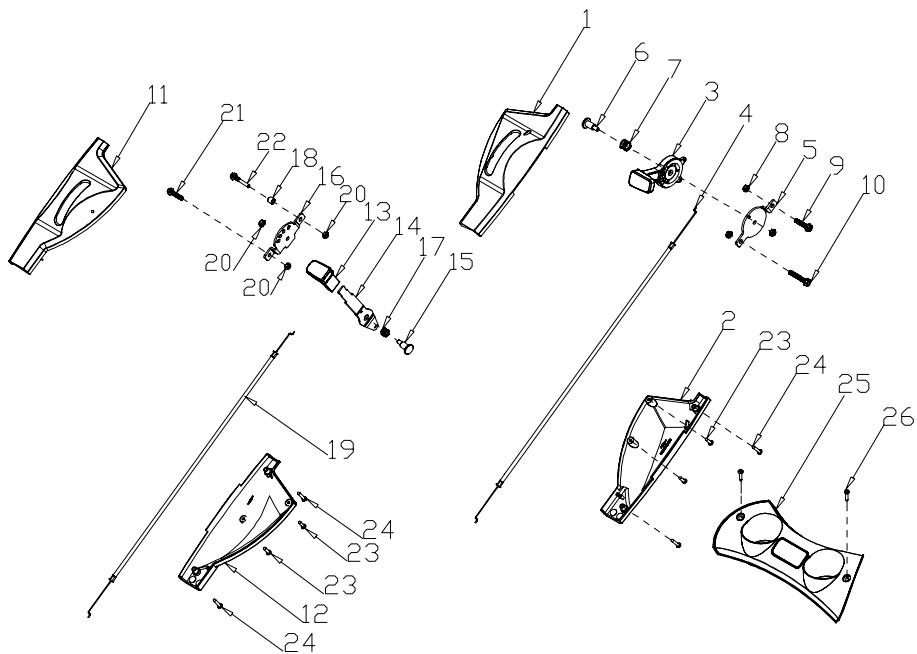

www.evo-line.store

№	Артикул	Наименование	Кол-во
1	G333F100001EVO	Upper Handle	1
2	G3323000000EVO	Foam Pipe	1
3	G3XW00000000EVO	Limiting Stopper	1
4	G339X300000EVO	Cable Fixing Clamp	1
5	G33H2000000EVO	Cable Support	1
6	G339XXA0000EVO	Brake Cable	1
7	G33H2000000EVO	Cable Support	1
8	G3354N00001EVO	Brake Lever	1
9	G33Q0000113EVO	Plastic Decoration	1
10	G339XY90000EVO	Clutch cabel	1
11	G3375000001EVO	Clutch Lever	1
12	G33Q0000110EVO	Plastic Decoration	1

www.evo-line.store

№	Артикул	Наименование	Кол-во
1	G33B4000001EVO	Lower Handle	1
2	G33K0000000EVO	Rope Guide	1
3	B2011B00000EVO	Nut	1
4	B1087W08032EVO	Bolt	2
5	B2009W00000EVO	Nut	2
6	G33J0000000EVO	Handle Plug	2
7	B5019W00000EVO	Flat Washer	4
8	G33C1100013EVO	Knob	4
9	B1088W08050EVO	Bolt	4

№	Артикул	Наименование	Кол-во
1	G33F0000000EVO	Upper Cover of Left Panel	1
2	G33G0000000EVO	Lower Cover of Left Panel	1
3	G33L0000013EVO	Handle	1
4	G63R0000000EVO	Cable	1
5	G33M0000000EVO	Bolt	1
6	G33P0000000EVO	Screw	1
7	G33N0000000EVO	Spring	1
8	B2008W00000EVO	Nut	3
9	B1065B06030EVO	Bolt	1
10	B1047W06040EVO	Bolt	1
11	G33FX0000000EVO	Upper Cover of Right Panel	1
12	G33GX0000000EVO	Lower Cover of Right Panel	1
13	G53L1100013EVO	Plastic Grip	1
14	G53L1200100EVO	Operating Grip	1
15	G33P0000000EVO	Screw	1
16	G53M0000000EVO	Fixed Plate	1
17	G33N1000000EVO	Spring	1
18	G33T0000000EVO	Bush	1
19	G53A1400000EVO	Cable	1
20	B2008W00000EVO	Nut	3
21	B1065B06030EVO	Bolt	1
22	B1047W06040EVO	Bolt	1
23	B3034W00000EVO	Screw	4
24	B3032W00000EVO	Screw	4
25	G33E0000010EVO	Handle Panel	1
26	B3032W00000EVO	Screw	2