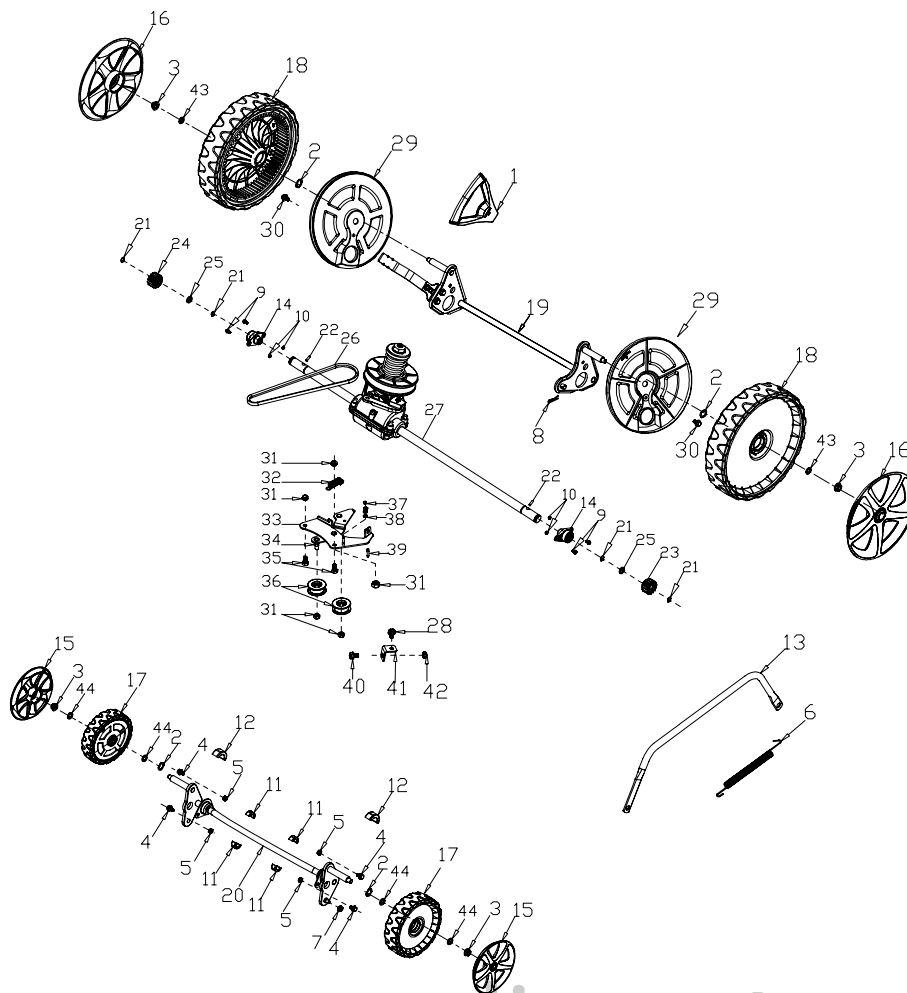

www.evo-line.store

№	Артикул	Наименование	Кол-во
1	G4420000013EVO	Height Adjustment Handle	1
2	B6009B00000EVO	Spring Washer	4
3	B2017W00000EVO	Nut	4
4	B1058W06012EVO	Bolt	4
5	B2008W00000EVO	Nut	4
6	G34AX100000EVO	Height adjustment Spring	1
7	B2016W00000EVO	Nut	1
8	BB004W00000EVO	Split Pin	1
9	B1053W05012EVO	Bolt	4
10	B2007W00000EVO	Nut	4
11	G349X000000EVO	Shaft Sleeve	4
12	G4CT0000000EVO	Bush	2
13	G6410000100EVO	Height Adjustment Connecting Rod	1
14	G34DV000000EVO	Shaft Sleeve	2
15	G34T0000073EVO	8" Outer Wheel Cover	2.00
16	G54X0000073EVO	11" Outer Wheel Cover	2.00
17	G34H20N1000EVO	8" Wheel	2
18	G54N00N00000EVO	11" wheel	2