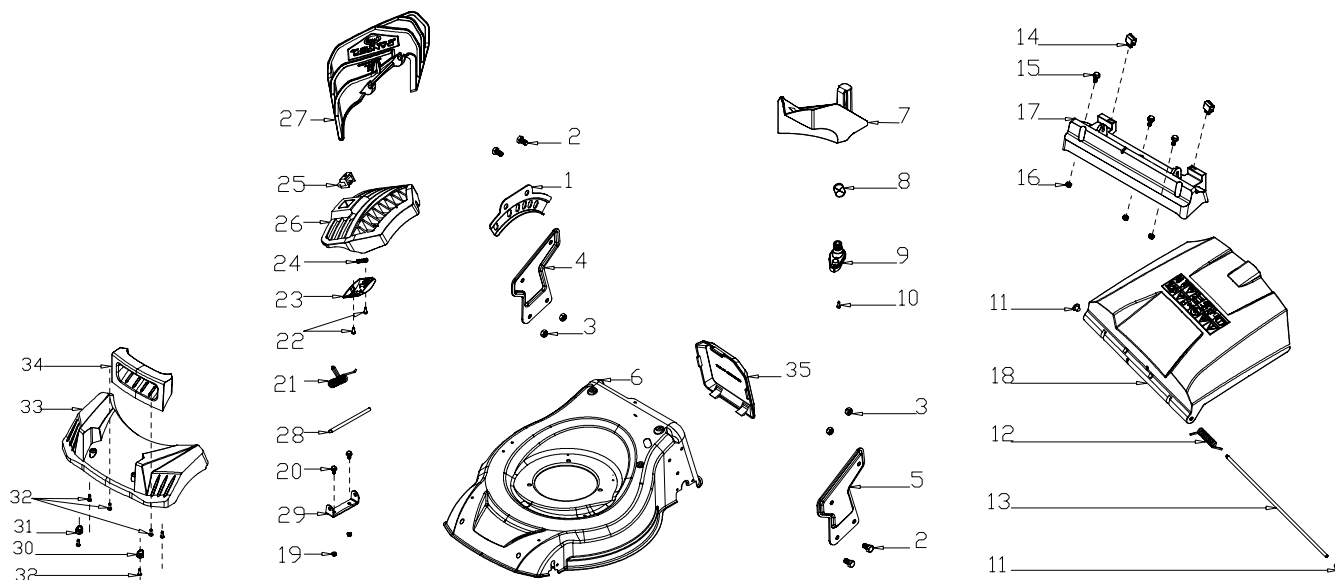

№	Артикул	Наименование	Кол-во
1	G54BD000000EVO	Height Adjustment Plate	1
2	B1036W08015EVO	Bolt	4
3	B2028W000000EVO	Nut	4
4	G42B0000000EVO	Right Bracket	1
5	G42C0000000EVO	Left Bracket	1
6	G6219W0005SEVO	Deck	1
7	G46MN000000EVO	Mulching Plug	1
8	G52E0000000EVO	Cable Sleeve	1
9	G62D1000000EVO	Washing Linker	1
10	B3044W00000EVO	Screw	1
11	G32K0000000EVO	plug	2
12	G36J0000000EVO	Rear Cover Spring	1
13	G36E0000000EVO	Rear Cover Shaft	1
14	G32J0000000EVO	Rear Cover Support	2
15	B1059W06014EVO	Bolt	3
16	B2008W00000EVO	Nut	3
17	G42A0000010EVO	Rear Cover Pedestal	1
18	G46B0000013EVO	Rear Cover	1
19	B2007W00000EVO	Nut	2
20	B1053W05012EVO	Bolt	2
21	G3271000000EVO	Side Discharge Cover Spring	1
22	B3036W00000EVO	Screw	2
23	G328CX00000EVO	Cover Plate	1
24	G328D000000EVO	Spring	1