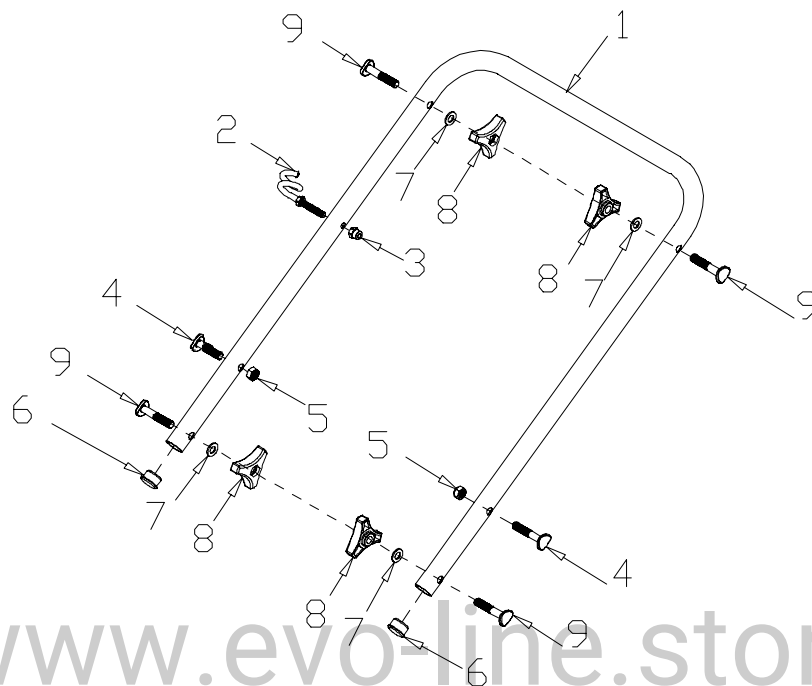

www.evo-line.store

№	Артикул	Наименование	Кол-во
1	G333F100001EVO	Upper Handle	1
2	G3323000000EVO	Foam Pipe	1
3	G3XW00000000EVO	Limiting Stopper	1
4	G339X300000EVO	Cable Fixing Clamp	1
5	G33H2000000EVO	Cable Support	1
6	G339XXA0000EVO	Brake Cable	1
7	G33H2000000EVO	Cable Support	1
8	G3354N00001EVO	Brake Lever	1
9	G33Q0000113EVO	Plastic Decoration	1
10	G339XY90000EVO	Clutch cabel	1
11	G3375000001EVO	Clutch Lever	1
12	G33Q0000110EVO	Plastic Decoration	1

www.evo-line.store

№	Артикул	Наименование	Кол-во
1	G33B4000001EVO	Lower Handle	1
2	G33K0000000EVO	Rope Guide	1
3	B2011B00000EVO	Nut	1
4	B1087W08032EVO	Bolt	2
5	B2009W00000EVO	Nut	2
6	G33J0000000EVO	Handle Plug	2
7	B5019W00000EVO	Flat Washer	4
8	G33C1100013EVO	Knob	4
9	B1088W08050EVO	Bolt	4

№	Артикул	Наименование	Кол-во
1	G33F0000000EVO	Upper Cover of Left Panel	1
2	G33G0000000EVO	Lower Cover of Left Panel	1
3	G33L0000013EVO	Handle	1
4	G63R0000000EVO	Cable	1
5	G33M0000000EVO	Bolt	1
6	G33P0000000EVO	Screw	1
7	G33N0000000EVO	Spring	1
8	B2008W00000EVO	Nut	3
9	B1065B06030EVO	Bolt	1
10	B1047W06040EVO	Bolt	1
11	G33FX0000000EVO	Upper Cover of Right Panel	1
12	G33GX0000000EVO	Lower Cover of Right Panel	1
13	G53L1100013EVO	Plastic Grip	1
14	G53L1200100EVO	Operating Grip	1
15	G33P0000000EVO	Screw	1
16	G53M0000000EVO	Fixed Plate	1
17	G33N1000000EVO	Spring	1
18	G33T0000000EVO	Bush	1
19	G53A1400000EVO	Cable	1
20	B2008W00000EVO	Nut	3
21	B1065B06030EVO	Bolt	1
22	B1047W06040EVO	Bolt	1
23	B3034W00000EVO	Screw	4
24	B3032W00000EVO	Screw	4
25	G33E0000010EVO	Handle Panel	1
26	B3032W00000EVO	Screw	2