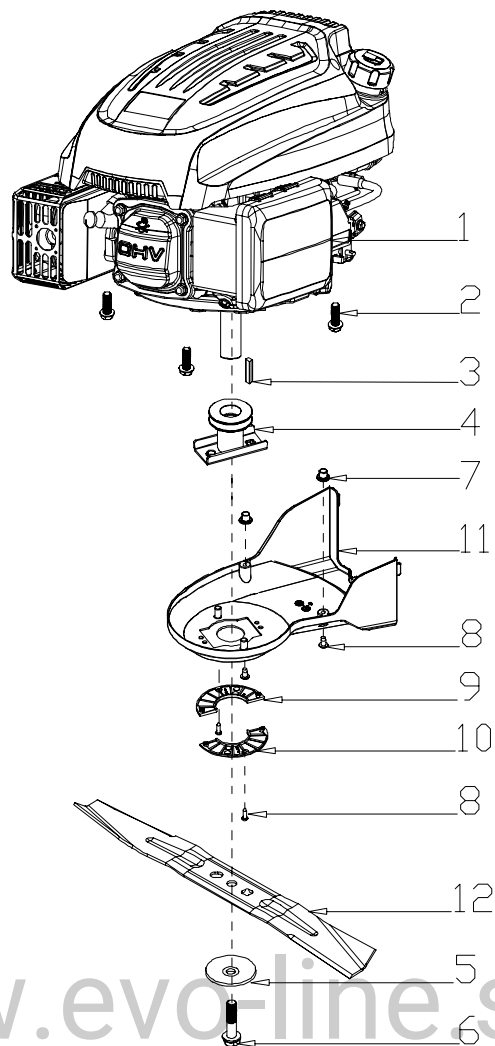

www.evo-line.store

№	Артикул	Наименование	Кол-во
1	G333F100001EVO	Upper Handle	1
2	G3323000000EVO	Foam Pipe	1
3	G3XW00000000EVO	Limiting Stopper	1
4	G339X300000EVO	Cable Fixing Clamp	1
5	G33H2000000EVO	Cable Support	1
6	G339XXA0000EVO	Brake Cable	1
7	G33H2000000EVO	Cable Support	1
8	G3354N00001EVO	Brake Lever	1
9	G33Q0000113EVO	Plastic Decoration	1
10	G339XY90000EVO	Clutch cabel	1
11	G3375000001EVO	Clutch Lever	1
12	G33Q0000110EVO	Plastic Decoration	1

www.evo-line.store

№	Артикул	Наименование	Кол-во
1	G33B4000001EVO	Lower Handle	1
2	G33K0000000EVO	Rope Guide	1
3	B2011B00000EVO	Nut	1
4	B1087W08032EVO	Bolt	2
5	B2009W00000EVO	Nut	2
6	G33J0000000EVO	Handle Plug	2
7	B5019W00000EVO	Flat Washer	4
8	G33C1100013EVO	Knob	4
9	B1088W08050EVO	Bolt	4

№	Артикул	Наименование	Кол-во
1	Y54D0000000EVO	Engine	1
2	B1077W08025EVO	Bolt	3
3	BE001W00000EVO	Flat Key	1
4	G34AWY00000EVO	Blade adapter	1
5	G3520000000EVO	Blade Washer	1
6	B1001B00032EVO	Blade Bolt	1
7	G22K0000000EVO	Screw Cap	2
8	B3022W00000EVO	Screw	4
9	G323G000000EVO	Belt Cover Plate	1
10	G323H000000EVO	Belt Cover Plate	1
11	G623N000000EVO	Belt Cover	1
12	G651VEGA000EVO	21" Blade	1
13	Y2A14000013EVO	Engine cover	1
14	B3034B00000EVO	Screw	2
15	Y28E0000000EVO	Filtering Net Duct of Fuel	1
16	Y28K0000000EVO	Oil Pipe Circlip I	1