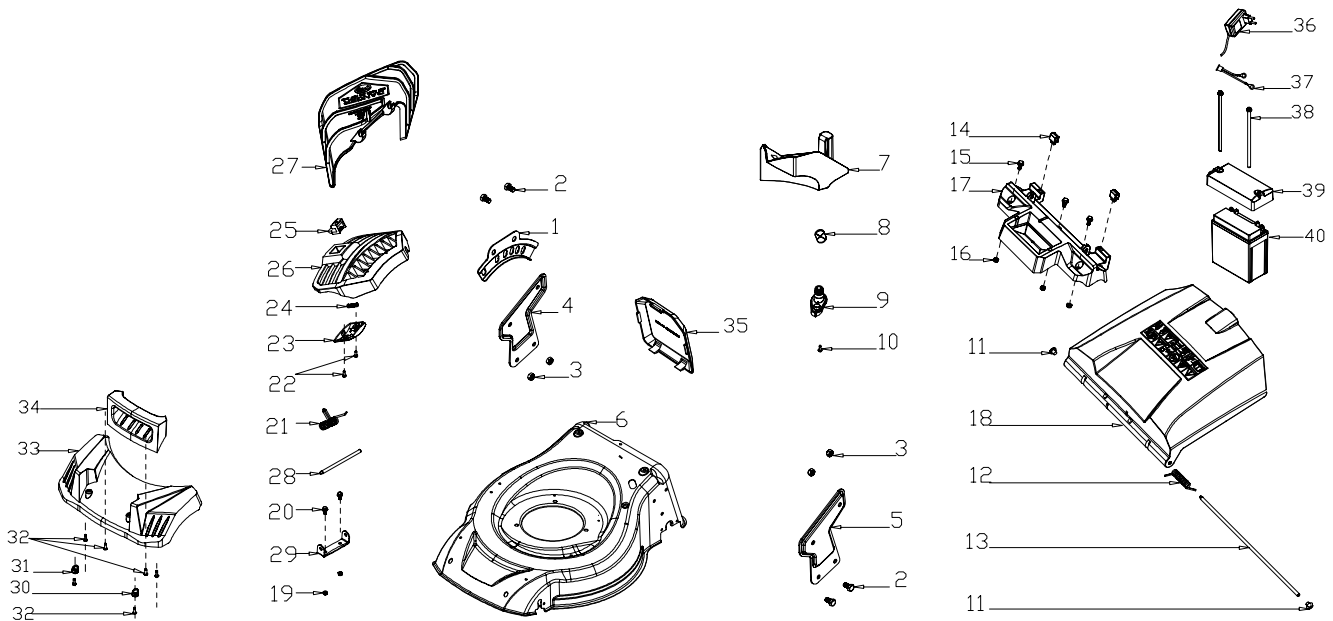

№	Артикул	Наименование	Кол-во
1	G54BD000000EVO	Height Adjustment Plate	1
2	B1036W08015EVO	Bolt	4
3	B2028W000000EVO	Nut	4
4	G42B0000000EVO	Right Bracket	1
5	G42C0000000EVO	Left Bracket	1
6	G6219W0005SEVO	Deck	1
7	G46MN000000EVO	Mulching Plug	1
8	G52E0000000EVO	Cable Sleeve	1
9	G62D1000000EVO	Washing Linker	1
10	B3044W00000EVO	Screw	1
11	G32K0000000EVO	plug	2
12	G36J0000000EVO	Rear Cover Spring	1
13	G36E0000000EVO	Rear Cover Shaft	1
14	G32J0000000EVO	Rear Cover Support	2
15	B1059W06014EVO	Bolt	3
16	B2008W00000EVO	Nut	3
17	G42A0000100EVO	Rear Cover Pedestal	1
18	G46B0000013EVO	Rear Cover	1
19	B2007W00000EVO	Nut	2
20	B1053W05012EVO	Bolt	2
21	G3271000000EVO	Side Discharge Cover Spring	1
22	B3036W00000EVO	Screw	2
23	G328CX00000EVO	Cover Plate	1
24	G328D000000EVO	Spring	1