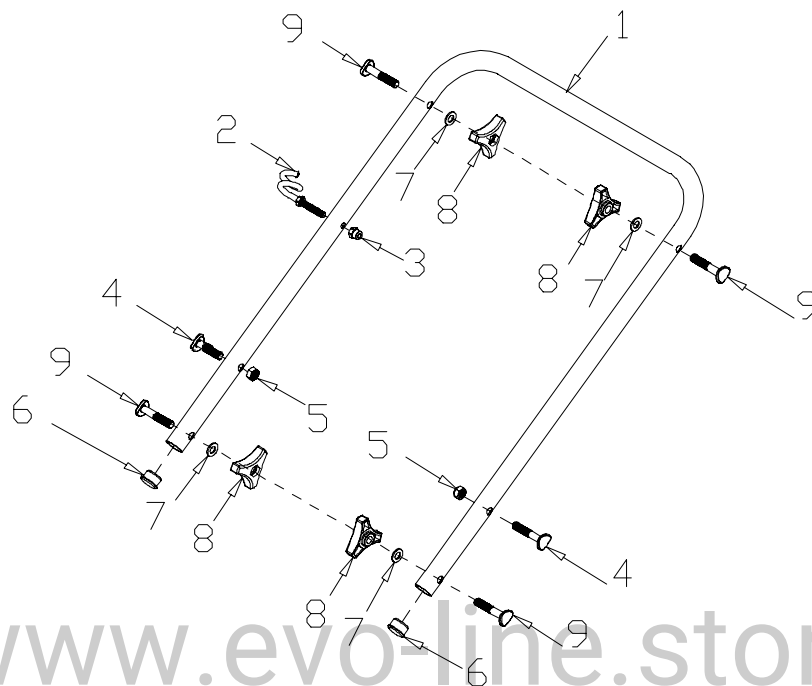

www.evo-line.store

№	Артикул	Наименование	Кол-во
1	G333F100001EVO	Upper Handle	1
2	G3323000000EVO	Foam Pipe	1
3	G3XW00000000EVO	Limiting Stopper	1
4	G339X300000EVO	Cable Fixing Clamp	1
5	G33H2000000EVO	Cable Support	1
6	G639XX50000EVO	Brake Cable	1
7	G33H2000000EVO	Cable Support	1
8	G3354N00001EVO	Brake Lever	1
9	G33Q0000113EVO	Plastic Decoration	1
10	G339XY90000EVO	Clutch cabel	1
11	G3375000001EVO	Clutch Lever	1
12	G33Q0000110EVO	Plastic Decoration	1

www.evo-line.store

№	Артикул	Наименование	Кол-во
1	G33B4000001EVO	Lower Handle	1
2	G33K0000000EVO	Rope Guide	1
3	B2011B00000EVO	Nut	1
4	B1087W08032EVO	Bolt	2
5	B2009W00000EVO	Nut	2
6	G33J0000000EVO	Handle Plug	2
7	B5019W00000EVO	Flat Washer	4
8	G33C1100013EVO	Knob	4
9	B1088W08050EVO	Bolt	4

№	Артикул	Наименование	Кол-во
1	G33F0000000EVO	Upper Cover of Left Panel	1
2	G33G0000000EVO	Lower Cover of Left Panel	1
3	G33L0000013EVO	Handle	1
4	G63R0000000EVO	Cable	1
5	G33M0000000EVO	Bolt	1
6	G33P0000000EVO	Screw	1
7	G33N0000000EVO	Spring	1
8	B2008W00000EVO	Nut	3
9	B1065B06030EVO	Bolt	1
10	B1047W06040EVO	Bolt	1
11	G33FX0000000EVO	Upper Cover of Right Panel	1
12	G33GXN00010EVO	Lower Cover of Right Panel	1
13	G53L1100013EVO	Plastic Grip	1
14	G53L1200100EVO	Operating Grip	1
15	G33P0000000EVO	Screw	1
16	G53M0000000EVO	Fixed Plate	1
17	G33N1000000EVO	Spring	1
18	G33T0000000EVO	Bush	1
19	G53A1400000EVO	Cable	1
20	B2008W00000EVO	Nut	3
21	B1065B06030EVO	Bolt	1
22	B1047W06040EVO	Bolt	1
23	B3034W00000EVO	Screw	4
24	B3032W00000EVO	Screw	4
25	G33E0000010EVO	Handle Panel	1