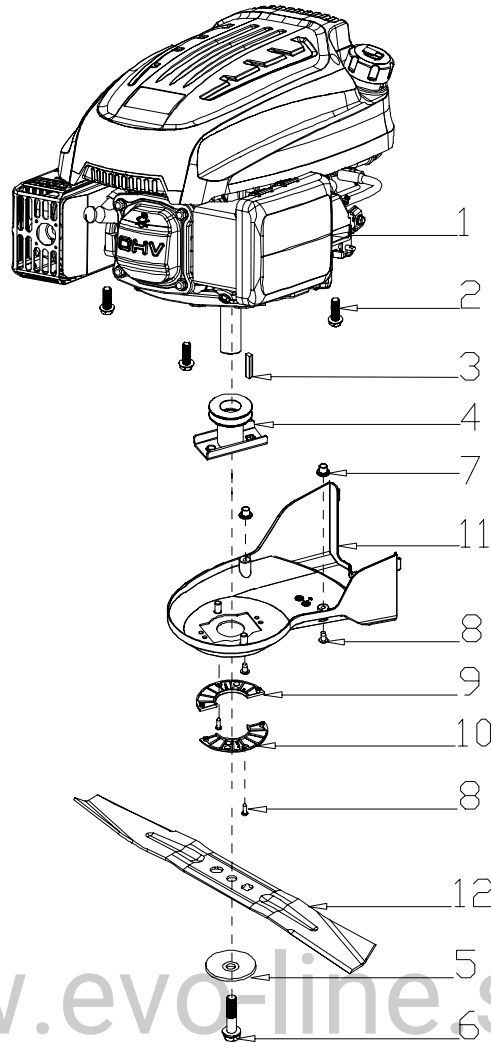

№	Артикул	Наименование	Кол-во
1	Y57DE000000EVO	Engine	1
2	B1077W08025EVO	Bolt	3
3	BE001W000000EVO	Flat Key	1
4	G34AWY000000EVO	Blade adapter	1
5	G35200000000EVO	Blade Washer	1
6	B1001B00032EVO	Blade Bolt	1
7	G22K00000000EVO	Screw Cap	2
8	B3022W000000EVO	Screw	4
9	G323G00000000EVO	Belt Cover Plate	1
10	G323H00000000EVO	Belt Cover Plate	1
11	G623N00000000EVO	Belt Cover	1
12	G651VEGA000EVO	21" Blade	1
13	Y2A14000013EVO	Engine cover	1
14	B3034B000000EVO	Screw	2
15	Y28E00000000EVO	Filtering Net Duct of Fuel	1
16	Y28K00000000EVO	Oil Pipe Circlip I	1