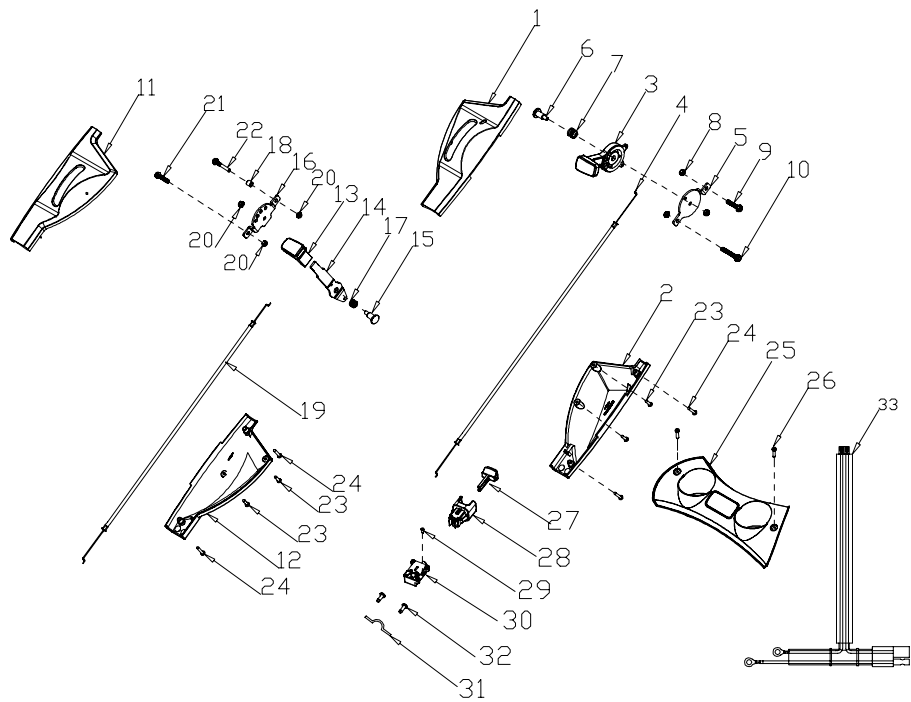

www.evo-line.store

№	Артикул	Наименование	Кол-во
1	G333F100001EVO	Upper Handle	1
2	G3323000000EVO	Foam Pipe	1
3	G3XW00000000EVO	Limiting Stopper	1
4	G339X300000EVO	Cable Fixing Clamp	1
5	G33H2000000EVO	Cable Support	1
6	G639XX50000EVO	Brake Cable	1
7	G33H2000000EVO	Cable Support	1
8	G3354N00001EVO	Brake Lever	1
9	G33Q0000113EVO	Plastic Decoration	1
10	G339XY90000EVO	Clutch cabel	1
11	G3375000001EVO	Clutch Lever	1
12	G33Q0000110EVO	Plastic Decoration	1

www.evo-line.store

№	Артикул	Наименование	Кол-во
1	G33B4000001EVO	Lower Handle	1
2	G33K0000000EVO	Rope Guide	1
3	B2011B00000EVO	Nut	1
4	B1087W08032EVO	Bolt	2
5	B2009W00000EVO	Nut	2
6	G33J0000000EVO	Handle Plug	2
7	B5019W00000EVO	Flat Washer	4
8	G33C1100013EVO	Knob	4
9	B1088W08050EVO	Bolt	4

№	Артикул	Наименование	Кол-во
1	G33F0000000EVO	Upper Cover of Left Panel	1
2	G33G0000000EVO	Lower Cover of Left Panel	1
3	G33L0000013EVO	Handle	1
4	G63R0000000EVO	Cable	1
5	G33M0000000EVO	Bolt	1
6	G33P0000000EVO	Screw	1
7	G33N0000000EVO	Spring	1
8	B2008W00000EVO	Nut	3
9	B1065B06030EVO	Bolt	1
10	B1047W06040EVO	Bolt	1
11	G33FX0000000EVO	Upper Cover of Right Panel	1
12	G33GXN00010EVO	Lower Cover of Right Panel	1
13	G53L1100013EVO	Plastic Grip	1
14	G53L1200100EVO	Operating Grip	1
15	G33P0000000EVO	Screw	1
16	G53M0000000EVO	Fixed Plate	1
17	G33N1000000EVO	Spring	1
18	G33T0000000EVO	Bush	1
19	G53A1400000EVO	Cable	1
20	B2008W00000EVO	Nut	3
21	B1065B06030EVO	Bolt	1
22	B1047W06040EVO	Bolt	1
23	B3034W00000EVO	Screw	4
24	B3032W00000EVO	Screw	4
25	G33E0000010EVO	Handle Panel	1