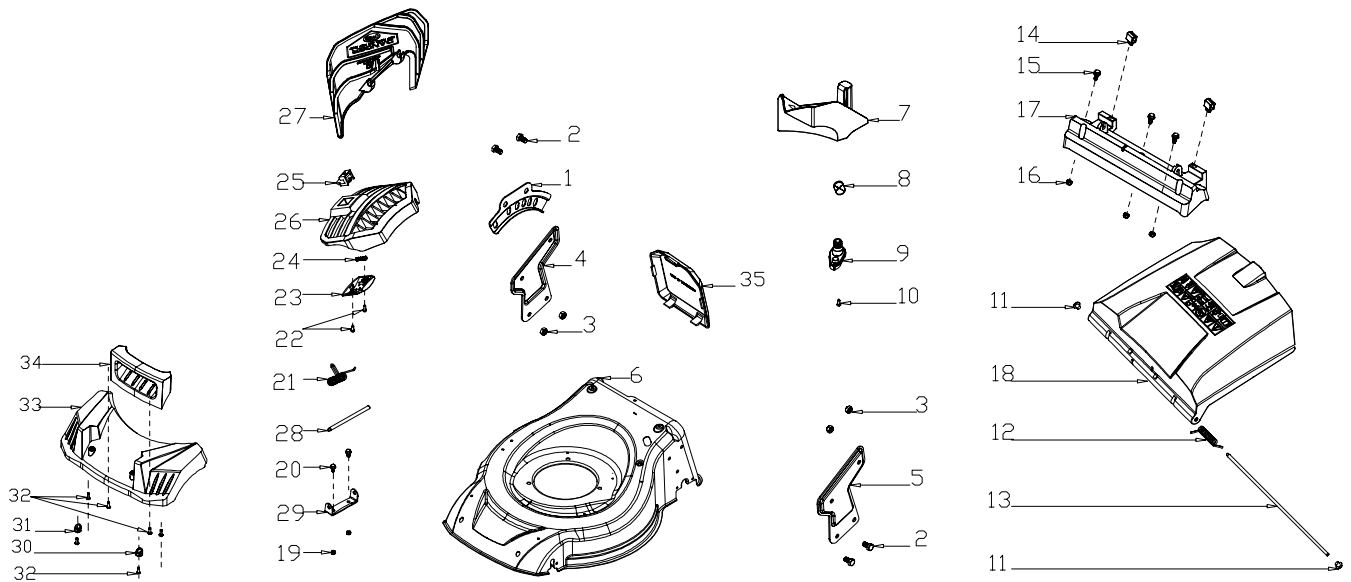

№	Артикул	Наименование	Кол-во
1	G54BD000000EVO	Height Adjustment Plate	1
2	B1036W08015EVO	Bolt	4
3	B2028W000000EVO	Nut	4
4	G42B0000000EVO	Right Bracket	1
5	G42C0000000EVO	Left Bracket	1
6	G6219W0005SEVO	Deck	1
7	G46MN000000EVO	Mulching Plug	1
8	G52E0000000EVO	Cable Sleeve	1
9	G62D1000000EVO	Washing Linker	1
10	B3044W00000EVO	Screw	1
11	G32K0000000EVO	plug	2
12	G36J0000000EVO	Rear Cover Spring	1
13	G36E0000000EVO	Rear Cover Shaft	1
14	G32J0000000EVO	Rear Cover Support	2
15	B1059W06014EVO	Bolt	3
16	B2008W00000EVO	Nut	3
17	G42A0000010EVO	Rear Cover Pedestal	1
18	G46B0000013EVO	Rear Cover	1
19	B2007W00000EVO	Nut	2
20	B1053W05012EVO	Bolt	2
21	G3271000000EVO	Side Discharge Cover Spring	1
22	B3036W00000EVO	Screw	2
23	G328CX00000EVO	Cover Plate	1
24	G328D000000EVO	Spring	1