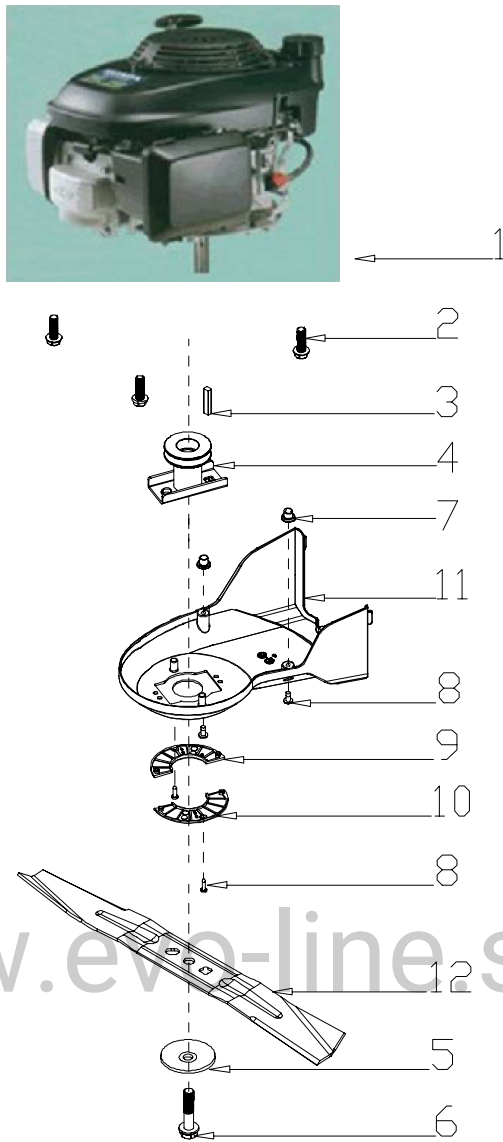

№	Артикул	Наименование	Кол-во
1	G333F100001EVO	Upper Handle	1
2	G3323000000EVO	Foam Pipe	1
3	G3XW00000000EVO	Limiting Stopper	1
4	B2008W000000EVO	Nut	1
5	G339X300000EVO	Cable Fixing Clamp	1
6	B1066B06032EVO	Bolt	1
7	G33H2000000EVO	Cable Support	1
8	G639XXNN000EVO	Cable	1
9	G33H2000000EVO	Cable Support	1
10	G3354N00001EVO	Brake Lever	1
11	G33Q0000113EVO	Plastic Decoration	1
12	G339XY90000EVO	Clutch cabel	1
13	G3375000001EVO	Clutch Lever	1
14	G33Q0000110EVO	Plastic Decoration	1

www.evo-line.store

№	Артикул	Наименование	Кол-во
1	G33B4000001EVO	Lower Handle	1
2	G33K0000000EVO	Rope Guide	1
3	B2011B00000EVO	Nut	1
4	B1087W08032EVO	Bolt	2
5	B2009W00000EVO	Nut	2
6	G33J0000000EVO	Handle Plug	2
7	B5019W00000EVO	Flat Washer	4
8	G33C1100013EVO	Knob	4
9	B1088W08050EVO	Bolt	4

№	Артикул	Наименование	Кол-во
1	G33F0000000EVO	Upper Cover of Left Panel	1
2	G33G0000000EVO	Lower Cover of Left Panel	1
3	G33FX0000000EVO	Upper Cover of Right Panel	1
4	G33GX0000000EVO	Lower Cover of Right Panel	1
5	G53L1100013EVO	Plastic Grip	1
6	G53L1200100EVO	Operating Grip	1
7	G33P0000000EVO	Screw	1
8	G53M0000000EVO	Fixed Plate	1
9	G33N1000000EVO	Spring	1
10	G33T0000000EVO	Bush	1
11	G53A1400000EVO	Cable	1
12	B2008W00000EVO	Nut	3
13	B1065B06030EVO	Bolt	1
14	B1047W06040EVO	Bolt	1
15	B3034W00000EVO	Screw	4
16	B3032W00000EVO	Screw	4
17	G33U0000000EVO	Handle Panel	1
18	G33E0000010EVO	Handle Panel	1
19	B3032W00000EVO	Screw	2

№	Артикул	Наименование	Кол-во
1	GCV200N3000EVO	Engine	1
2	B3001B00000EVO	Screw	3
3	BE005W00000EVO	Flat Key	1
4	G34AWX00000EVO	Blade adapter	1
5	G3520000000EVO	Blade Washer	1
6	B1001B00032EVO	Blade Bolt	1
7	G22K0000000EVO	Screw Cap	2
8	B3022W00000EVO	Screw	4
9	G323G000000EVO	Belt Cover Plate	1
10	G323H000000EVO	Belt Cover Plate	1
11	G623N000000EVO	Belt Cover	1
12	G651VEGA000EVO	21" Blade	1