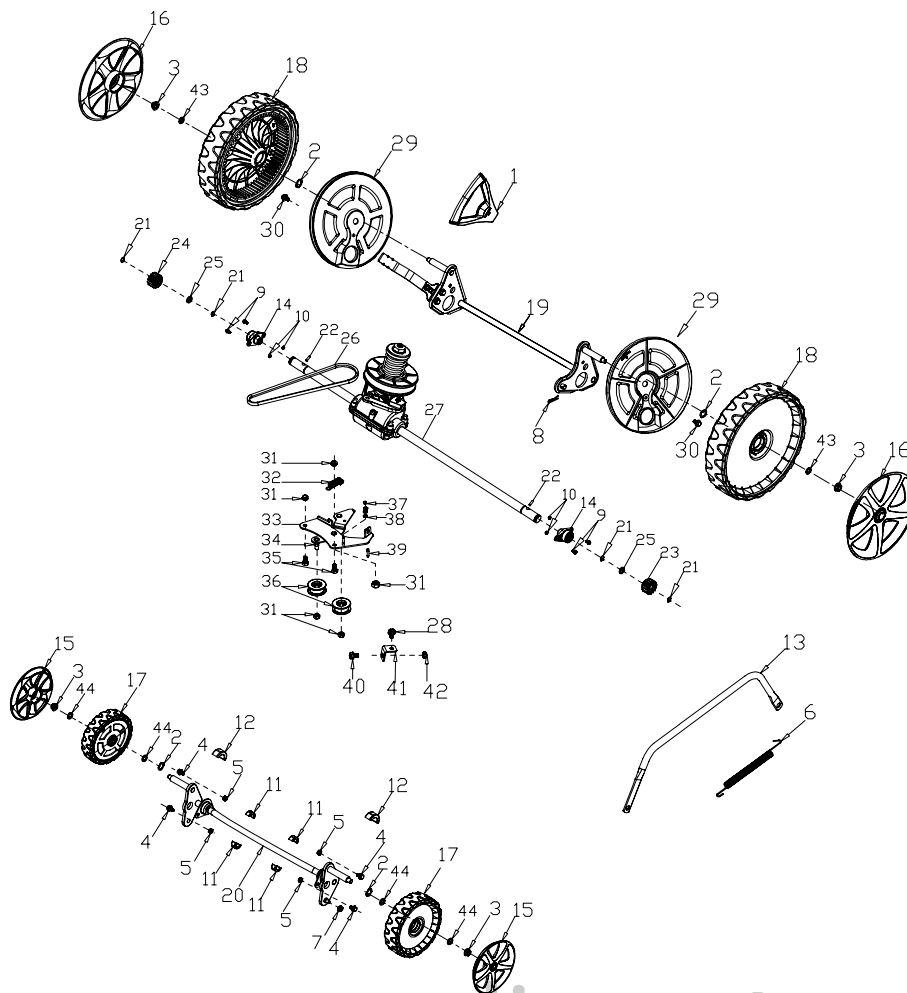

www.evo-line.store

№	Артикул	Наименование	Кол-во
1	G4420000013EVO	Height Adjustment Handle	1
2	B6009B00000EVO	Spring Washer	4
3	B2017W00000EVO	Nut	4
4	B1058W06012EVO	Bolt	4
5	B2008W00000EVO	Nut	4
6	G34AX100000EVO	Height adjustment Spring	1
7	B2016W00000EVO	Nut	1
8	BB004W00000EVO	Split Pin	1
9	B1053W05012EVO	Bolt	4
10	B2007W00000EVO	Nut	4
11	G349X000000EVO	Shaft Sleeve	4
12	G4CT0000000EVO	Bush	2
13	G6410000100EVO	Height Adjustment Connecting Rod	1
14	G34DV000000EVO	Shaft Sleeve	2
15	G34T0000073EVO	8" Outer Wheel Cover	2.00
16	G54X0000073EVO	11" Outer Wheel Cover	2.00
17	G34H20N1000EVO	8" Wheel	2
18	G54N00N0000EVO	11" wheel	2