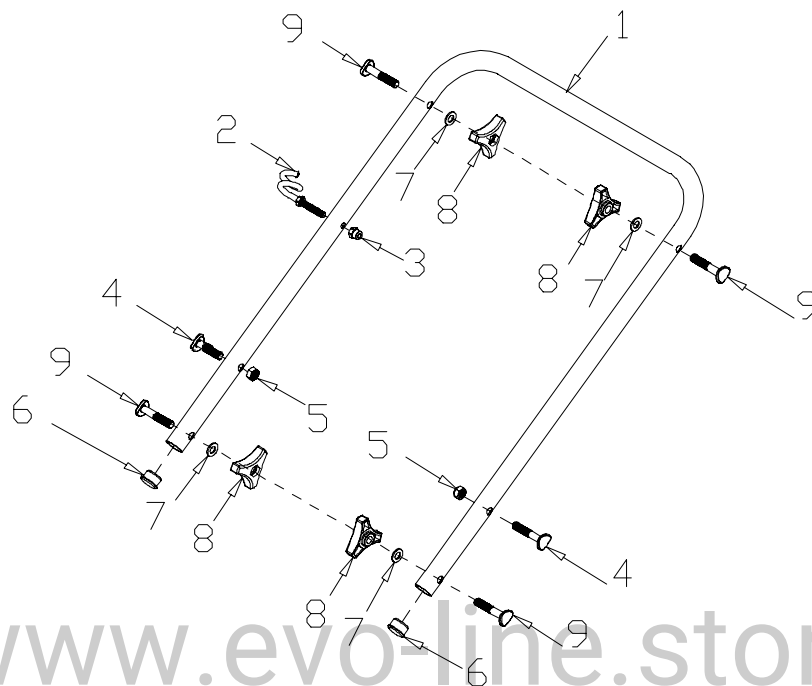

№	Артикул	Наименование	Кол-во
1	G333F100001EVO	Upper Handle	1
2	G3323000000EVO	Foam Pipe	1
3	G3XW00000000EVO	Limiting Stopper	1
4	B2008W000000EVO	Nut	1
5	G339X300000EVO	Cable Fixing Clamp	1
6	B1066B06032EVO	Bolt	1
7	G33H2000000EVO	Cable Support	1
8	G639XXNN000EVO	Cable	1
9	G33H2000000EVO	Cable Support	1
10	G3354N00001EVO	Brake Lever	1
11	G33Q0000113EVO	Plastic Decoration	1
12	G339XY90000EVO	Clutch cabel	1
13	G3375000001EVO	Clutch Lever	1
14	G33Q0000110EVO	Plastic Decoration	1

www.evo-line.store

№	Артикул	Наименование	Кол-во
1	G33B4000001EVO	Lower Handle	1
2	G33K0000000EVO	Rope Guide	1
3	B2011B00000EVO	Nut	1
4	B1087W08032EVO	Bolt	2
5	B2009W00000EVO	Nut	2
6	G33J0000000EVO	Handle Plug	2
7	B5019W00000EVO	Flat Washer	4
8	G33C1100013EVO	Knob	4
9	B1088W08050EVO	Bolt	4

№	Артикул	Наименование	Кол-во
1	G33F0000000EVO	Upper Cover of Left Panel	1
2	G33G0000000EVO	Lower Cover of Left Panel	1
3	G33FX0000000EVO	Upper Cover of Right Panel	1
4	G33GX0000000EVO	Lower Cover of Right Panel	1
5	G53L1100013EVO	Plastic Grip	1
6	G53L1200100EVO	Operating Grip	1
7	G33P0000000EVO	Screw	1
8	G53M0000000EVO	Fixed Plate	1
9	G33N1000000EVO	Spring	1
10	G33T0000000EVO	Bush	1
11	G53A1400000EVO	Cable	1
12	B2008W00000EVO	Nut	3
13	B1065B06030EVO	Bolt	1
14	B1047W06040EVO	Bolt	1
15	B3034W00000EVO	Screw	4
16	B3032W00000EVO	Screw	4
17	G33U0000000EVO	Handle Panel	1
18	G33E0000010EVO	Handle Panel	1
19	B3032W00000EVO	Screw	2

№	Артикул	Наименование	Кол-во
1	GCV200N3000EVO	Engine	1
2	B3001B00000EVO	Screw	3
3	BE005W00000EVO	Flat Key	1
4	G34AWX00000EVO	Blade adapter	1
5	G3520000000EVO	Blade Washer	1
6	B1001B00032EVO	Blade Bolt	1
7	G22K0000000EVO	Screw Cap	2
8	B3022W00000EVO	Screw	4
9	G323G000000EVO	Belt Cover Plate	1
10	G323H000000EVO	Belt Cover Plate	1
11	G623N000000EVO	Belt Cover	1
12	G651VEGA000EVO	21" Blade	1