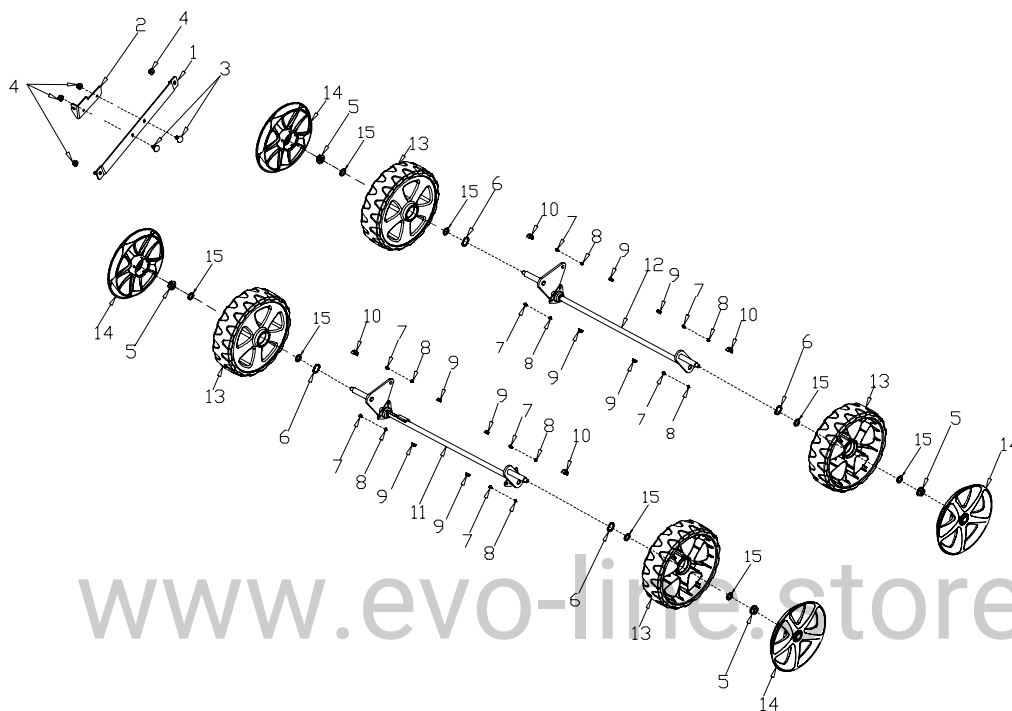

www.evo-line.store

www.evo-line.store

№	Артикул	Наименование	Кол-во
1	B2020W00000EVO	Nut	2
2	TS070000010EVO	Knob	1
3	B1059W06014EVO	Bolt	4
4	B2008W00000EVO	Nut	4
5	TS0J4000000EVO	Plate	1
6	TS0H1000000EVO	Cover	1
7	B2009W00000EVO	Nut	1
8	TS010100004EVO	Deck	1
9	B1036W08015EVO	Bolt	4
10	B2028W00000EVO	Nut	4
11	G32C0000000EVO	Left Bracket	1
12	G32B0000000EVO	Right Bracket	1
13	G32K0000000EVO	plug	1
14	TS06A000000EVO	Rear Cover Shaft	1
15	TS06B000000EVO	Rear Cover Spring	1
16	B1059W06014EVO	Bolt	2
17	B2008W00000EVO	Nut	2
18	TS050000010EVO	pedestal of rear cover	1
19	TS060000010EVO	Rear Cover	1

20	B3023W00000EVO	Screw	6
21	B3051B00000EVO	Screw	2
22	B3074B00000EVO	Screw	2
23	TS020000010EVO	Front handle base	1
24	TS040000013EVO	Decoration plate	1
25	TS030000055EVO	upper cover	1

№	Артикул	Наименование	Кол-во
1	HSD21200000EVO	Engine	1
2	BE001W00000EVO	Flat Key	1
3	B1101B00025EVO	Bolt	1
4	B1044W08045EVO	Bolt	4
5	TS0Y7000000EVO	Bush	2
6	B2028W00000EVO	Nut	5
7	BA00RB00000EVO	Belt	1
8	TS0D1900000EVO	Pulley wheel	1
9	B5005W00000EVO	Flat Washer	2
10	B6006W00000EVO	Spring washer	2
11	B1010W08045EVO	Bolt	1
12	G54BN120000EVO	Idle pulley	1
13	TS2F1200000EVO	Pulley bush	1
14	B2008W00000EVO	Nut	6
15	TS0J3010000EVO	Pan assy	1
16	BE00BW00000EVO	Flat Key	1

17	B300GB00000EVO	Screw	1
18	B1059W06014EVO	Bolt	6
19	TS0E0100000EVO	Belt wheel	1
20	B1078W08025EVO	Bolt	1
21	TS0Y9000000EVO	Bush	2
22	B3051B00000EVO	Screw	2
23	TS080000010EVO	belt cover	1

№	Артикул	Наименование	Кол-во
1	TS0B0000000EVO	Connecting rod	1
2	TS0C0000000EVO	fixed plate	1
3	B1104W06015EVO	Bolt	2
4	B2016W00000EVO	Nut	4
5	B2017W00000EVO	Nut	4
6	B6009B00000EVO	Spring Washer	4
7	B1058W06012EVO	Bolt	8
8	B2008W00000EVO	Nut	8
9	G349X000000EVO	Shaft Sleeve	8
10	G3CT0000000EVO	Bush	4
11	TS090000000EVO	Front Axle	1
12	TS0A0000000EVO	Rear Axle	1
13	G34H0A00000EVO	8" Wheel	4
14	G34T0000073EVO	8" Outer Wheel Cover	4.00
15	B5074W00000EVO	Flat washer	8