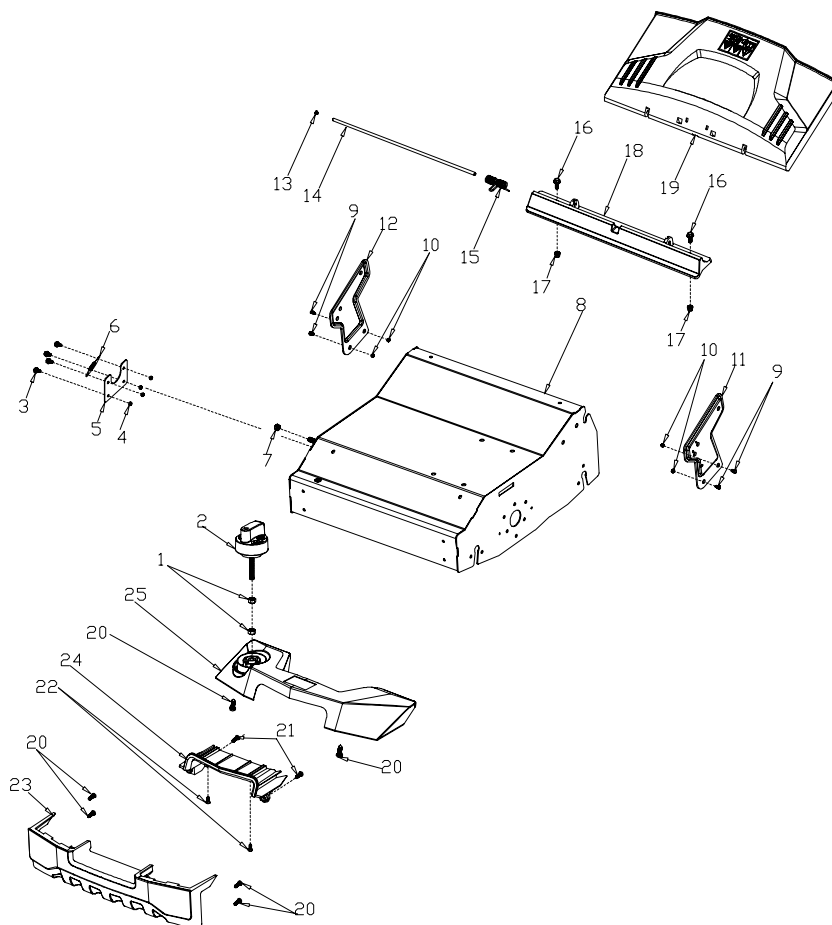

№	Артикул	Наименование	Кол-во
1	G3XW0000000EVO	Limiting Stopper	1
2	G3323000000EVO	Foam Pipe	1
3	TS0U0000001EVO	TS40 upper handle	1
4	TS0T0000001EVO	TS40 lower handle	1
5	G33C1100013EVO	Knob	4
6	B1088W08050EVO	Bolt	4
7	B5019W00000EVO	Flat Washer	4
8	G33K0000000EVO	Rope Guide	1
9	B2011B00000EVO	Nut	1
10	G33H2000000EVO	Cable Support	2
11	B1087W08032EVO	Bolt	2
12	B2009W00000EVO	Nut	2
13	G33J0000000EVO	Handle Plug	2
14	TS0V0000010EVO	Upper Cover of of handrail box	1
15	TS0W0000010EVO	Lower Cover	1
16	B3036B00000EVO	Screw	1
17	B3073B00000EVO	Screw	4
18	TS0X1000000EVO	Handle base plate assembly	1
19	B1103W06030EVO	Bolt	2

20	G53L1100013EVO	Plastic Grip	1
21	TS0X2000000EVO	Height Adjustment Handle	1
22	B1058W06012EVO	Bolt	1
23	B2008W00000EVO	Nut	3
24	TS0X3000000EVO	Height Adjustment Spring	1
25	TS0Y1000000EVO	cable	1
26	TS0X4000000EVO	bolt	1
27	B1103W06030EVO	Bolt	1
28	B2002B00000EVO	Nut	1
29	TS0Y2000000EVO	Brake Cable	1
30	TS0Y2XX0000EVO	fixed plate	1
31	TS0Y2X00000EVO	Brake Cable	1
32	G3354N00001EVO	Brake Lever	1
33	G33Q0000113EVO	Plastic Decoration	1

www.evo-line.store

www.evo-line.store

№	Артикул	Наименование	Кол-во
1	B2020W00000EVO	Nut	2
2	TS070000010EVO	Knob	1
3	B1059W06014EVO	Bolt	4
4	B2008W00000EVO	Nut	4
5	TS0J4000000EVO	Plate	1
6	TS0H1000000EVO	Cover	1
7	B2009W00000EVO	Nut	1
8	TS010100004EVO	Deck	1
9	B1036W08015EVO	Bolt	4
10	B2028W00000EVO	Nut	4
11	G32C0000000EVO	Left Bracket	1
12	G32B0000000EVO	Right Bracket	1
13	G32K0000000EVO	plug	1
14	TS06A000000EVO	Rear Cover Shaft	1
15	TS06B000000EVO	Rear Cover Spring	1
16	B1059W06014EVO	Bolt	2
17	B2008W00000EVO	Nut	2
18	TS050000010EVO	pedestal of rear cover	1
19	TS060000010EVO	Rear Cover	1