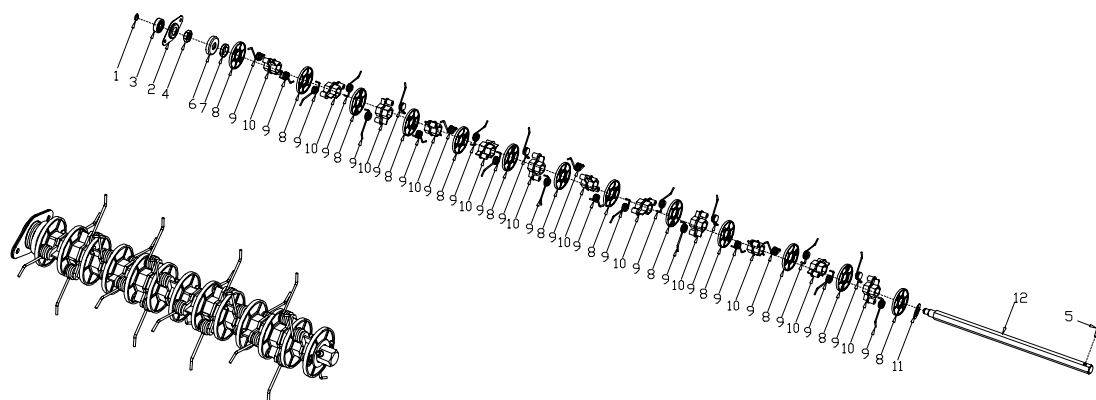

№	Артикул	Наименование	Кол-во
1	TS40SCPZCX0EVO	spring claw assy	1