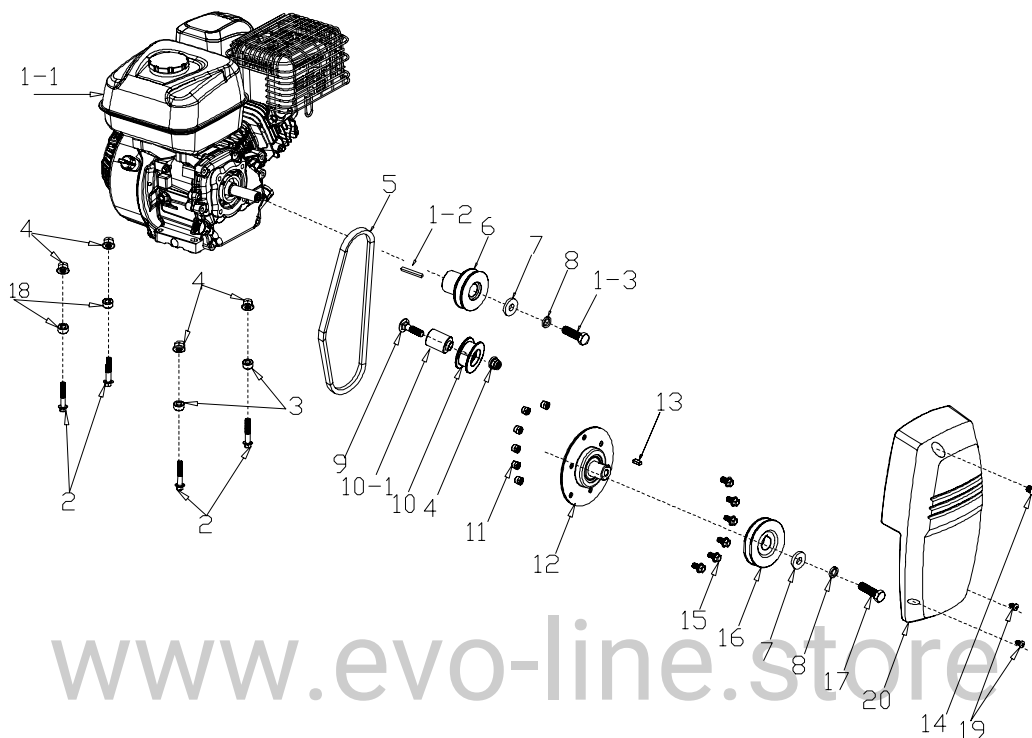

20	B3023W00000EVO	Screw	6
21	B3051B00000EVO	Screw	2
22	B3074B00000EVO	Screw	2
23	TS020000010EVO	Front handle base	1
24	TS040000013EVO	Decoration plate	1
25	TS030000055EVO	upper cover	1

№	Артикул	Наименование	Кол-во
1	HSD21200000EVO	Engine	1
2	BE001W00000EVO	Flat Key	1
3	B1101B00025EVO	Bolt	1
4	B1044W08045EVO	Bolt	4
5	TS0Y7000000EVO	Bush	2
6	B2028W00000EVO	Nut	5
7	BA00RB00000EVO	Belt	1
8	TS0D1900000EVO	Pulley wheel	1
9	B5005W00000EVO	Flat Washer	2
10	B6006W00000EVO	Spring washer	2
11	B1010W08045EVO	Bolt	1
12	G54BN120000EVO	Idle pulley	1
13	TS2F1200000EVO	Pulley bush	1
14	B2008W00000EVO	Nut	6
15	TS0J3010000EVO	Pan assy	1
16	BE00BW00000EVO	Flat Key	1