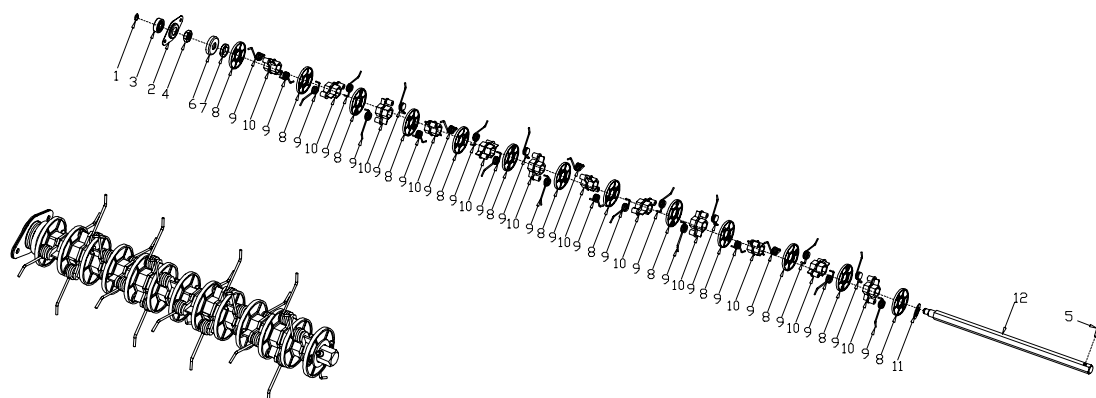

№	Артикул	Наименование	Кол-во
1	TS40SCPZCX0EVO	spring claw assy	1