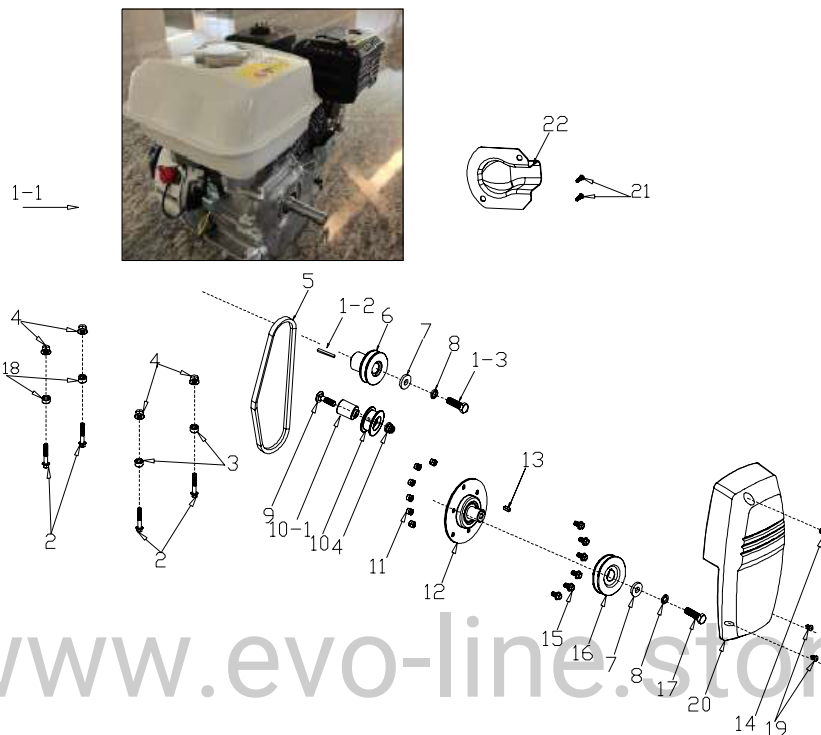

20	B3023W00000EVO	Screw	6
21	B3051B00000EVO	Screw	2
22	B3074B00000EVO	Screw	2
23	TS020000010EVO	Front handle base	1
24	TS040000013EVO	Decoration plate	1
25	TS030000055EVO	upper cover	1

www.evo-line.store

№	Артикул	Наименование	Кол-во
1	GP200000000EVO	Engine	1
2	BE001W00000EVO	Flat Key	1
3	B1101B00025EVO	Bolt	1
4	B1044W08045EVO	Bolt	4
5	TS0Y7000000EVO	Bush	2
6	B2028W00000EVO	Nut	5
7	BA00RB00000EVO	Belt	1
8	TS0D1900000EVO	Pulley wheel	1
9	B5005W00000EVO	Flat Washer	2
10	B6006W00000EVO	Spring washer	2
11	B1010W08045EVO	Bolt	1
12	G54BN120000EVO	Idle pulley	1
13	TS2F1200000EVO	Pulley bush	1
14	B2008W00000EVO	Nut	6
15	TS0J3010000EVO	Pan assy	1
16	BE00BW00000EVO	Flat Key	1