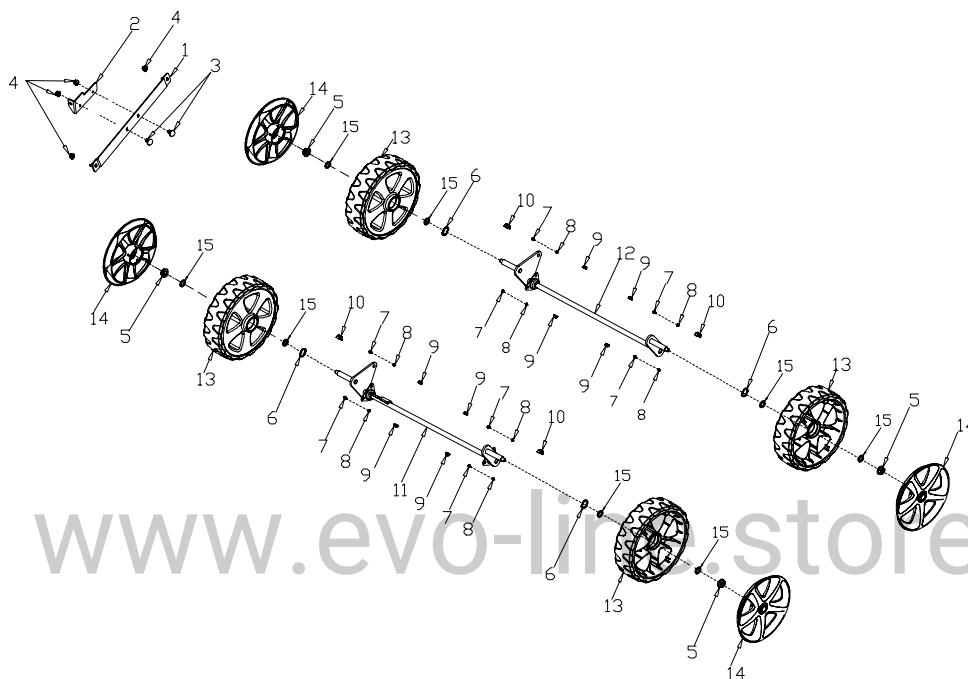

17	B300GBX0000EVO	Screw	1
18	B1059W06014EVO	Bolt	6
19	TS0E0100000EVO	Pan assy	1
20	B1078W08025EVO	Bolt	1
21	TS0Y9000000EVO	Bush	2
22	B3051B00000EVO	Screw	2
23	TS080000010EVO	belt cover	1
24	B3033W00000EVO	Screw	2
25	TS0YA000000EVO	Turning nose of muffler	1

№	Артикул	Наименование	Кол-во
1	TS0B0000000EVO	Connecting rod	1
2	TS0C0000000EVO	fixed plate	1
3	B1104W06015EVO	Bolt	2
4	B2016W00000EVO	Nut	4
5	B2017W00000EVO	Nut	4
6	B6009B00000EVO	Spring Washer	4
7	B1058W06012EVO	Bolt	8
8	B2008W00000EVO	Nut	8
9	G349X000000EVO	Shaft Sleeve	8
10	G3CT0000000EVO	Bush	4
11	TS090000000EVO	Front Axle	1
12	TS0A0000000EVO	Rear Axle	1
13	G34H0A00000EVO	8" Wheel	4
14	G34T0000073EVO	8" Outer Wheel Cover	4.00
15	B5074W00000EVO	Flat Washer	8