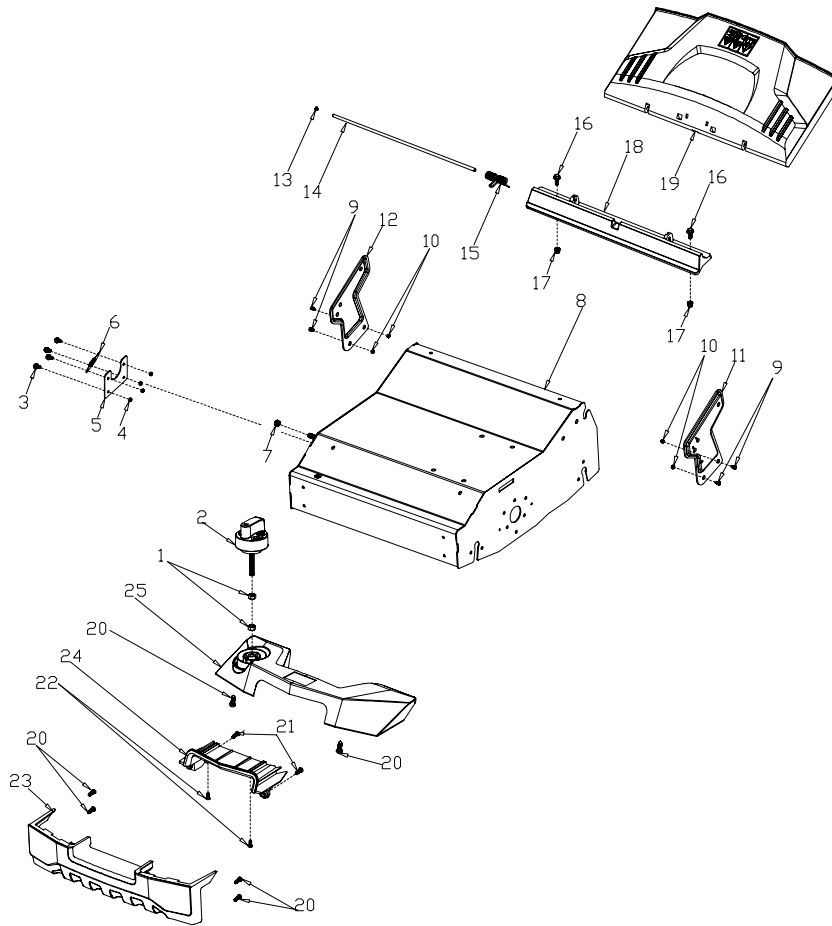

№	Артикул	Наименование	Кол-во
1	G3XW0000000EVO	Limiting Stopper	1
2	G3323000000EVO	Foam Pipe	1
3	TS0U0000001EVO	TS40 upper handle	1
4	TS0T0000001EVO	TS40 lower handle	1
5	G33C1100013EVO	Knob	4
6	B1088W08050EVO	Bolt	4
7	B5019W00000EVO	Flat Washer	4
8	G33K0000000EVO	Rope Guide	1
9	B2011B00000EVO	Nut	1
10	G33H2000000EVO	Cable Support	2
11	B1087W08032EVO	Bolt	2
12	B2009W00000EVO	Nut	2
13	G33J0000000EVO	Handle Plug	2
14	TS0V0000010EVO	Upper Cover of of handrail box	1
15	TS0W0000010EVO	Lower Cover	1
16	B3036B00000EVO	Screw	1
17	B3073B00000EVO	Screw	4
18	TS0X1000000EVO	Handle base plate assembly	1
19	B1103W06030EVO	Bolt	2

20	G53L1100013EVO	Plastic Grip	1
21	TS0X2000000EVO	Height Adjustment Handle	1
22	B1058W06012EVO	Bolt	1
23	B2008W00000EVO	Nut	3
24	TS0X3000000EVO	Height Adjustment Spring	1
25	TS0Y1000000EVO	cable	1
26	TS0X4000000EVO	bolt	1
27	B1103W06030EVO	Bolt	1
28	B2002B00000EVO	Nut	1
29	TS0Y2000000EVO	Brake Cable	1
30	TS0Y2XX0000EVO	fixed plate	1
31	TS0Y2X00000EVO	Brake Cable	1
32	G3354N00001EVO	Brake Lever	1
33	G33Q0000113EVO	Plastic Decoration	1
34	TS0YHONDA10EVO	Earth terminal	1
35	TS0YHONDA20EVO	Ignition wire	1

www.evo-line.store

www.evo-line.store

№	Артикул	Наименование	Кол-во
1	B2020W00000EVO	Nut	2
2	TS070000010EVO	Knob	1
3	B1059W06014EVO	Bolt	4
4	B2008W00000EVO	Nut	4
5	TS0J4000000EVO	Plate	1
6	TS0H1000000EVO	Cover	1
7	B2009W00000EVO	Nut	1
8	TS010100004EVO	Deck	1
9	B1036W08015EVO	Bolt	4
10	B2028W00000EVO	Nut	4
11	G32C0000000EVO	Left Bracket	1
12	G32B0000000EVO	Right Bracket	1
13	G32K0000000EVO	plug	1
14	TS06A000000EVO	Rear Cover Shaft	1
15	TS06B000000EVO	Rear Cover Spring	1
16	B1059W06014EVO	Bolt	2
17	B2008W00000EVO	Nut	2
18	TS050000010EVO	pedestal of rear cover	1
19	TS060000010EVO	Rear Cover	1