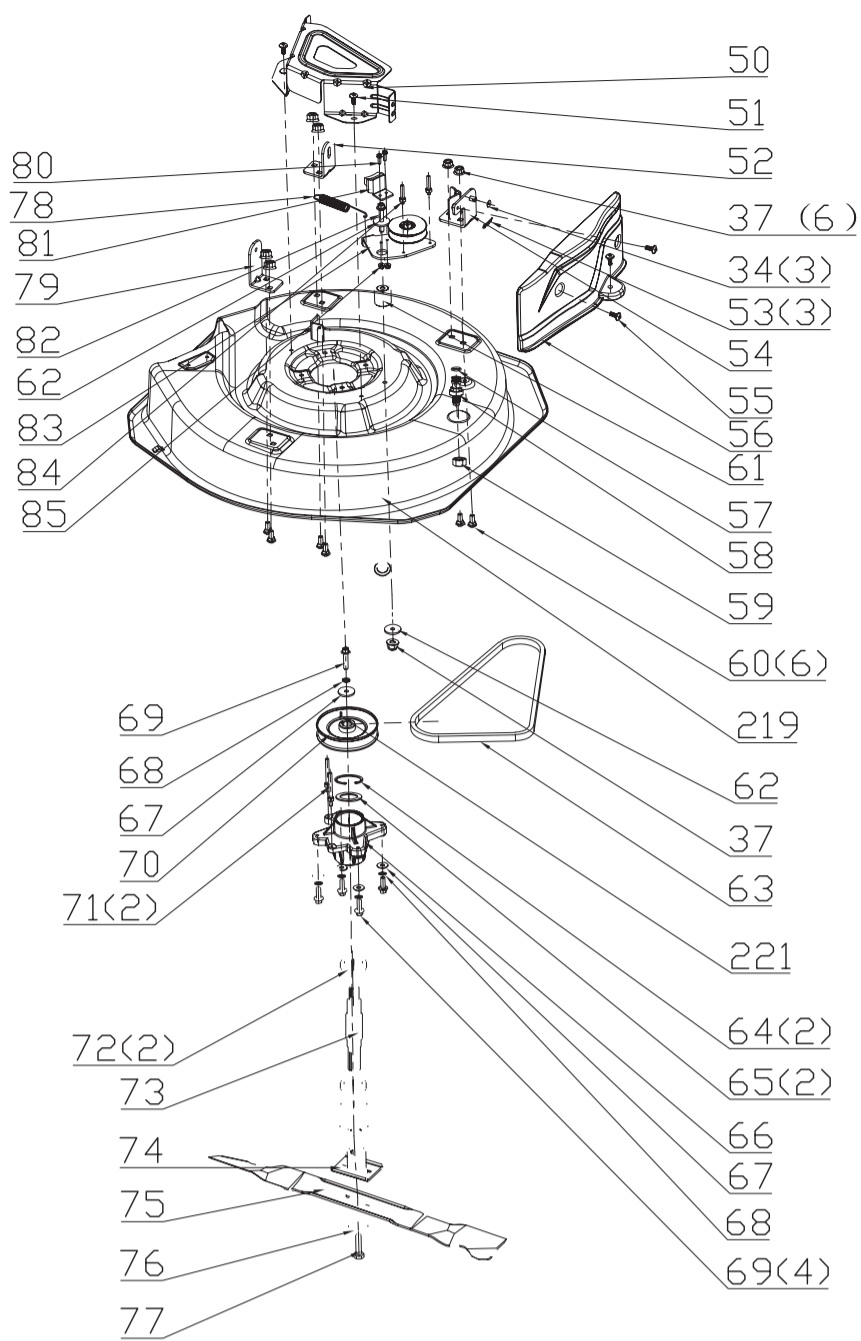

www.evo-line.store

| № | Артикул | Наименование | Кол-во |
|---|-----------|-----------------------------------|--------|
| 1 | 830036EVO | COVER PLATE | 1 |
| 2 | 92339EVO | NUT (M8) | 14 |
| 3 | 831022EVO | FLAT WASHER (Φ8xΦ50x3) | 1 |
| 4 | 830032EVO | STEERING WHEEL ASSEMBLY | 1 |
| 5 | 830033EVO | STEERING WHEEL BASE | 1 |
| 6 | 606385EVO | FLAT WASHER (φ30*φ18*3) | 2 |
| 7 | 830034EVO | DECORATIVE CYLINDER CUSHION BLOCK | 1 |
| 8 | 830116EVO | DECORATIVE CYLINDER | 1 |

www.evo-line.store

| № | Артикул | Наименование | Кол-во |
|-----|-----------|--------------------------------|--------|
| 55 | 91122EVO | BOLT (8×5mm_M6×10mm) | 9 |
| 128 | 830115EVO | WATER CUP HOLDER | 1 |
| 129 | 830152EVO | DECORATING PARTS | 1 |
| 131 | 830196EVO | ELECTRIC DOOR LOCK | 1 |
| 132 | 93101EVO | PIN SHAFT | 1 |
| 133 | 831185EVO | TORSION SPRING | 1 |
| 134 | 830118EVO | BATTERY COVER | 1 |
| 135 | 92197EVO | SCREW (ST3.5×13) | 8 |
| 136 | 91121EVO | BOLT DIAMETER (8×14mm_M6×10mm) | 9 |
| 137 | 830112EVO | DECORATING PARTS | 1 |