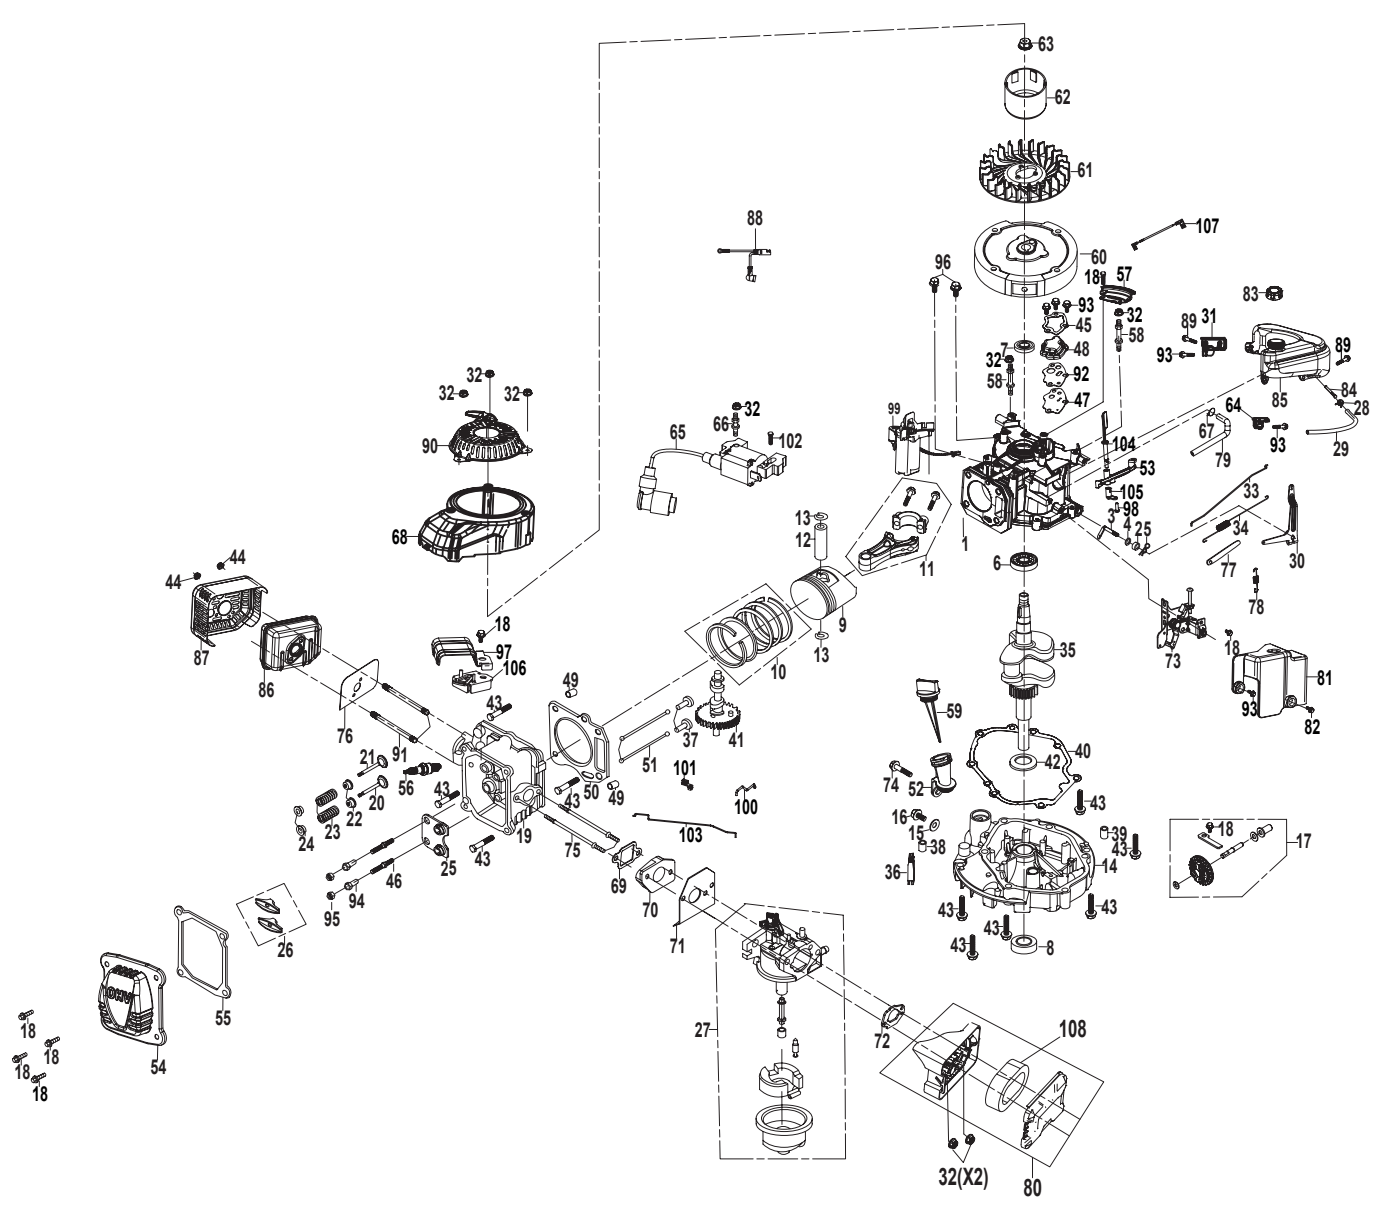

№	Артикул	Наименование	Кол-во
1	300223EVO	CRANKCASE	1
2	93520EVO	SEAL,GOVERNOR ARM SHAFT	1
3	293901EVO	SHAFT,GOVERNOR ARM	1
4	96808EVO	WASHER,GOVERNOR ARM SHAFT	1
5	243902EVO	PIN,LOCK	1
6	93009EVO	BALL BEARING	1
7	93517EVO	OIL SEAL	1
8	93521EVO	OIL SEAL	1
9	371201EVO	PISTON	1
10	371601EVO	SCRAPER RING SET ,PISTON	1
11	371501EVO	ROD ASSEMBLY., CONNECTING	1
12	315502EVO	PIN, PISTON	1
13	291301EVO	CLIP, PISTON	2
14	300123EVO	COVER ASSEMBLY, CRANKCASE	1
15	94007EVO	WASHER,DRAIN PLUG	1
16	91816EVO	BOLT DRAIN PLUG M10×1.25×15	1
17	314301EVO	GOVERNOR ASSEMBLY	1
18	91325EVO	BOLT M6X12	8
19	371001EVO	CYLINDER HEAD	1
20	301701EVO	VALVE,IN	1
21	305901EVO	VALVE EXHAUST	1
22	291801EVO	RETURNER,INTAKE VALVE	2
23	316001EVO	SPRING,VALVE	2
24	241801EVO	SEAT, VALVE SPRING,IN	2
25	372201EVO	PLATE,PUSH ROD GUIDE	1
26	312101EVO	ROCKER ASSY	2
27	372801EVO	CARBURETOR ASSEMBLY	1
28	96773EVO	FUEL LINE	1
29	503034EVO	CLIP,FUEL LINE φ9.5*0.8	1
30	314001EVO	GOVERNOR ARM	1
31	373506EVO	FUEL TANK PLATE	1
32	90035EVO	NUT M6	8
33	302701EVO	ROD, GOVERNOR	1
34	304201EVO	SPRING, THROTTL RETURN	1
35	370003EVO	CRANKSHAFT ASSEMBLY	1
36	300601EVO	PIPE, OIL DEFENSE	1
37	316101EVO	LIFTER, VALVE	2
38	240903EVO	DOWEL PIN, CASECOVER	1
39	240901EVO	DOWEL PIN, CASECOVER	3
40	96112EVO	PACKING, CASECOVER	1
41	372002EVO	CAMSHAFT ASSEMBLY	1
42	94225EVO	WASHER, CRANKSHAFT	1
43	91352EVO	BOLT M8X50	10
44	90038EVO	NUT M6	2
45	96269EVO	GASKET,BREATHER CHAMBER	1
46	91829EVO	ADJUSTER ROCKER ARM	2
47	309926EVO	BREATHING VALVE SPRING PLATE	1
48	300606EVO	CAP, BREATHER CHAMBER	1
49	240905EVO	PIN, DOWEL	2
50	96163EVO	GASKET, CYLINDER HEAD	1
51	371901EVO	ROD, PUSH	2
52	295608EVO	EXTENSION, OIL FILLER	1
53	290509EVO	SHROUD	1
54	291103EVO	COVER COMP, CYLINDER HEAD	1
55	96103EVO	PACKING, HEADCOVER	1
56	97132EVO	SPARK PULG	1
57	300503EVO	WIND DEFLECTOR B	1
58	91031EVO	BOLT STUD, RECOIL STARTER	2
59	295621-053EVO	DIPSTICK	1
60	300407EVO	FLYWHEEL ASSEMBLY	1
61	304601EVO	FAN, RECOIL STARTER	1
62	314502EVO	PULLEY, STARTER	1
63	90003EVO	NUT M14	1
64	373505EVO	FUEL TANK PLATE	1
65	97528EVO	IGNITION COIL ASSY	1
66	91033EVO	BOLT STUD, IGNITION COIL	1
67	94470EVO	CLIP, FUEL LINE φ11.5	1
68	376302EVO	HOOD, FAN	1
69	96115EVO	PACKING, INTAKE	1
70	302301EVO	INSULATOR, CARBURETOR	1
71	96116EVO	PACKING, CARBURETOR	1
72	96130EVO	GASKET, AIR CLEANER	1
73	294410EVO	SHROUD ASSY, UPPER	1
74	91345EVO	BOLT M8X20	1
75	91074EVO	BOLT, STUD	2
76	96168EVO	PACKING, EXHAUST	1
77	599601EVO	CLIP, WIRE HARNESS	1
78	294108EVO	SPRING, GOVERNOR	1
79	95621EVO	TUBE, BREATHER	1
80	292915EVO	AIR CLEANER ASSEMBLY	1
81	300004EVO	SPEED CONTROLLER GRASS GUARD	1
82	91323EVO	BOLT M5*16	1
83	293601-055EVO	FUEL TANK CAP COMP	1
84	299904EVO	FILTER	1
85	370002EVO	FUEL TANK ASSEMBLY	1
86	373701EVO	MUFFLER COMP	1
87	372501EVO	SHIELD, OUT MUFFLER	1
88	370004EVO	BATTERY WIRING UNIT	1
89	91330EVO	BOLT M6X20	2
90	294816-053EVO	REWIND STARTER ASSY	1
91	91029EVO	BOLT, STUD	2
92	96270EVO	GASKET,BREATHER CHAMBER	1
93	91329EVO	BOLT M6*16	6
94	90036EVO	NUT	2
95	90037EVO	NUT	2
96	91335EVO	BOLT M6X35	2
97	300005EVO	TEMPERATURE CONTROL SWITCH GRASS GUARD	1
98	92014EVO	SCREW ST4.2*13	1
99	97483EVO	STARTING MOTOR ASSEMBLY	1
100	309920EVO	TIE ROD	1
101	329919EVO	LOCK CLAMP	1
102	91384EVO	BOLT M6*30	1
103	376201EVO	ROD,CKOKE	1
104	309911EVO	LEAF BLADE	1
105	309913EVO	THE ROTOR	1
106	309919EVO	TEMPERATURE CONTROL SWITCH	1
107	466403EVO	FLAMEOUT WIRE	1
108	5314EVO	AIR FILTER	1