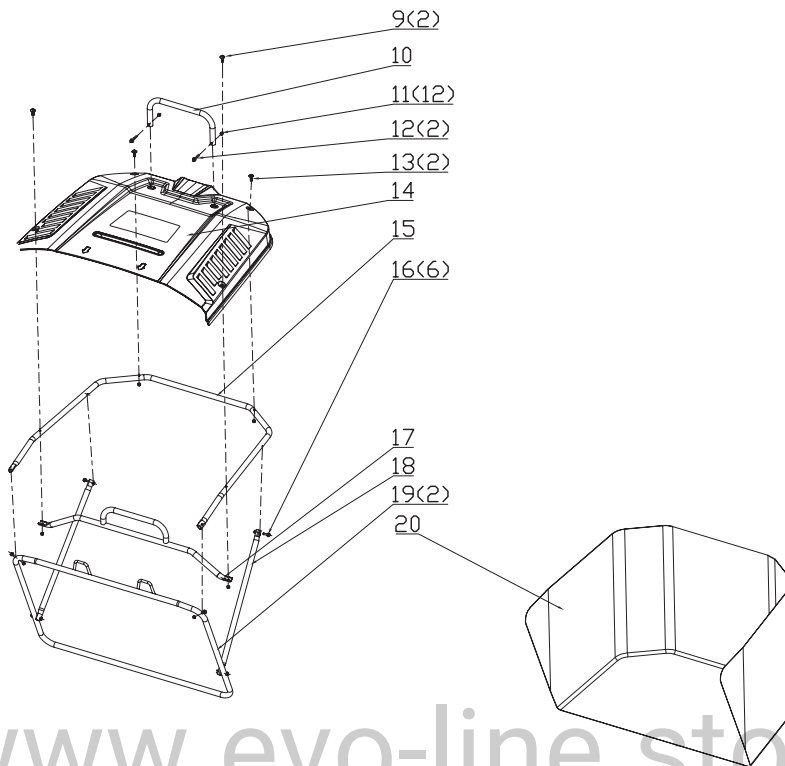

www.evo-line.store

| № | Артикул | Наименование | Кол-во |
|-----|-----------------|------------------------------|--------|
| 37 | 90059EVO | NUT (M8) | 17 |
| 62 | 94342EVO | FLAT WASHER (8.4mm×30mm×3mm) | 3 |
| 67 | 94057EVO | FLAT WASHER (Φ8.4*20*2) | 6 |
| 68 | 92306EVO | SPRING WASHER (Ø8) | 19 |
| 76 | 92354EVO | FLAT WASHER (φ35×10.5×2.5) | 2 |
| 82 | 91359EVO | BOLT (M8*60) | 5 |
| 84 | 831198EVO | GEAR LEVER | 3 |
| 138 | 251002250026EVO | DV225 | 1 |
| 139 | 831144EVO | FIXED SEAT | 1 |
| 140 | 831207EVO | COMPRESSED SPRING | 2 |
| 141 | 831173EVO | SHAFT SLEEVE | 2 |
| 142 | 99106EVO | SPILT WASHER | 2 |
| 143 | 830123EVO | BELT (800) | 1 |
| 144 | 831140EVO | CAPSTAN | 1 |
| 145 | 94041EVO | FLAT WASHER | 7 |
| 146 | 831192EVO | TENSION SPRING | 1 |
| 147 | 830132EVO | BUSHING | 1 |
| 148 | 831149EVO | TENSION WHEEL ASSEMBLY | 1 |
| 149 | 91351EVO | BOLT (M8*45) | 1 |
| 171 | 830213EVO | FLAT WASHER (8.2mm×24mm×3mm) | 2 |
| 220 | 599601EVO | CLIP | 1 |

www.evo-line.store

| № | Артикул | Наименование | Кол-во |
|---|-----------|-----------------------------------|--------|
| 1 | 830036EVO | COVER PLATE | 1 |
| 2 | 92339EVO | NUT (M8) | 14 |
| 3 | 831022EVO | FLAT WASHER (Φ8xΦ50x3) | 1 |
| 4 | 830032EVO | STEERING WHEEL ASSEMBLY | 1 |
| 5 | 830033EVO | STEERING WHEEL BASE | 1 |
| 6 | 606385EVO | FLAT WASHER (φ30*φ18*3) | 2 |
| 7 | 830034EVO | DECORATIVE CYLINDER CUSHION BLOCK | 1 |
| 8 | 830116EVO | DECORATIVE CYLINDER | 1 |