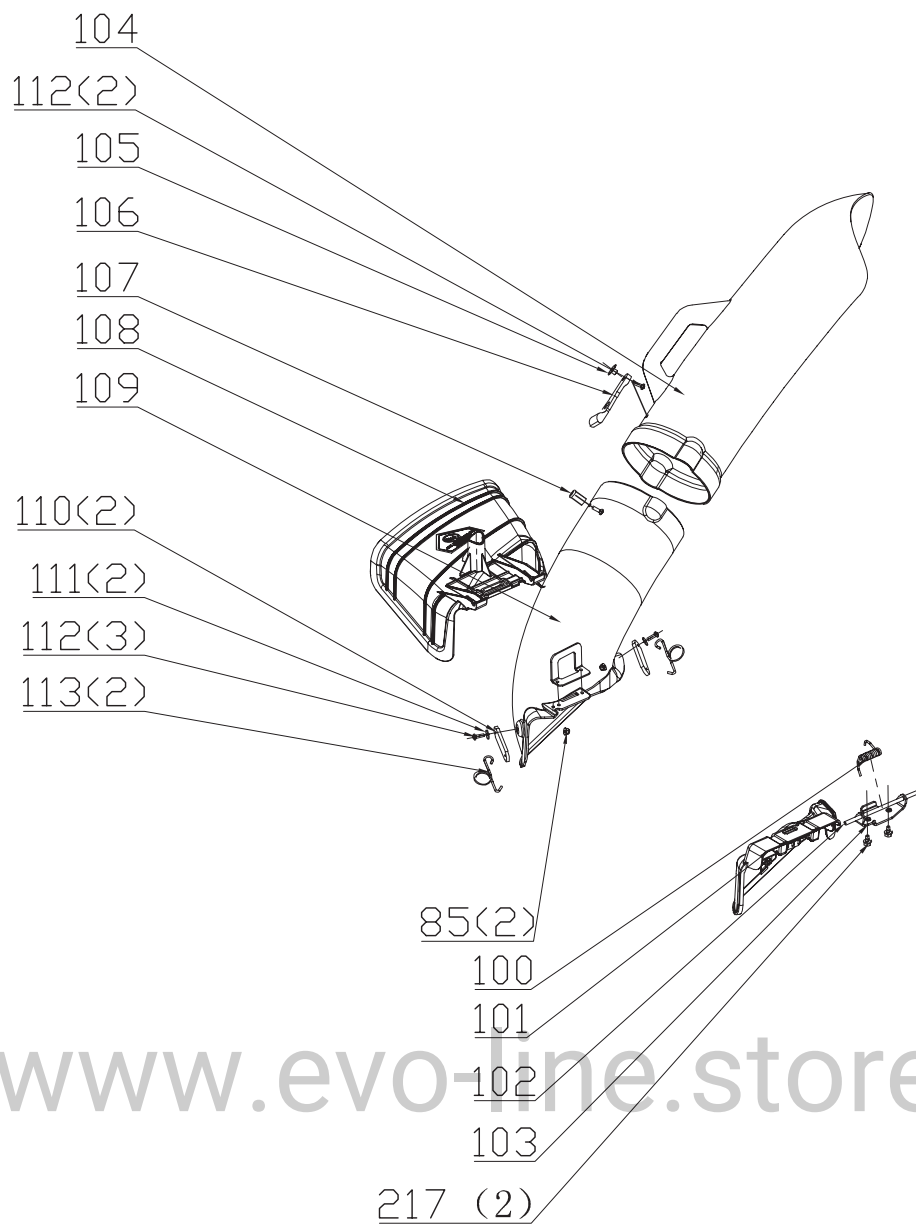

№	Артикул	Наименование	Кол-во
85	90127EVO	NUT (M5)	8
100	831180EVO	TORSION SPRING	1
101	830109EVO	SIDE COVER PLATE ASSEMBLY	1
102	831179EVO	SIDE COVER PLATE AXLE	1
103	831131EVO	BRACKET	1
104	830108EVO	AIR DUCT	1
105	90118EVO	NUT	1
106	830101EVO	TENSILE RUBBER BLOCK	1
107	90117EVO	NUT	1
108	830110EVO	SIDE DISCHARGE CHUTE	1
109	830107EVO	AIR DUCT	1
110	830040EVO	TENSILE RUBBER BLOCK	2
111	94341EVO	FLAT WASHER (6.2×16×1)	2
112	92308EVO	SCREW (M5X16)	6
113	831028EVO	HOOK SPRING	2
217	91368EVO	BOLT (M6*10)	2