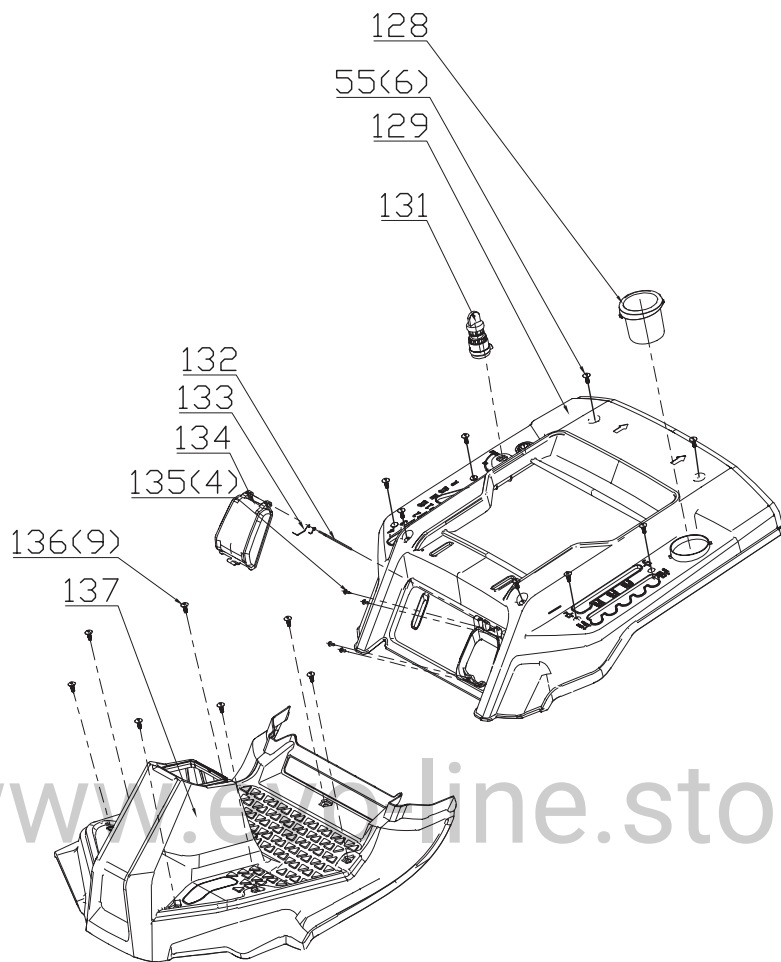

www.evo-line.store

№	Артикул	Наименование	Кол-во
55	91122EVO	BOLT (8×5mm_M6×10mm)	9
128	830115EVO	WATER CUP HOLDER	1
129	830152EVO	DECORATING PARTS	1
131	830196EVO	ELECTRIC DOOR LOCK	1
132	93101EVO	PIN SHAFT	1
133	831185EVO	TORSION SPRING	1
134	830118EVO	BATTERY COVER	1
135	92197EVO	SCREW (ST3.5×13)	8
136	91121EVO	BOLT DIAMETER (8×14mm_M6×10mm)	9
137	830112EVO	DECORATING PARTS	1