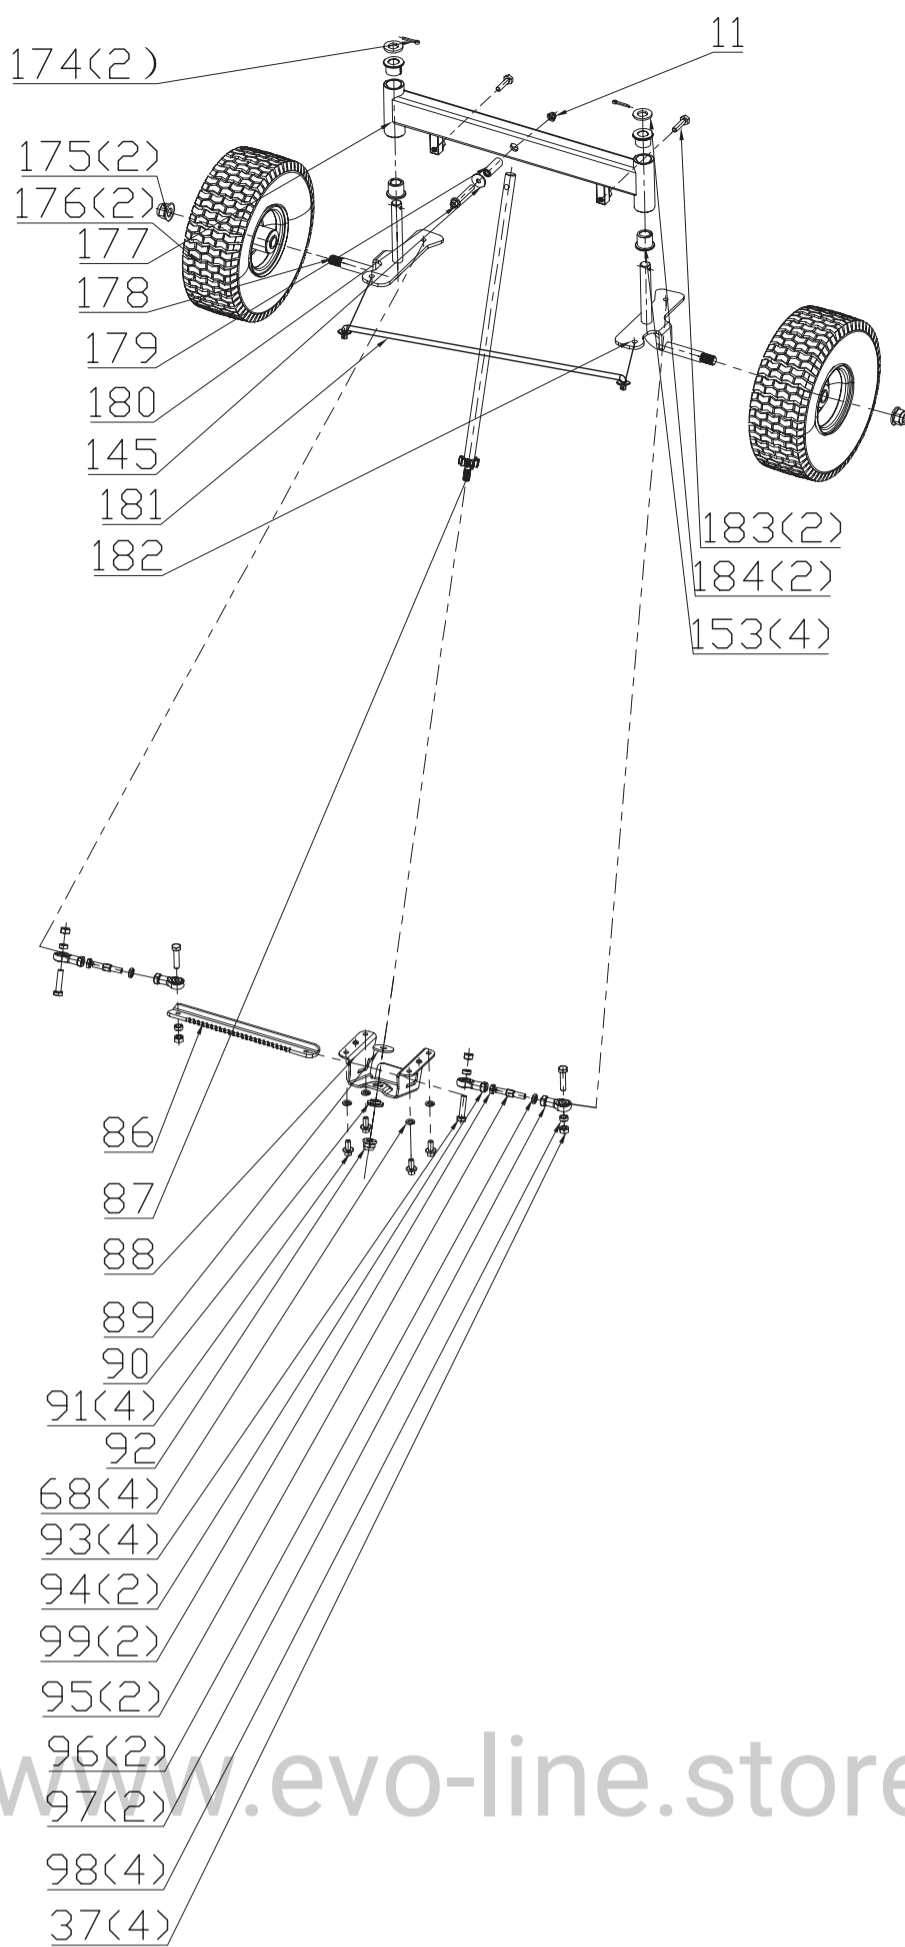

| № | Артикул | Наименование | Кол-во |
|-----|-----------|--------------------------------|--------|
| 31 | 830119EVO | GRIP | 3 |
| 32 | 831170EVO | GEAR LEVER | 1 |
| 33 | 91347EVO | BOLT (M8*30) | 3 |
| 34 | 94345EVO | FLAT WASHER (8.4mm×16mm×1.5mm) | 14 |
| 35 | 831154EVO | FIXED BLOCK | 1 |
| 36 | 831188EVO | TORSION SPRING | 1 |
| 37 | 90059EVO | NUT (M8) | 17 |
| 38 | 91174EVO | BOLT (M10×85) | 1 |
| 39 | 830135EVO | BUSHING | 1 |
| 40 | 830122EVO | REAR WHEEL COMBINATION | 2 |
| 41 | 92304EVO | FLAT WASHER (Ø8x Ø28x2) | 4 |
| 42 | 91128EVO | BOLT (5_16_24UNF_2B_20mm) | 2 |
| 43 | 94349EVO | COLLAR | 1 |
| 44 | 91126EVO | BOLT (5_16_18UNC×18mm) | 3 |
| 45 | 831141EVO | BRACKET | 1 |
| 46 | 94292EVO | FLAT WASHER (Φ16.1×Φ29×0.5) | 1 |
| 47 | 831139EVO | PULLEY | 1 |
| 48 | 831177EVO | REAR AXLE ASSEMBLY | 1 |
| 49 | 91124EVO | BOLT (M8×100) | 4 |
| 53 | 831204EVO | WHEEL PIN | 10 |
| 183 | 91961EVO | BOLT (M8*30) | 6 |
| 195 | 831205EVO | NUT (M3) | 6 |
| 206 | 92400EVO | SCREW (M3×18) | 4 |
| 207 | 830193EVO | SWITCH | 2 |
| 208 | 830111EVO | SWITCH BASE | 2 |
| 209 | 831171EVO | LINK ROD | 1 |
| 210 | 831202EVO | Shift plate | 1 |
| 211 | 90011EVO | NUT (M8) | 5 |
| 212 | 91127EVO | BOLT (BS1768_1/4-28UNF-2B×18) | 1 |
| 213 | 94205EVO | SPRING WASHER (φ6) | 1 |
| 214 | 94346EVO | FLAT WASHER (6.5mm×24mm×3mm) | 1 |