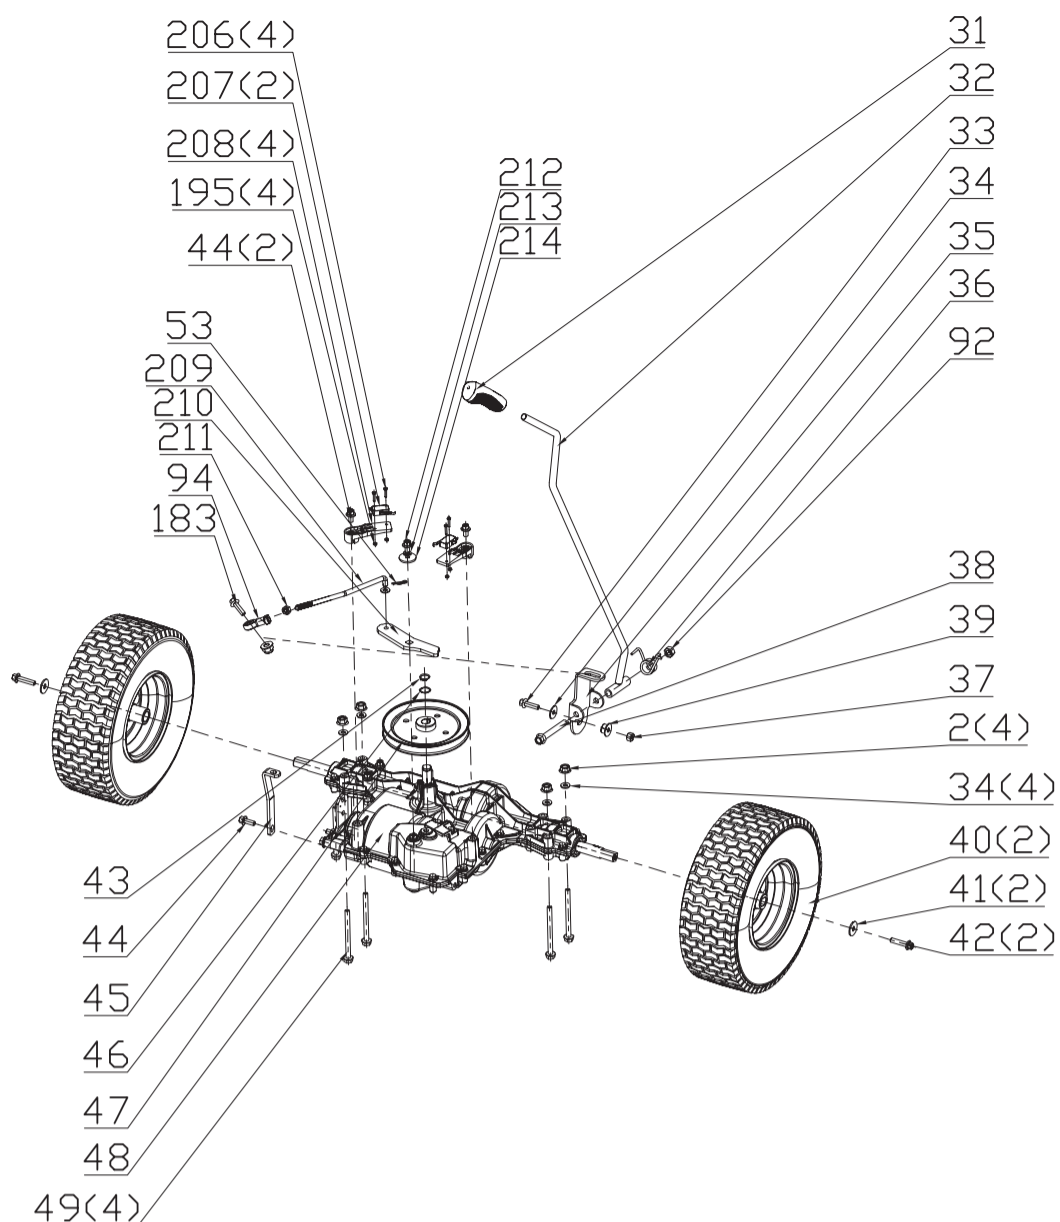

| № | Артикул | Наименование | Кол-во |
|-----|-----------|--------------------------------|--------|
| 31 | 830119EVO | GRIP | 3 |
| 32 | 831170EVO | GEAR LEVER | 1 |
| 33 | 91347EVO | BOLT (M8*30) | 3 |
| 34 | 94345EVO | FLAT WASHER (8.4mm×16mm×1.5mm) | 14 |
| 35 | 831154EVO | FIXED BLOCK | 1 |
| 36 | 831188EVO | TORSION SPRING | 1 |
| 37 | 90059EVO | NUT (M8) | 17 |
| 38 | 91174EVO | BOLT (M10×85) | 1 |
| 39 | 830135EVO | BUSHING | 1 |
| 40 | 830122EVO | REAR WHEEL COMBINATION | 2 |
| 41 | 92304EVO | FLAT WASHER (Ø8x Ø28x2) | 4 |
| 42 | 91128EVO | BOLT (5_16_24UNF_2B_20mm) | 2 |
| 43 | 94349EVO | COLLAR | 1 |
| 44 | 91126EVO | BOLT (5_16_18UNC×18mm) | 3 |
| 45 | 831141EVO | BRACKET | 1 |
| 46 | 94292EVO | FLAT WASHER (Φ16.1×Φ29×0.5) | 1 |
| 47 | 831139EVO | PULLEY | 1 |
| 48 | 831177EVO | REAR AXLE ASSEMBLY | 1 |
| 49 | 91124EVO | BOLT (M8×100) | 4 |
| 53 | 831204EVO | WHEEL PIN | 10 |
| 183 | 91961EVO | BOLT (M8*30) | 6 |
| 195 | 831205EVO | NUT (M3) | 6 |
| 206 | 92400EVO | SCREW (M3×18) | 4 |
| 207 | 830193EVO | SWITCH | 2 |
| 208 | 830111EVO | SWITCH BASE | 2 |
| 209 | 831171EVO | LINK ROD | 1 |
| 210 | 831202EVO | Shift plate | 1 |
| 211 | 90011EVO | NUT (M8) | 5 |
| 212 | 91127EVO | BOLT (BS1768_1/4-28UNF-2B×18) | 1 |
| 213 | 94205EVO | SPRING WASHER (φ6) | 1 |
| 214 | 94346EVO | FLAT WASHER (6.5mm×24mm×3mm) | 1 |