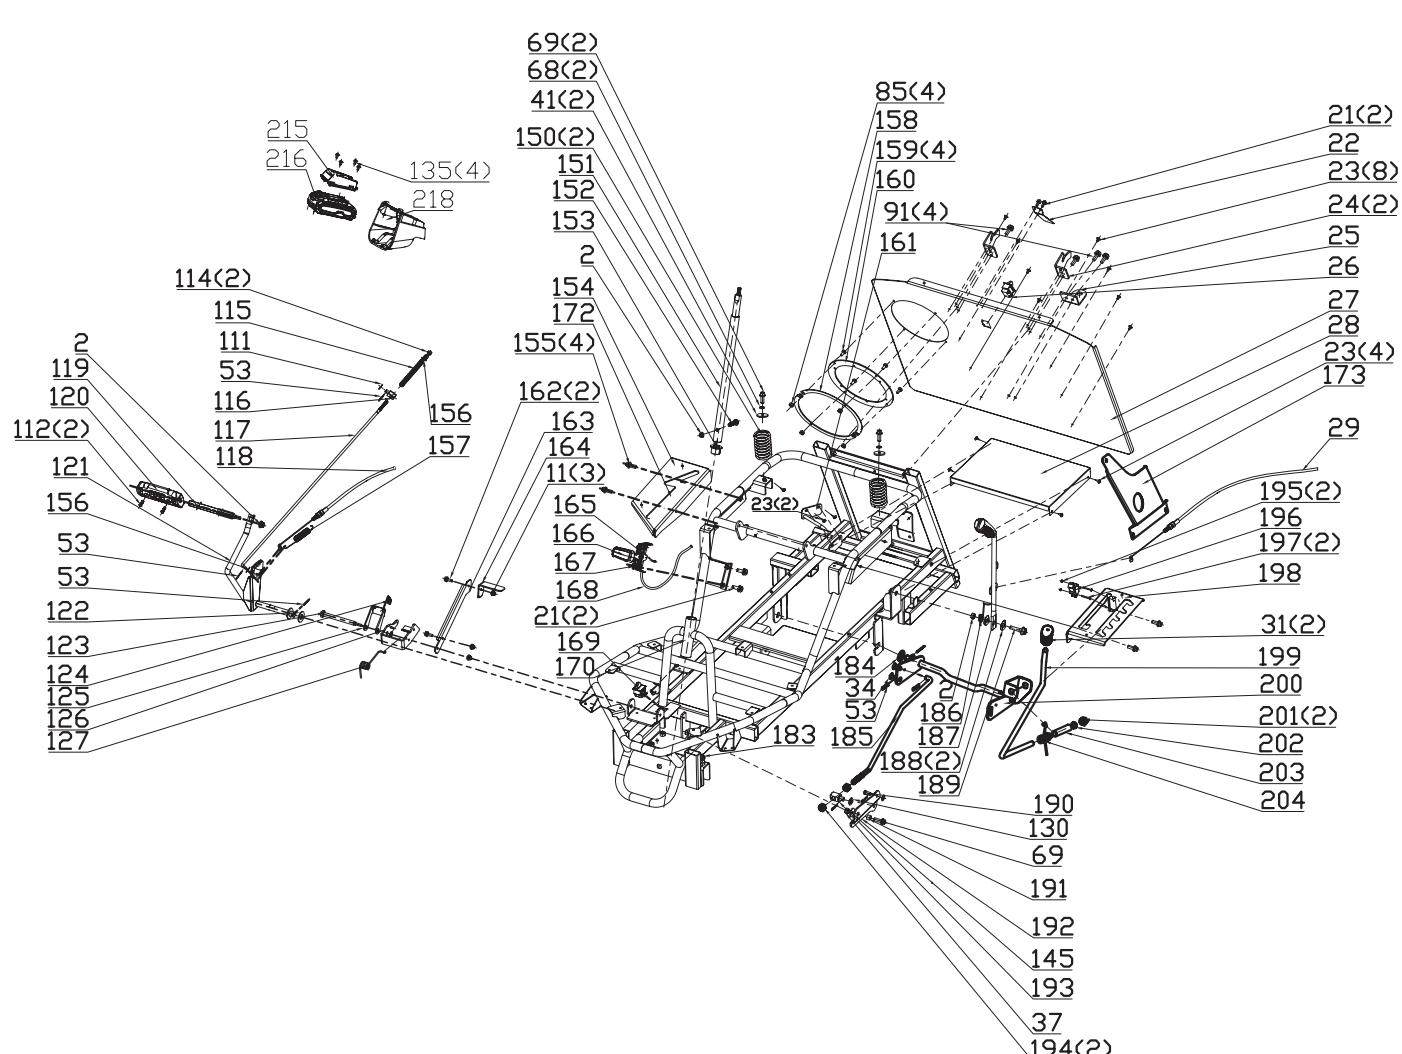

№	Артикул	Наименование	Кол-во
2	92339EVO	NUT (M8)	14
11	90024EVO	NUT (M6)	15
21	91825EVO	SCREW (M5x12)	4
22	831156EVO	CLIPS	1
23	92014EVO	BOLT4.2x13	14
24	831157EVO	POTHOOK	2
25	831155EVO	BRACKET	1
26	830191EVO	SWITCH	1
27	831158EVO	FIXED PLATE	1
28	831148EVO	BELT HOUSING	1
29	831195EVO	INHAUL CABLE	1
31	830119EVO	GRIP	3
34	94345EVO	FLAT WASHER (8.4mmx16mmx1.5mm)	14
37	90059EVO	NUT (M8)	17
41	92304EVO	FLAT WASHER (Ø8x Ø28x2)	4
53	831204EVO	WHEEL PIN	10
68	92306EVO	SPRING WASHER (Ø8)	19
69	91346EVO	BOLT (M8*25)	8
85	90127EVO	NUT (M5)	8
91	91345EVO	BOLT (M8*20)	8
111	94341EVO	FLAT WASHER (6.2x16x1)	2
112	92308EVO	SCREW (M5X16)	6
114	90010EVO	NUT (M6)	2
115	831206EVO	COMPRESSED SPRING	1
116	830189EVO	CONNECTOR	1
117	831164EVO	PULL ROD	1
118	831194EVO	INHAUL CABLE	1
119	831196EVO	AXOSTYLUS	1
120	830026EVO	PEDAL SLEEVE	1
121	831136EVO	BRAKE ROD	1
122	94287EVO	FLAT WASHER (φ14*φ28*2)	1
123	91123EVO	BOLT (10x95_M6x15)	1
124	831190EVO	TENSION SPRING	1
125	831132EVO	LATCH	1
126	831133EVO	FIXED BLOCK	1
127	831184EVO	TORSION SPRING	1
130	94348EVO	FLAT WASHER (10.3mmx20mmx2mm)	1
135	92197EVO	SCREW (ST3.5x13)	8
145	94041EVO	FLAT WASHER	7
150	831050EVO	SPRING	2
151	831161EVO	U[[ER DIRECTION BAR COMBINATION	1
152	831024EVO	BOLT (M8x36)	1
153	830024EVO	AXLE SLEEVE	5
154	831146EVO	GERA PLATE	1
155	91343EVO	BOLT	4
156	94024EVO	FLAT WASHER (Φ6.6x12x1.6)	2
157	831189EVO	TENSION SPRING	1
158	831159EVO	TABLETING	2
159	92190EVO	BOLT (M5x16)	4
160	830120EVO	SEALING RING	1
161	831166EVO	GEAR LEVER	1
162	91366EVO	BOLT (M6*18)	2
163	831134EVO	ARM	1
164	831135EVO	PEDAL	1
165	91805EVO	BOLT (M3*8)	1
166	605071-404EVO	SPEED GRIP	1
167	831174EVO	HANDLE	1
168	831199EVO	INHAUL CABLE	1
169	830190EVO	SWITCH	1
170	831122EVO	FRAME	1
172	830212EVO	BLOCK GINE 180mm	1
173	830211-052EVO	DANM-BOARD	1
183	91961EVO	BOLT (M8*30)	6
184	92299EVO	FLAT WASHER (Ø16xØ30x3)	3
185	831168EVO	LINK ROD	1
186	831186EVO	TORSION SPRING	1
187	831167EVO	GEAR LEVER	1
188	92341EVO	FLAT WASHER 13*20*0.3	2
189	91125EVO	BOLT DIAMETER (10mmx8.3mm_M8x28mm)	1
190	93102EVO	PIN SHAFT	1
191	830134EVO	BUSHING	1
192	831153EVO	FIXED BLOCK	1
193	831201EVO	FIXED SEAT	1
194	90124EVO	NUT (M10)	2
195	831205EVO	NUT (M3)	6
196	830192EVO	SWITCH	1
197	92355EVO	SCREW (M3*28)	2
198	831145EVO	GERA PLATE	1
199	831169EVO	GEAR LEVER	1
200	831152EVO	BRACKET	1
201	90125EVO	NUT (M12)	2
202	94306EVO	SPRING WASHER (φ12)	1
203	831200EVO	SHAFT SLEEVE	1
204	831187EVO	TORSION SPRING	1
215	605305EVO	BRACKET	1
216	250120020137EVO	SH BATTERY PACK	1
218	830117EVO	BATTERY COVER	1