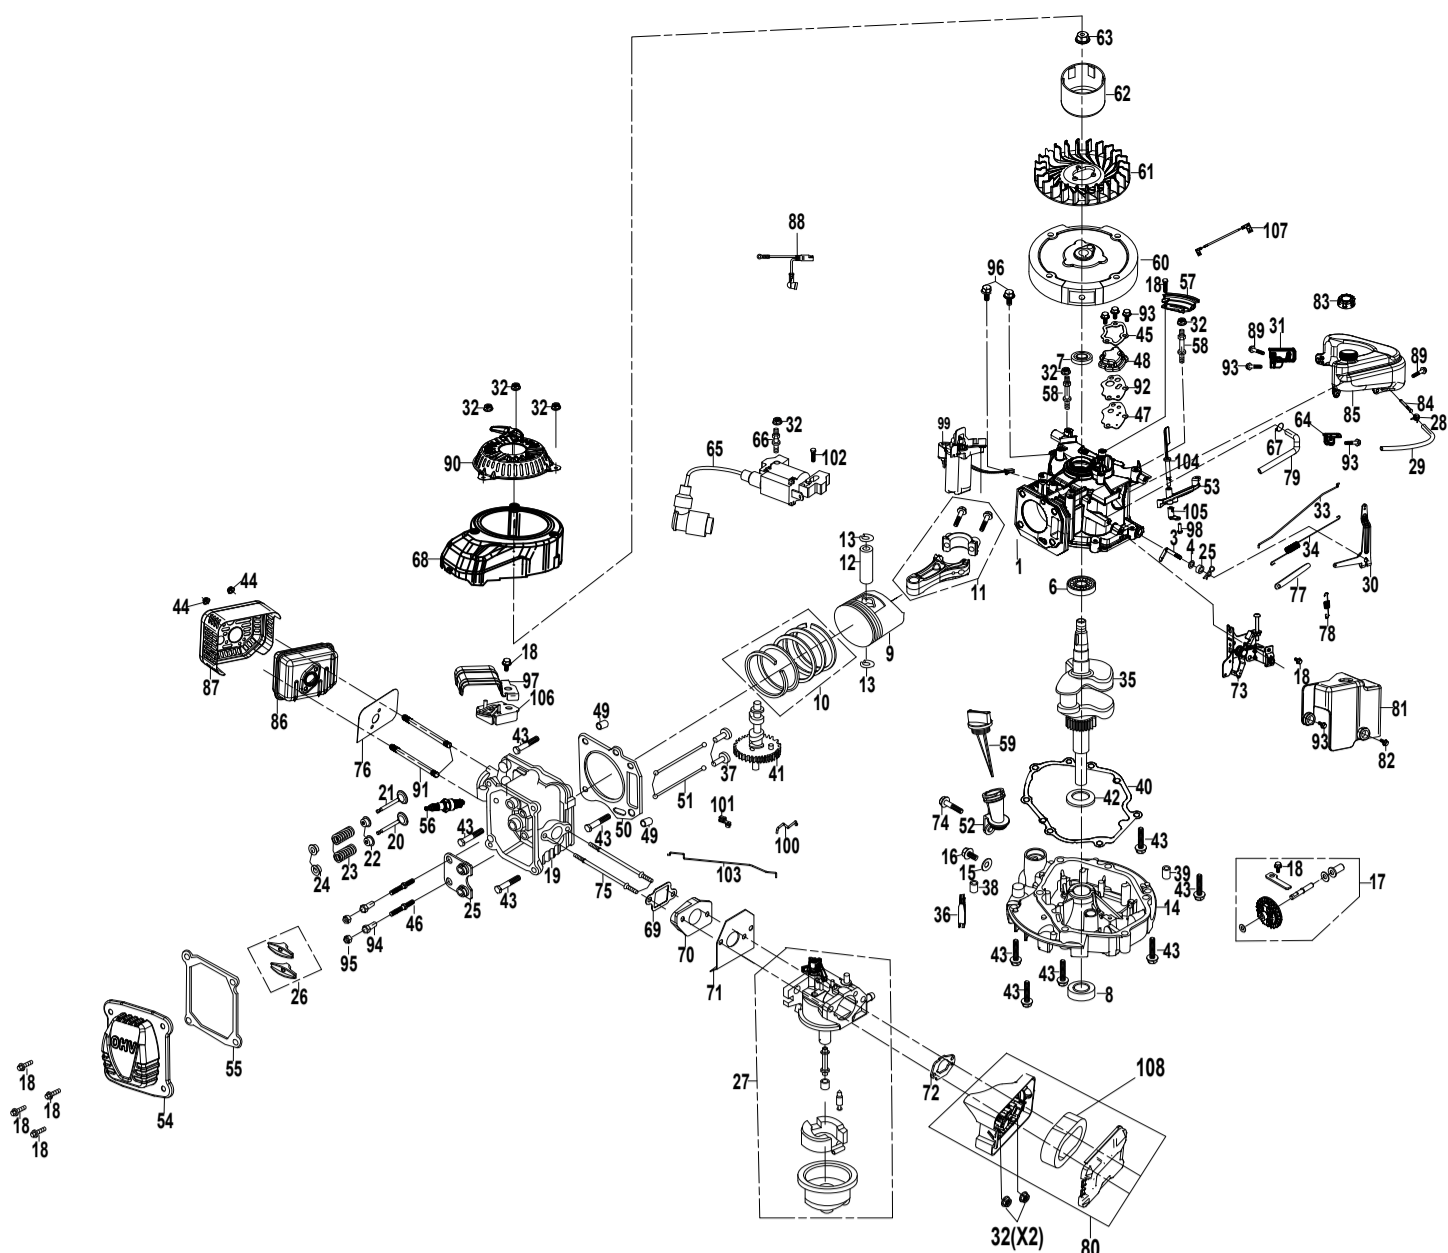

№	Артикул	Наименование	Кол-во
1	300223EVO	CRANKCASE	1
2	93520EVO	SEAL,GOVERNOR ARM SHAFT	1
3	293901EVO	SHAFT,GOVERNOR ARM	1
4	96808EVO	WASHER,GOVERNOR ARM SHAFT	1
5	243902EVO	PIN,LOCK	1
6	93009EVO	BALL BEARING	1
7	93517EVO	OIL SEAL	1
8	93521EVO	OIL SEAL	1
9	371201EVO	PISTON	1
10	371601EVO	SCRAPER RING SET ,PISTON	1
11	371501EVO	ROD ASSEMBLY., CONNECTING	1
12	315502EVO	PIN, PISTON	1
13	291301EVO	CLIP, PISTON	2
14	300123EVO	COVER ASSEMBLY, CRANKCASE	1
15	94007EVO	WASHER,DRAIN PLUG	1
16	91816EVO	BOLT, DRAIN PLUG M10×1.25×15	1
17	314301EVO	GOVERNOR ASSEMBLY	1
18	91325EVO	BOLT M6X12	8
19	371001EVO	CYLINDER HEAD	1
20	301701EVO	VALVE,IN	1
21	305901EVO	VALVE EXHAUST	1
22	291801EVO	RETURNER,INTAKE VALVE	2
23	316001EVO	SPRING,VALVE	2
24	241801EVO	SEAT, VALVE SPRING,IN	2
25	372201EVO	PLATE,PUSH ROD GUIDE	1
26	312101EVO	ROCKER ASSY	2
27	372801EVO	CARBURETOR ASSEMBLY	1
28	96773EVO	FUEL LINE	1
29	503034EVO	CLIP,FUEL LINE φ9.5*0.8	1
30	314001EVO	GOVERNOR ARM	1
31	373506EVO	FUEL TANK PLATE	1
32	90035EVO	NUT M6	8
33	302701EVO	ROD,GOVERNOR	1
34	304201EVO	SPRING,THROTTLE RETURN	1
35	370003EVO	CRANKSHAFT ASSEMBLY	1
36	300601EVO	PIPE, OIL DEFENSE	1
37	316101EVO	LIFTER,VALVE	2
38	240903EVO	DOWEL PIN,CASECOVER	1
39	240901EVO	DOWEL PIN,CASECOVER	3
40	96112EVO	PACKING,CASECOVER	1
41	372002EVO	CAMSHAFT-ASSEMBLY	1
42	94225EVO	WASHER,CRANKSHAFT	1
43	91352EVO	BOLT M8X50	10
44	90038EVO	NUT M6	2
45	96269EVO	GASKET,BREATHER CHAMBER	1
46	91829EVO	ADJUSTER ROCKER ARM	2
47	309926EVO	BREATHING VALVE SPRING PLATE	1
48	300606EVO	CAP,BREATHER CHAMBER	1
49	240905EVO	PIN, DOWEL	2
50	96163EVO	GASKET,CYLINDER HEAD	1
51	371901EVO	ROD,PUSH	2
52	295608EVO	EXTENSION, OIL FILLER	1
53	290509EVO	SHROUD	1
54	291103EVO	COVER COMP,CYLINDER HEAD	1
55	96103EVO	PACKING,HEADCOVER	1
56	97132EVO	SPARK PULG	1
57	300503EVO	WIND DEFLECTOR B	1
58	91031EVO	BOLT STUD,RECOIL STARTER	2
59	295621-053EVO	DIPSTICK	1
60	300407EVO	FLYWHEEL ASSEMBLY	1
61	304601EVO	FAN,RECOIL STARTER	1
62	314502EVO	PULLEY,STARTER	1
63	90003EVO	NUT M14	1
64	373505EVO	FUEL TANK PLATE	1
65	97528EVO	IGNITION COIL ASSY	1
66	91033EVO	BOLT STUD,IGNITION COIL	1
67	94470EVO	CLIP,FUEL LINE φ11.5	1
68	376302EVO	HOOD,FAN	1
69	96115EVO	PACKING,INTAKE	1
70	302301EVO	INSULATOR,CARBURETOR	1
71	96116EVO	PACKING,CARBURETOR	1
72	96130EVO	GASKET,AIR CLEANER	1
73	294410EVO	SHROUD ASSY,UPPER	1
74	91345EVO	BOLT M8X20	1
75	91074EVO	BOLT, STUD	2
76	96168EVO	PACKING,EXHAUST	1
77	599601EVO	CLIP,WIRE HARNESS	1
78	294108EVO	SPRING,GOVERNOR	1
79	95621EVO	TUBE,BREATHER	1
80	292915EVO	AIR CLEANER ASSEMBLY	1
81	300004EVO	SPEED CONTROLLER GRASS GUARD	1
82	91323EVO	BOLT M5*16	1
83	293601-055EVO	FUEL TANK CAP COMP	1
84	299904EVO	FILTER	1
85	370002EVO	FUEL TANK ASSEMBLY	1
86	373701EVO	MUFFLER COMP	1
87	372501EVO	SHIELD,OUT MUFFLER	1
88	370004EVO	BATTERY WIRING UNIT	1
89	91330EVO	BOLT M6X20	2
90	294816-053EVO	REWIND STARTER ASSY	1
91	91029EVO	BOLT, STUD	2
92	96270EVO	GASKET,BREATHER CHAMBER	1
93	91329EVO	BOLT M6*16	6
94	90036EVO	NUT	2
95	90037EVO	NUT	2
96	91335EVO	BOLT M6X35	2
97	300005EVO	TEMPERATURE CONTROL SWITCH GRASS GUARD	1
98	92014EVO	SCREW ST4.2*13	1
99	97483EVO	STARTING MOTOR ASSEMBLY	1
100	309920EVO	TIE ROD	1
101	329919EVO	LOCK CLAMP	1
102	91384EVO	BOLT M6*30	1
103	376201EVO	ROD,CKOKE	1
104	309911EVO	LEAF BLADE	1
105	309913EVO	THE ROTOR	1
106	309919EVO	TEMPERATURE CONTROL SWITCH	1
107	466403EVO	FLAMEOUT WIRE	1
108	5314EVO	AIR FILTER	1