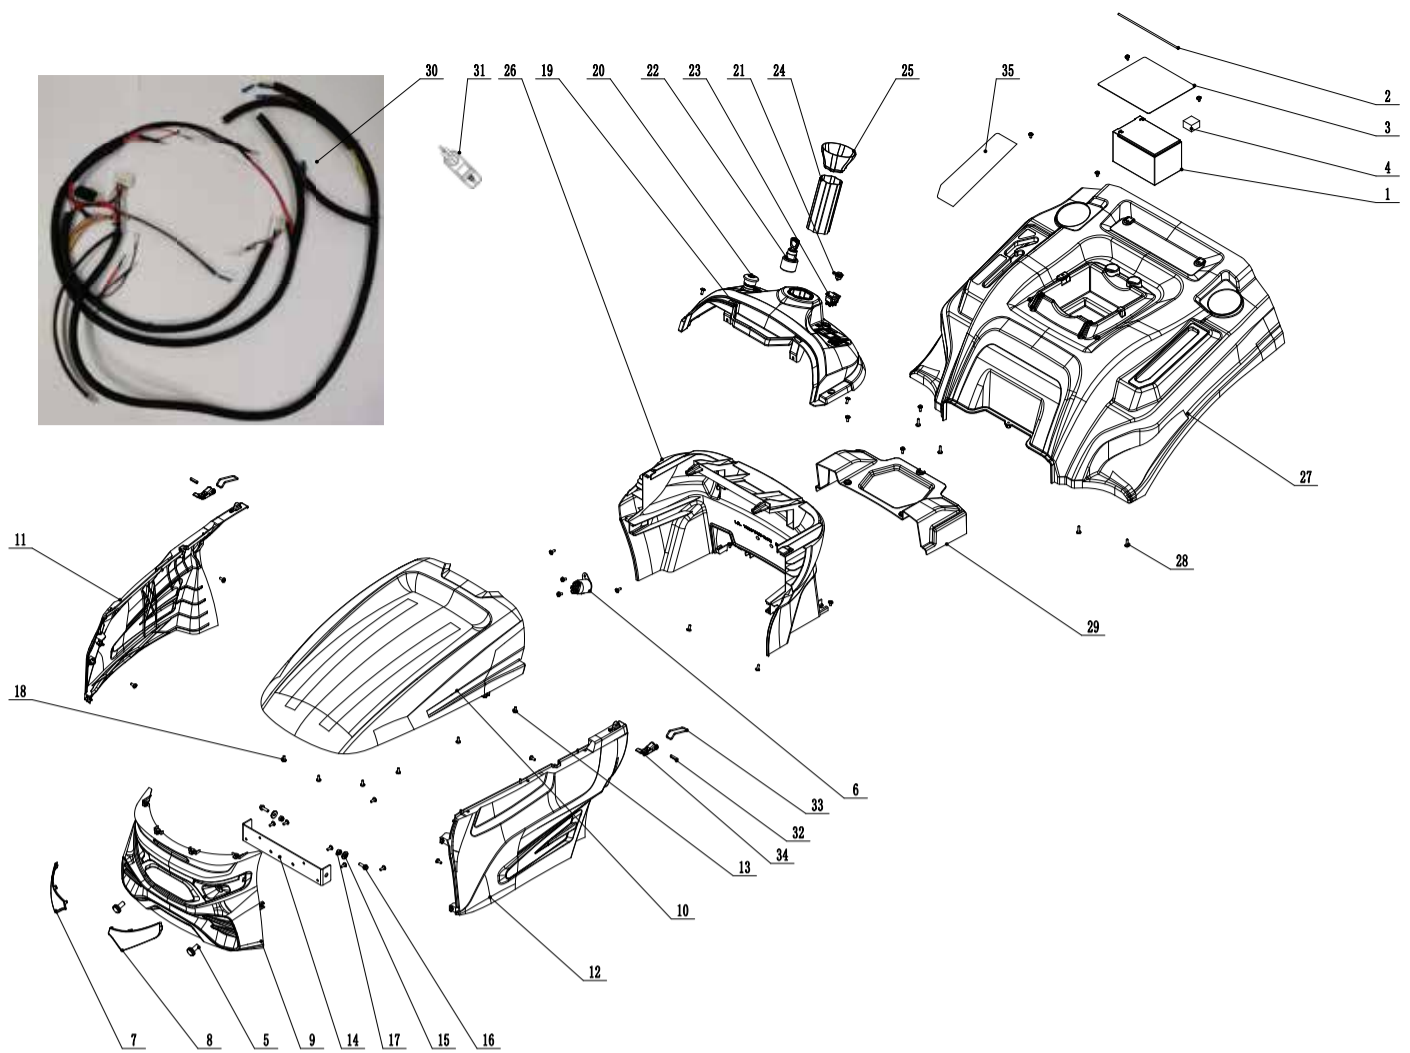

№	Артикул	Наименование	Кол-во
1	692201EVO	Lead acid battery 12Ah	1
	692499EVO	Lead acid battery 15Ah	1
2	692498EVO	Fixing rod	1
3	692497EVO	Shields	1
5	692203EVO	lamp	2
6	692168EVO	Relays	1
7	692207EVO	Lampshade L	1
8	692208EVO	Lampshade R	1
9	692210EVO		1
10	692211EVO	Silo cover	1
11	692212EVO	Compartment side cover R	1
12	692213EVO	Compartment side cover L	1
13	GB-t845-85-ST4.8X13EVO	screw	42
14	692226EVO	bracket	1
15	114057EVO	Bushings	2
16	GB-T16674-M6X20EVO	bolt	2
17	GB6182-M6EVO	nut	2
18	GB-t 845-85-ST2.9X9.5EVO	screw	2
19	692214EVO	Operator panel	1
20	691304EVO	Blade switch	1
21	692204EVO	Push button switch	1
22	115032EVO	Key switch	1
23	691302EVO	switch	1
24	692209EVO	casing	1
25	691285EVO	Covered	1
26	692215EVO	Panel base	1
27	692216EVO	Rear base	1
28	GB-t845-85-ST4.8x19EVO	screw	4
29	692217EVO	Center cover	1
30	692640EVO	Rear wiring harness assembly	1
31	692496EVO	12V charger	1
32	GB879-86-6-23EVO	Elastic cylindrical pins	2
33	692529EVO	Snap	2
34	692528EVO	Quick wrench	2
35	692619EVO	Gear stickers	1