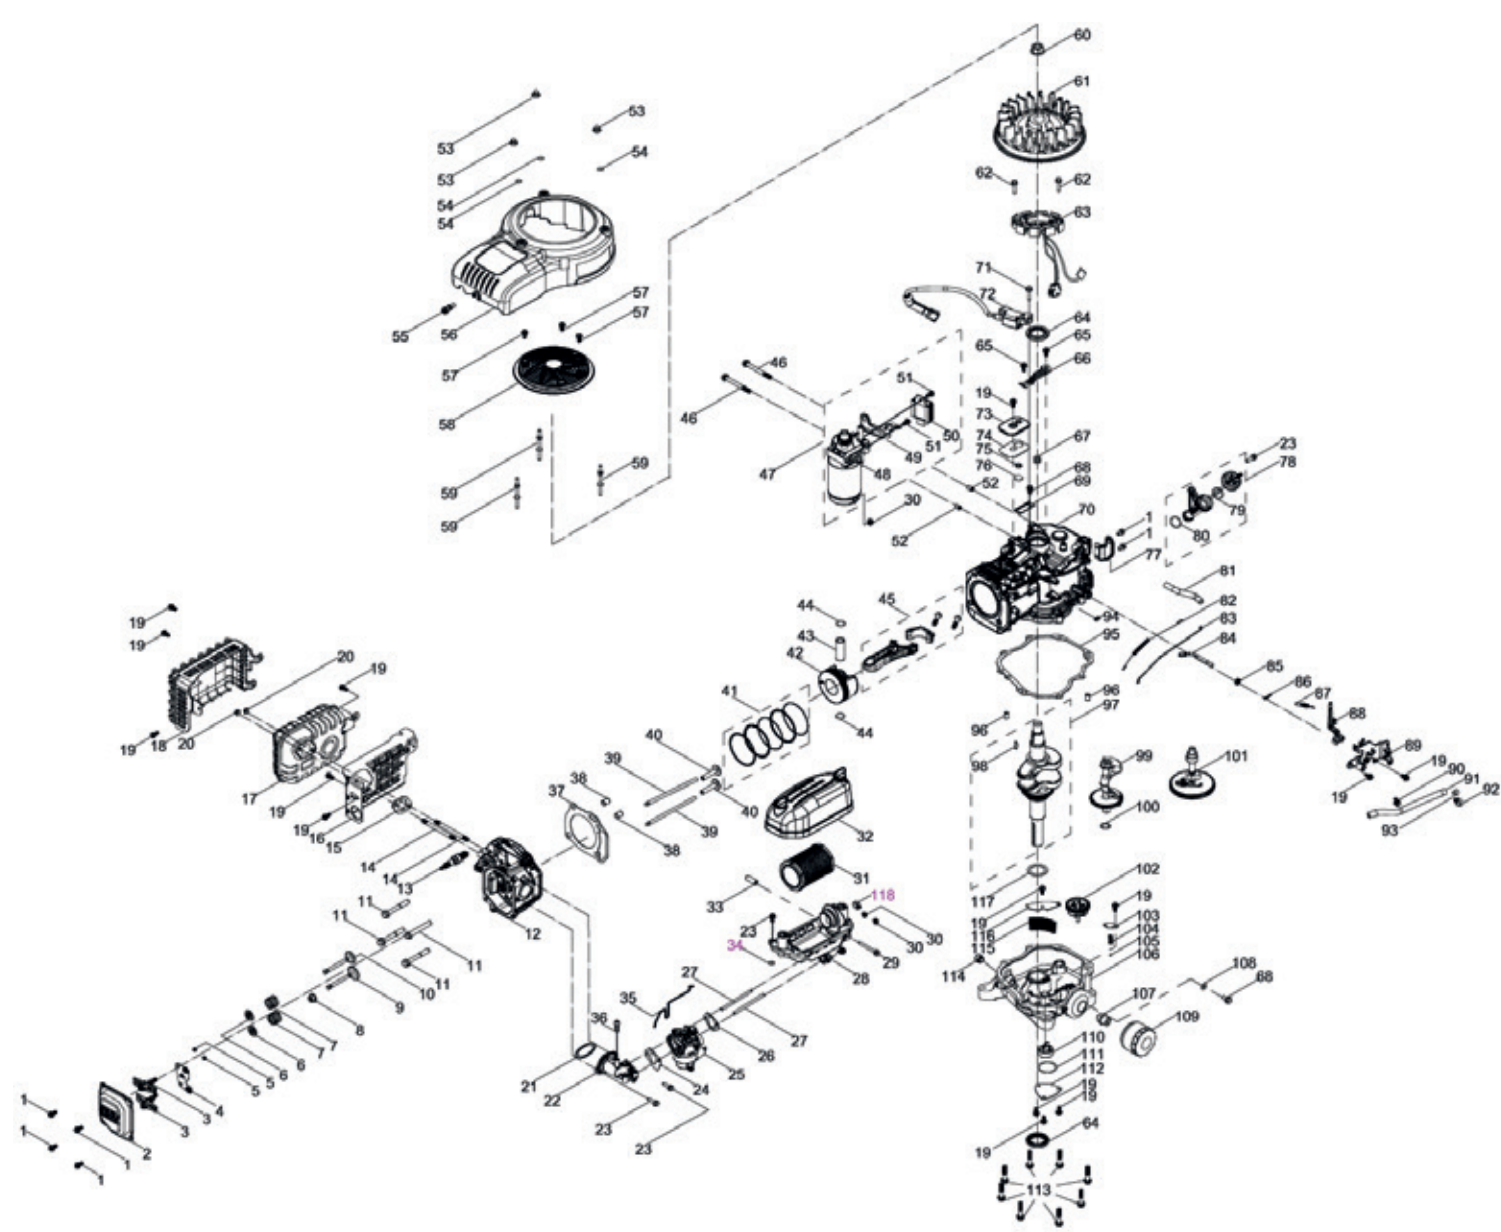

№	Артикул	Наименование	Кол-во
1	100011264-0003	Bolt, M6x16	6
2	100050611	Valve Cover	1
3	100053417	Rocker Arm Assembly	2
4	100053416	Rocker Arm Base	1
5	100004576	Valve Locker	4
6	100004516	Valve Spring Seat	2
7	100004569	Valve Spring	2
8	100004602	Intake Valve Seal	1
9	100071344	Intake Valve	1
10	100071342	Exhaust Valve	1
11	100002473	Bolt, M10x1.25x70	4
12	100076282	Cylinder Head	1
13	100009379	Spark Plug	1
14	100060965	Stud, M8x102	2
15	100053412	Gasket, Muffler	1
16	100096195	Shroud	1
17	100054185	Muffler	1
18	100060970	Muffler Guard	1
19	100011262-0003	Bolt, M6x14	14
20	100011472-0001	Nut, M8	2
21	100107769	O-Ring, φ36x2.5	1
22	100084930	Inlet Pipe	1
23	100011267-0003	Bolt, M6x22	4
24	100005940	Gasket, Carburetor	1
25	100084011	Carburetor	1
26	100005959	Gasket, Air Filter	1
27	100010374	Stud, M6x92	2
28	100123280	Air Filter Base Assembly	1
29	100011276-0003	Bolt, M6x55	1
30	100011463-0002	Nut, M6	3
31	100051657	Air Filter Element	1
32	100051656	Air Filter Cover Assembly	1
33	100061610	Bush, φ11xφ6.6x30	1
34	100006034	Gasket, Drain Bolt	1
35	100053456	Choke Lever	1
36	100011007-0001	Self-tapping Screw, ST4.8x16	1
37	100064889	Gasket, Cylinder Head	1
38	100010561	Pin, φ12x16	2
39	100053398	Push Rod	2
40	100004268	Tappet	2
41	100003266	Piston Ring Set	1
42	100003104	Piston	1
43	100003132	Piston Pin	1
44	100003225	Circlip	2
45	100054388	Connecting Rod Assembly	1
46	100011339-0002	Bolt, M8x80	2
47	100068993	Electric Starter	1
48	100053449	Electric Starter	1
49	100071397	Hook	1
50	100009472	Regulator	1
51	100011264-0003	Bolt, M6x16	2
52	100010556	Pin, φ10x12	2
53	100008477-0002	Nut, M6	3
54	100007162	Washer	3
55	100008851	Hook Bolt	1
56	100051659	Blower Housing	1
57	100011251-0002	Bolt, M5x16	3
58	100053448	Shroud	1
59	100054186	Stud, M6x83	3
60	100060984-0001	Nut, M20x1.5	1
61	100087694	Flywheel	1
62	100011255-0001	Bolt, M5x28	2
63	100053451	Charging Coil	1
64	100017649	Oil Seal, φ35xφ52x7	2
65	100011248-0003	Bolt, M5x10	2
66	100053453	Wire Board	1
67	100009075	Damping Pad	1
68	100011261-0004	Bolt, M6x12	2
69	100009465	Wire Board	1
70	100064890	Crankcase	1
71	100011269-0003	Bolt, M6x28	1
72	100087715	Ignition Module	1
73	100053402	Breather Cover	1
74	100053400	Gasket, Breather Cover	1
75	100008440	One-way Valve Spring	1
76	100004085	Breather Valve	1
77	100071406	Hook	1
78	100137539-0002	Dipstick	1
79	100004146	O-Ring, Dipstick	1
80	100064024	O-Ring, φ15.8x2.5	1
81	100087693	Breather Hose	1
82	100053409	Idle Spring	1
83	100053408	Throttle Linkage	1
84	100053457	Governor Gear Shaft	1
85	100017630	Oil Seal, φ6xφ11x4	1
86	100007986	Cotter Pin	1
87	100053410	Governor Spring	1
88	100053454	Governor Lever	1
89	100053455	Governor Gear Bracket Assembly	1
90	100005136	Clamp	1
91	100017746	Fuel Hose φ6.3xφ12.5x270	1
92	100000671	Clip	1
93	100004270	Plug	1
94	100061608	Clip Base	1
95	100060968	Gasket, Crankcase	1
96	100010554	Pin, φ9x14	2
97	100069480	Crankshaft	1
98	100010577	Woodruff Key	1
99	100069001	Balance Shaft	1
100	100010524-0001	Washer, φ17.2x1xφ26	1
101	100053399	Camshaft	1
102	100063945	Governor Gear	1
103	100004093	Breather Cover	1
104	100004092	Spring	1
105	100010937	Steel Ball, φ9.5	1
106	100050608	Crankcase Cover	1
107	100004048	Connection Pipe	1
108	100106538	Washer, φ6.2x1.5xφ13	1
109	100004088-0001	Oil Filter	1
110	100004011	Oil Pump	1
111	100010132	Gasket, Oil Pump	1
112	100004025	Oil Pump Cover	1
113	100011325-0002	Bolt, M8x40	8
114	100010277	Drain Bolt	1
115	100004076	Breather Filter Screen	1
116	100053401	Breather Cover	1
117	100054241	Washer, φ35.4x1xφ52	1
118	100070831	Clip	1