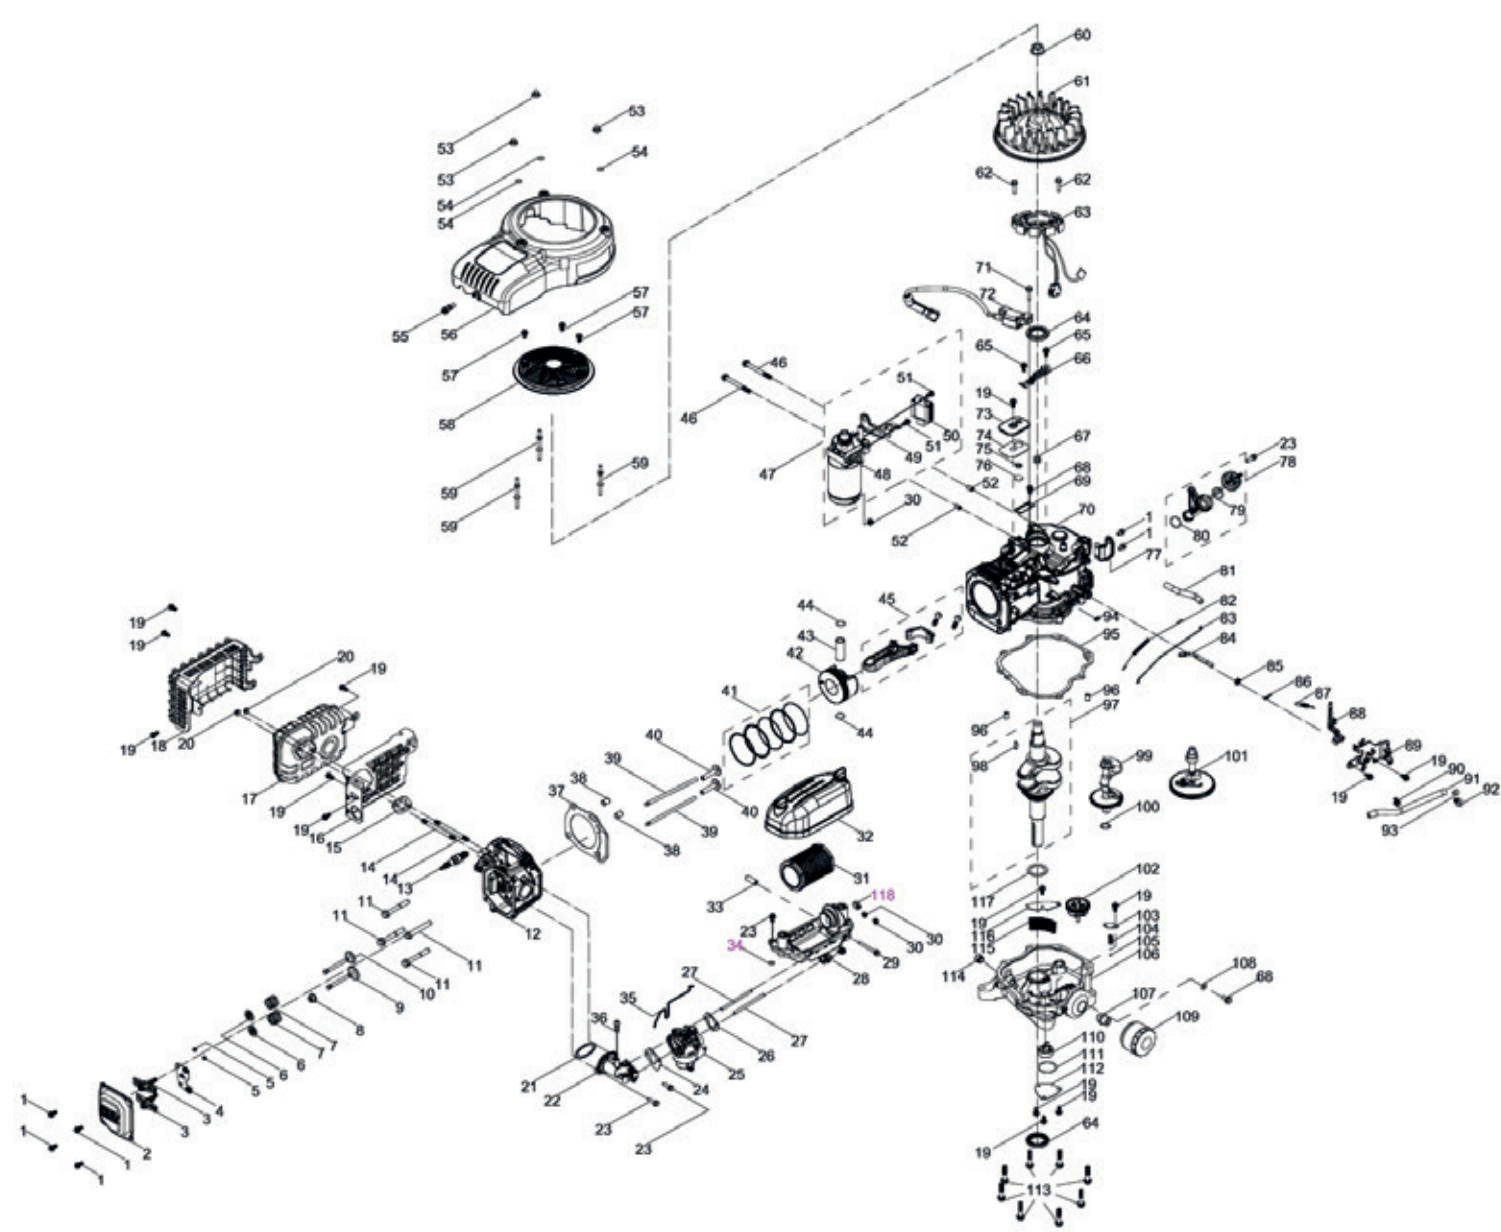

№	Артикул	Наименование	Кол-во
1	100011264-0003	Bolt, M6x16	6
2	100050611	Valve Cover	1
3	100053417	Rocker Arm Assembly	2
4	100053416	Rocker Arm Base	1
5	100004576	Valve Locker	4
6	100004516	Valve Spring Seat	2
7	100004569	Valve Spring	2
8	100004602	Intake Valve Seal	1
9	100071344	Intake Valve	1
10	100071342	Exhaust Valve	1
11	100002473	Bolt, M10x1.25x70	4
12	100076282	Cylinder Head	1
13	100009379	Spark Plug	1
14	100060965	Stud, M8x102	2
15	100053412	Gasket, Muffler	1
16	100096195	Shroud	1
17	100054185	Muffler	1
18	100060970	Muffler Guard	1
19	100011262-0003	Bolt, M6x14	14
20	100011472-0001	Nut, M8	2
21	100107769	O-Ring, φ36x2.5	1
22	100084930	Inlet Pipe	1
23	100011267-0003	Bolt, M6x22	4
24	100005940	Gasket, Carburetor	1
25	100084011	Carburetor	1
26	100005959	Gasket, Air Filter	1
27	100010374	Stud, M6x92	2
28	100123280	Air Filter Base Assembly	1
29	100011276-0003	Bolt, M6x55	1
30	100011463-0002	Nut, M6	3
31	100051657	Air Filter Element	1
32	100051656	Air Filter Cover Assembly	1
33	100061610	Bush, φ11xφ6.6x30	1
34	100006034	Gasket, Drain Bolt	1
35	100053456	Choke Lever	1
36	100011007-0001	Self-tapping Screw, ST4.8x16	1
37	100064889	Gasket, Cylinder Head	1
38	100010561	Pin, φ12x16	2
39	100053398	Push Rod	2
40	100004268	Tappet	2
41	100003266	Piston Ring Set	1
42	100003104	Piston	1
43	100003132	Piston Pin	1
44	100003225	Circlip	2
45	100054388	Connecting Rod Assembly	1
46	100011339-0002	Bolt, M8x80	2
47	100068993	Electric Starter	1
48	100053449	Electric Starter	1
49	100071397	Hook	1
50	100009472	Regulator	1
51	100011264-0003	Bolt, M6x16	2
52	100010556	Pin, φ10x12	2
53	100008477-0002	Nut, M6	3
54	100007162	Washer	3
55	100008851	Hook Bolt	1
56	100051659	Blower Housing	1
57	100011251-0002	Bolt, M5x16	3
58	100053448	Shroud	1
59	100054186	Stud, M6x83	3
60	100060984-0001	Nut, M20x1.5	1
61	100087694	Flywheel	1
62	100011255-0001	Bolt, M5x28	2
63	100053451	Charging Coil	1
64	100017649	Oil Seal, φ35xφ52x7	2
65	100011248-0003	Bolt, M5x10	2
66	100053453	Wire Board	1
67	100009075	Damping Pad	1
68	100011261-0004	Bolt, M6x12	2
69	100009465	Wire Board	1
70	100064890	Crankcase	1
71	100011269-0003	Bolt, M6x28	1
72	100087715	Ignition Module	1
73	100053402	Breather Cover	1
74	100053400	Gasket, Breather Cover	1
75	100008440	One-way Valve Spring	1
76	100004085	Breather Valve	1
77	100071406	Hook	1
78	100137539-0002	Dipstick	1
79	100004146	O-Ring, Dipstick	1
80	100064024	O-Ring, φ15.8x2.5	1
81	100087693	Breather Hose	1
82	100053409	Idle Spring	1
83	100053408	Throttle Linkage	1
84	100053457	Governor Gear Shaft	1
85	100017630	Oil Seal, φ6xφ11x4	1
86	100007986	Cotter Pin	1
87	100053410	Cotter Spring	1
88	100053454	Governor Lever	1
89	100053455	Governor Gear Bracket Assembly	1
90	100005136	Clamp	1
91	100017746	Fuel Hose φ6.3xφ12.5x270	1
92	100000671	Clip	1
93	100004270	Plug	1
94	100061608	Clip Base	1
95	100060968	Gasket, Crankcase	1
96	100010554	Pin, φ9x14	2
97	100069480	Crankshaft	1
98	100010577	Woodruff Key	1
99	100069001	Balance Shaft	1
100	100010524-0001	Washer, φ17.2x1xφ26	1
101	100053399	Camshaft	1
102	100063945	Governor Gear	1
103	100004093	Breather Cover	1
104	100004092	Spring	1
105	100010937	Steel Ball, φ9.5	1
106	100050608	Crankcase Cover	1
107	100004048	Connection Pipe	1
108	100106538	Washer, φ6.2x1.5xφ13	1
109	100004088-0001	Oil Filter	1
110	100004011	Oil Pump	1
111	100010132	Gasket, Oil Pump	1
112	100004025	Oil Pump Cover	1
113	100011325-0002	Bolt, M8x40	8
114	100010277	Drain Bolt	1
115	100004076	Breather Filter Screen	1
116	100053401	Breather Cover	1
117	100054241	Washer, φ35.4x1xφ52	1
118	100070831	Clip	1