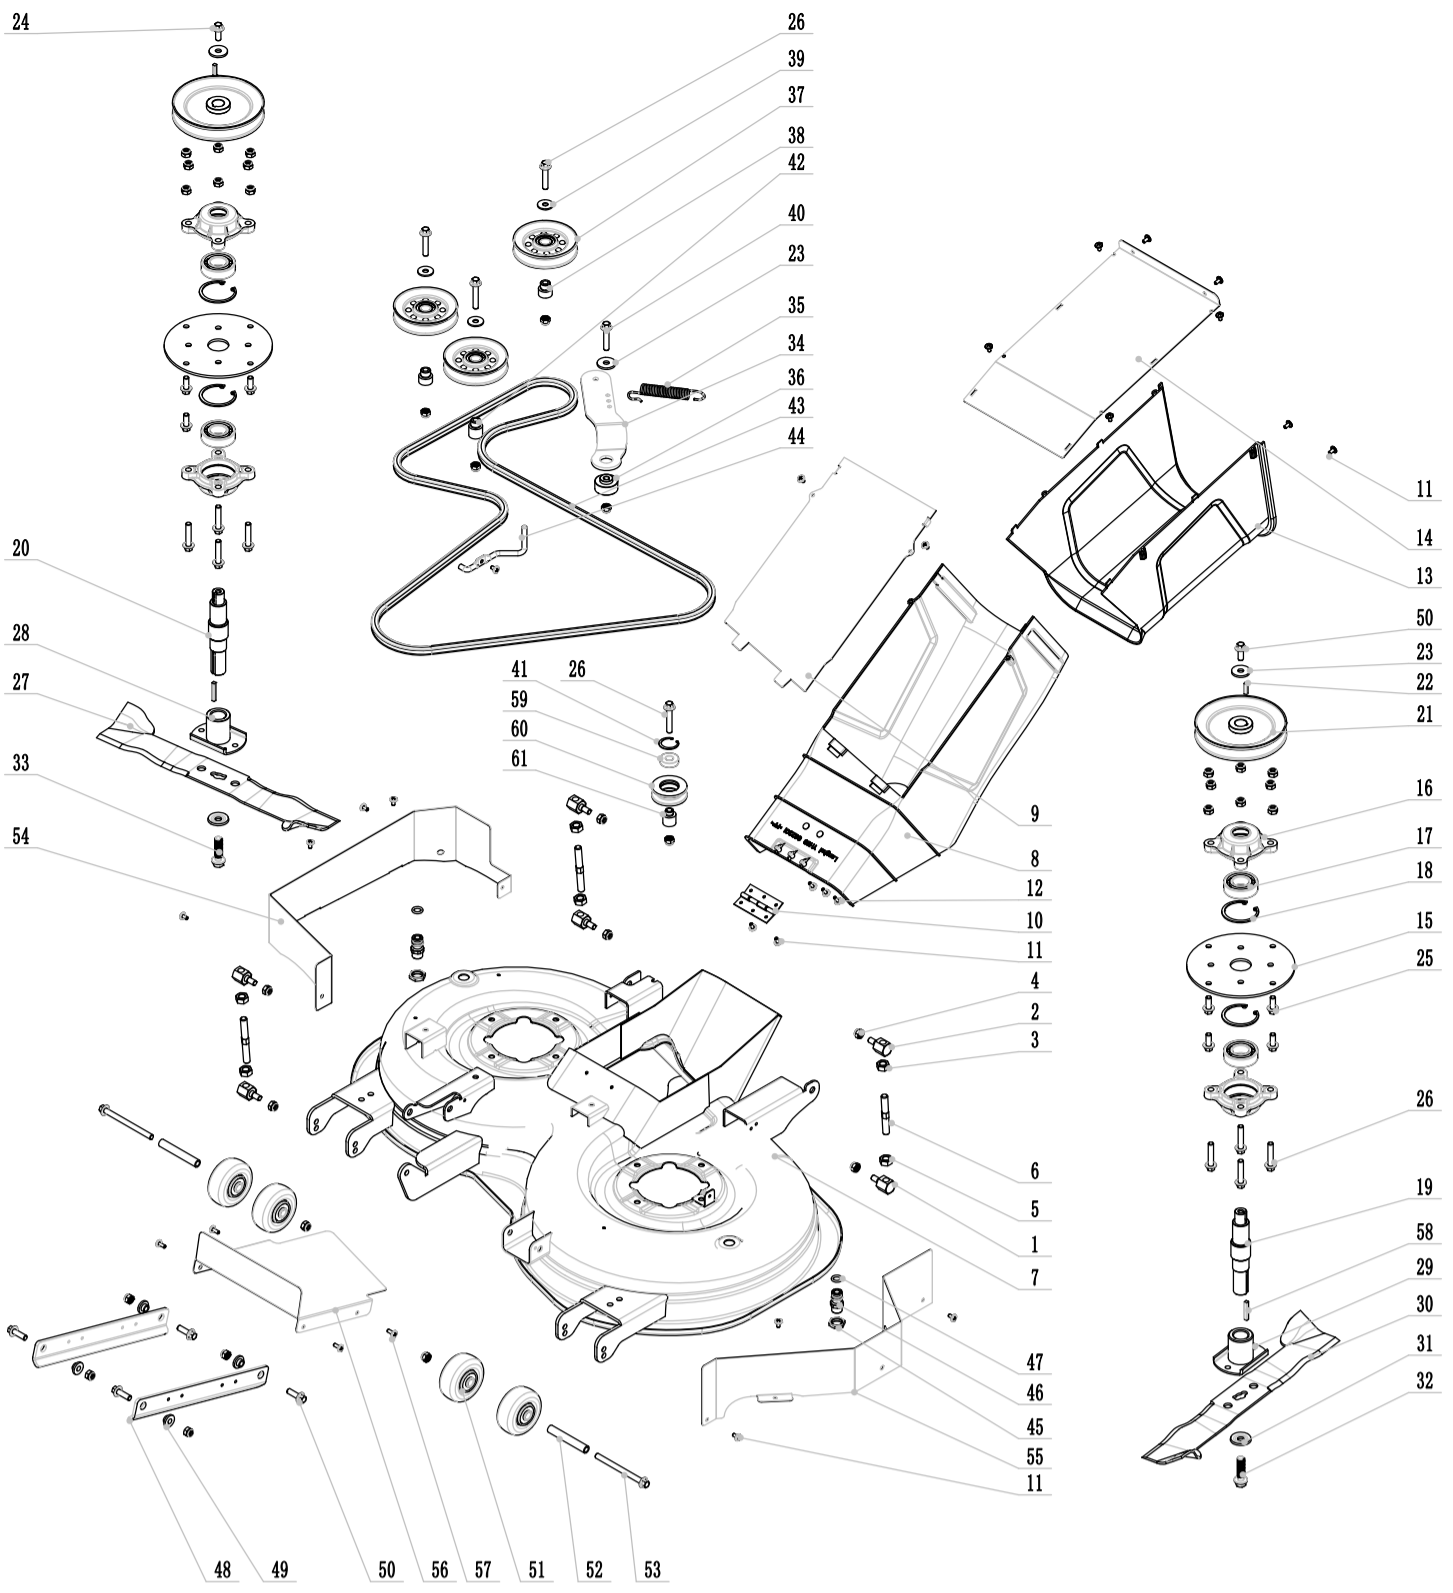

1	692289EVO	Rotate the bracket R	3
2	692290EVO	Rotate bracket L	3
3	692297EVO	nut	3
4	GB6182-M8EVO	nut	32
5	GB-52-M10EVO	nut	3
6	692292EVO	Connecting rod	3
7	692253EVO	chassis	1
8	692301EVO	Duct	1
9	692302EVO	Duct cover	1
10	691224EVO	3 inch hinge	1
11	GB845-85-ST4.8×9.5EVO	screws	20
12	GB845-85-ST4.2×13EVO	screws	3
13	692303EVO	Rear wind duct	1
14	692304EVO	Duct cover	1
15	692247EVO	motherboard	2
16	113001EVO	Housings	4
17	GB-T276-94-6205EVO	bearing	4
18	GB-T893_1-1986-52EVO	Retaining rings	4
19	114006EVO	Blade spindle	1
20	692299EVO	Blade spindle R	1
21	692243EVO	Blade pulley 130	2
22	114065EVO	key	2
23	GB_T5287-1985-8EVO	Flat pads	3
24	692176EVO	bolt	1
25	GB-T16674-1996-M8X20EVO	bolt	7
26	GB-T16674-1996-M8X40EVO	bolt	12
27	692312EVO	17 inch blade R	1
28	692288EVO	Blade holder-R	1
29	Y01201-4EVO	Blade holder	1
30	692313EVO	17 inch blade L	1
31	Y01203EVO	Blade gasket	2
32	3-8-24UNF-2BEVO	bolt	1
33	692177EVO	bolt	1
34	692246EVO	Pulley bracket	1
35	692337EVO	spring	1
36	114048EVO	Bushings	1
37	692112EVO	With wheels	3
38	692113EVO	Bushings	2
39	GB-96-8EVO	Flat pads	3
40	GB-T16674-1996-M8X45EVO	bolt	1
41	GB8931-28EVO	Retaining rings	1
42	692081EVO	Bushings	1
43	692306EVO	Hexagonal band HAA	1
44	692232EVO	Pulley limit lever	1
45	Y03105EVO	Plastic nut	2
46	Y03104EVO	Water interface	2
47	Y03119EVO	O-ring seal	2
48	692262EVO	Chassis linkage	2
49	692019EVO	Bushings	4
50	GB-T16674-M8X25EVO	bolt	5
51	692367EVO	Chassis wheels	4
52	692373EVO	Axle bushings	2
53	GB-T16674-M8X100EVO	bolt	2
54	692427EVO	84 chassis protection R	1
55	692428EVO	84 chassis protection L	1
56	692431EVO	84 wheeled guard	1
57	GB-t845-85-ST4.8×13EVO	screw	4
58	114066EVO	Flat pads	2
59	6001-2REVO	bearing	1
60	692104EVO	With wheels	1
61	692111EVO	Bushings	1