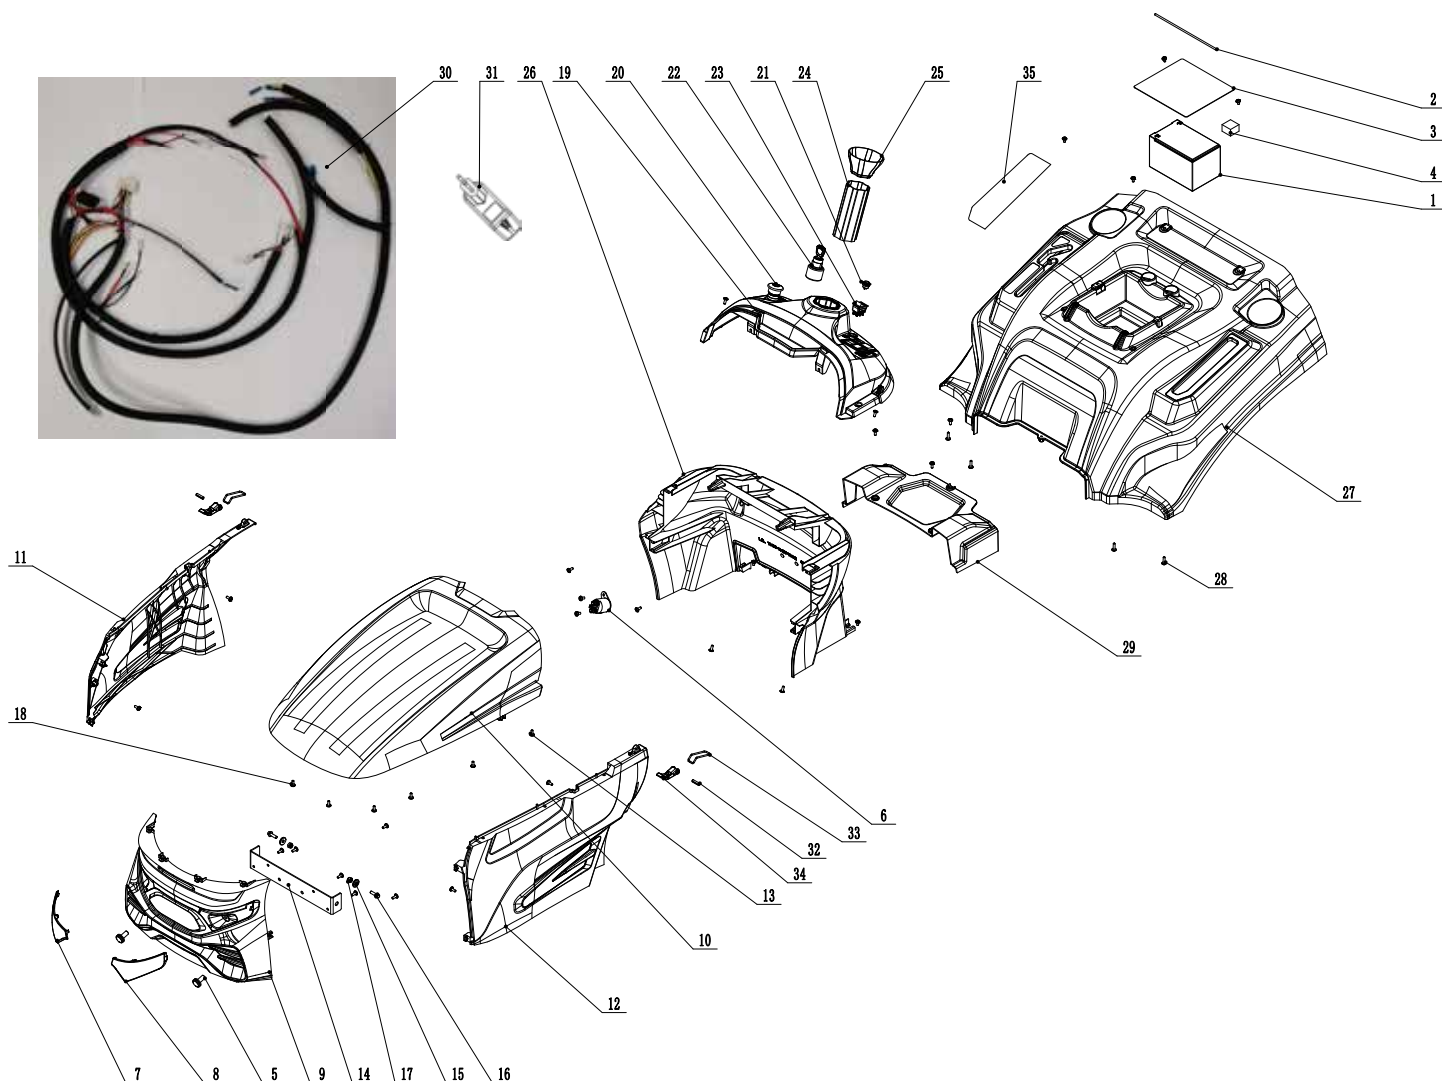

№	Артикул	Наименование	Кол-во
1	692201EVO	Lead acid battery 12Ah	1
	692499EVO	Lead acid battery 15Ah	1
2	692498EVO	Fixing rod	1
3	692497EVO	Shields	1
4	EVO	Pad blocks	1
5	692203EVO	lamp	2
6	692168EVO	Relays	1
7	692207EVO	Lampshade L	1
8	692208EVO	Lampshade R	1
9	692210EVO		1
10	692211EVO	Silo cover	1
11	692212EVO	Compartment side cover R	1
12	692213EVO	Compartment side cover L	1
13	GB-t845-85-ST4.8X13EVO	screw	42
14	692226EVO	bracket	1
15	114057EVO	Bushings	2
16	GB-T16674-M6X20EVO	bolt	2
17	GB6182-M6EVO	nut	2
18	GB-t 845-85-ST2.9X9.5EVO	screw	2
19	692214EVO	Operator panel	1
20	691304EVO	Blade switch	1
21	692204EVO	Push button switch	1
22	115032EVO	Key switch	1
23	691302EVO	switch	1
24	692209EVO	casing	1
25	691285EVO	Covered	1
26	692215EVO	Panel base	1
27	692216EVO	Rear base	1
28	GB-t845-85-ST4.8×19EVO	screw	4
29	692217EVO	Center cover	1
30	692639EVO	Side row harness assembly	1
31	692496EVO	12V charger	1
32	GB879-86-6-23EVO	Elastic cylindrical pins	2
33	692529EVO	Snap	2
34	692528EVO	Quick wrench	2
35	692619EVO	Gear stickers	1