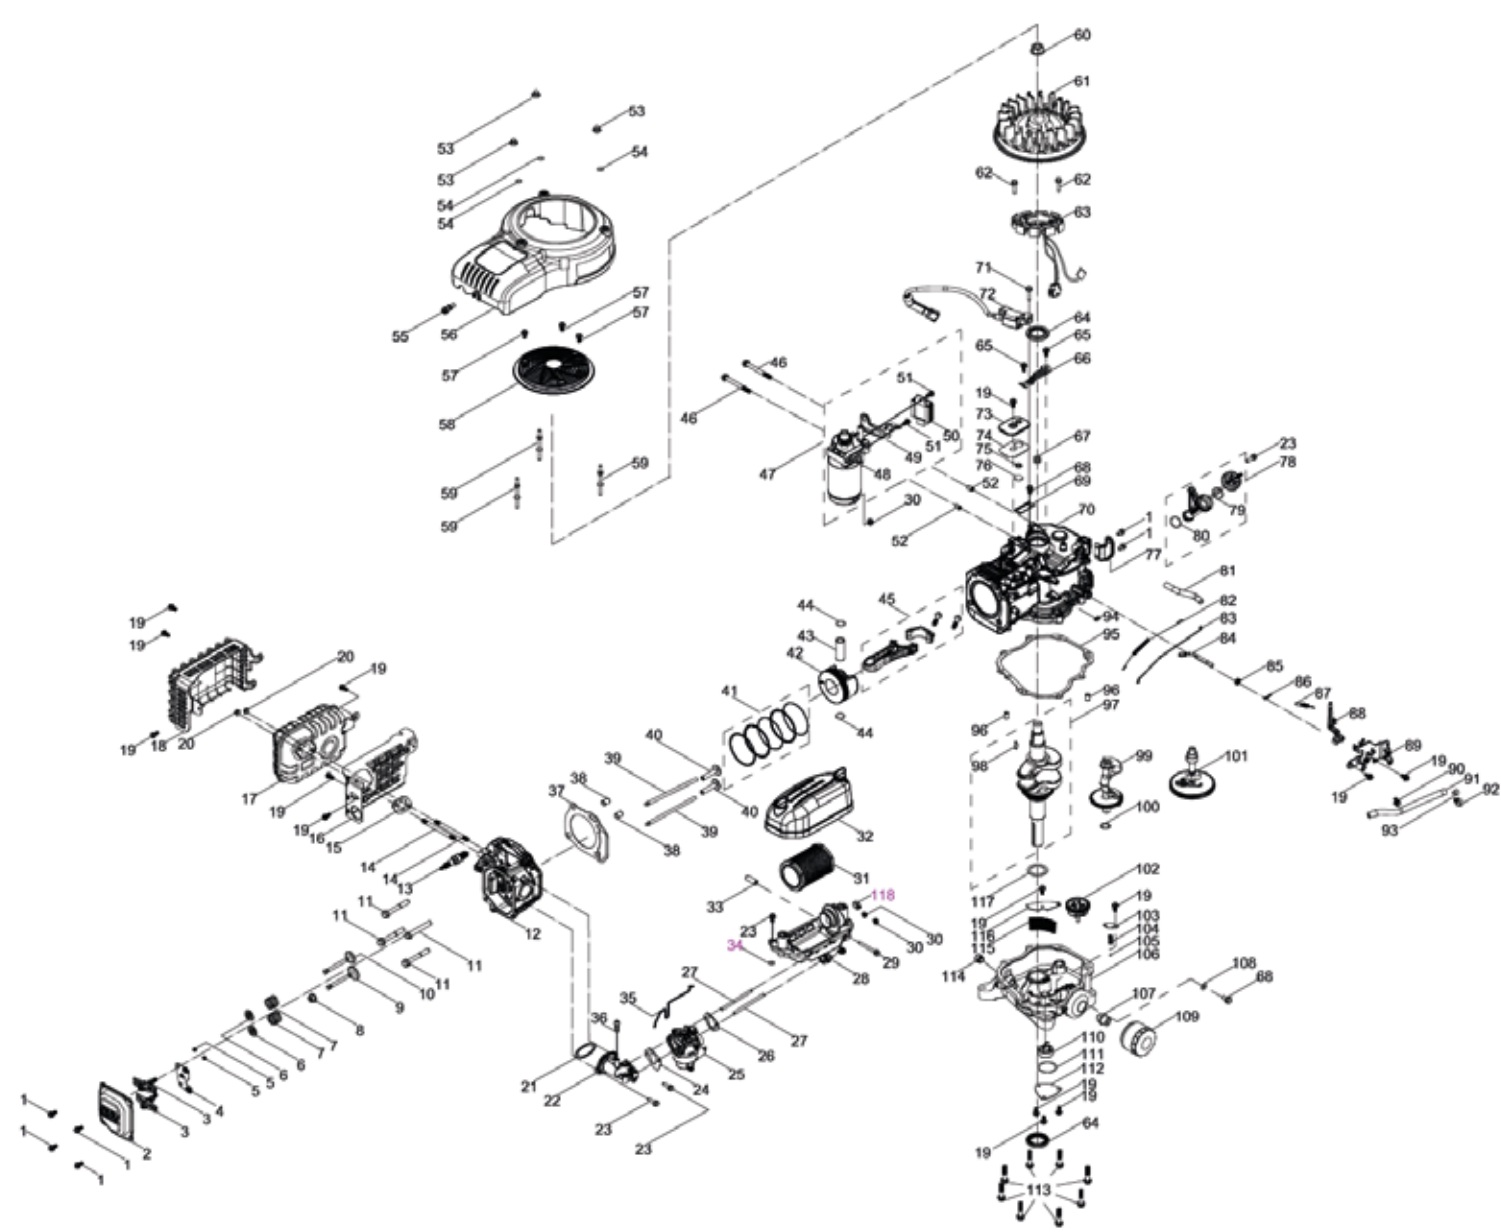

№	Артикул	Наименование	Кол-во
1	100011264-0003	Bolt, M6x16	6
2	100050611	Valve Cover	1
3	100053417	Rocker Arm Assembly	2
4	100053416	Rocker Arm Base	1
5	100004576	Valve Locker	4
6	100004516	Valve Spring Seat	2
7	100004569	Valve Spring	2
8	100004602	Intake Valve Seal	1
9	100071344	Intake Valve	1
10	100071342	Exhaust Valve	1
11	100002473	Bolt, M10x1.25x70	4
12	100076282	Cylinder Head	1
13	100009379	Spark Plug	1
14	100060965	Stud, M8x102	2
15	100053412	Gasket, Muffler	1
16	100096195	Shroud	1
17	100054185	Muffler	1
18	100060970	Muffler Guard	1
19	100011262-0003	Bolt, M6x14	14
20	100011472-0001	Nut, M8	2
21	100107769	O-Ring, φ36x2.5	1
22	100084930	Inlet Pipe	1
23	100011267-0003	Bolt, M6x22	4
24	100005940	Gasket, Carburetor	1
25	100084011	Carburetor	1
26	100005959	Gasket, Air Filter	1
27	100010374	Stud, M6x92	2
28	100123280	Air Filter Base Assembly	1
29	100011276-0003	Bolt, M6x55	1
30	100011463-0002	Nut, M6	3
31	100051657	Air Filter Element	1
32	100051656	Air Filter Cover Assembly	1
33	100061610	Bush, φ11xφ6.6x30	1
34	100006034	Gasket, Drain Bolt	1
35	100053456	Choke Lever	1
36	100011007-0001	Self-tapping Screw, ST4.8x16	1
37	100064889	Gasket, Cylinder Head	1
38	100010561	Pin, φ12x16	2
39	100053398	Push Rod	2
40	100004268	Tappet	2
41	100003266	Piston Ring Set	1
42	100003104	Piston	1
43	100003132	Piston Pin	1
44	100003225	Circlip	2
45	100054388	Connecting Rod Assembly	1
46	100011339-0002	Bolt, M8x80	2
47	100068993	Electric Starter	1
48	100053449	Electric Starter	1
49	100071397	Hook	1
50	100009472	Regulator	1
51	100011264-0003	Bolt, M6x16	2
52	100010556	Pin, φ10x12	2
53	100008477-0002	Nut, M6	3
54	100007162	Washer	3
55	100008851	Hook Bolt	1
56	100051659	Blower Housing	1
57	100011251-0002	Bolt, M5x16	3
58	100053448	Shroud	1
59	100054186	Stud, M6x83	3
60	100060984-0001	Nut, M20x1.5	1
61	100087694	Flywheel	1
62	100011255-0001	Bolt, M5x28	2
63	100053451	Charging Coil	1
64	100017649	Oil Seal, φ35xφ52x7	2
65	100011248-0003	Bolt, M5x10	2
66	100053453	Wire Board	1
67	100009075	Damping Pad	1
68	100011261-0004	Bolt, M6x12	2
69	100009465	Wire Board	1
70	100064890	Crankcase	1
71	100011269-0003	Bolt, M6x28	1
72	100087715	Ignition Module	1
73	100053402	Breather Cover	1
74	100053400	Gasket, Breather Cover	1
75	100008440	One-way Valve Spring	1
76	100004085	Breather Valve	1
77	100071406	Hook	1
78	100137539-0002	Dipstick	1
79	100004146	O-Ring, Dipstick	1
80	100064024	O-Ring, φ15.8x2.5	1
81	100087693	Breather Hose	1
82	100053409	Idle Spring	1
83	100053408	Throttle Linkage	1
84	100053457	Governor Gear Shaft	1
85	100017630	Oil Seal, φ6xφ11x4	1
86	100007986	Cotter Pin	1
87	100053410	Governor Spring	1
88	100053454	Governor Lever	1
89	100053455	Governor Gear Bracket Assembly	1
90	100005136	Clamp	1
91	100017746	Fuel Hose φ6.3xφ12.5x270	1
92	100000671	Clip	1
93	100004270	Plug	1
94	100061608	Clip Base	1
95	100060968	Gasket, Crankcase	1
96	100010554	Pin, φ9x14	2
97	100069480	Crankshaft	1
98	100010577	Woodruff Key	1
99	100069001	Balance Shaft	1
100	100010524-0001	Washer, φ17.2x1xφ26	1
101	100053399	Camshaft	1
102	100063945	Governor Gear	1
103	100004093	Breather Cover	1
104	100004092	Spring	1
105	100010937	Steel Ball, φ9.5	1
106	100050608	Crankcase Cover	1
107	100004048	Connection Pipe	1
108	100106538	Washer, φ6.2x1.5xφ13	1
109	100004088-0001	Oil Filter	1
110	100004011	Oil Pump	1
111	100010132	Gasket, Oil Pump	1
112	100004025	Oil Pump Cover	1
113	100011325-0002	Bolt, M8x40	8
114	100010277	Drain Bolt	1
115	100004076	Breather Filter Screen	1
116	100053401	Breather Cover	1
117	100054241	Washer, φ35.4x1xφ52	1
118	100070831	Clip	1