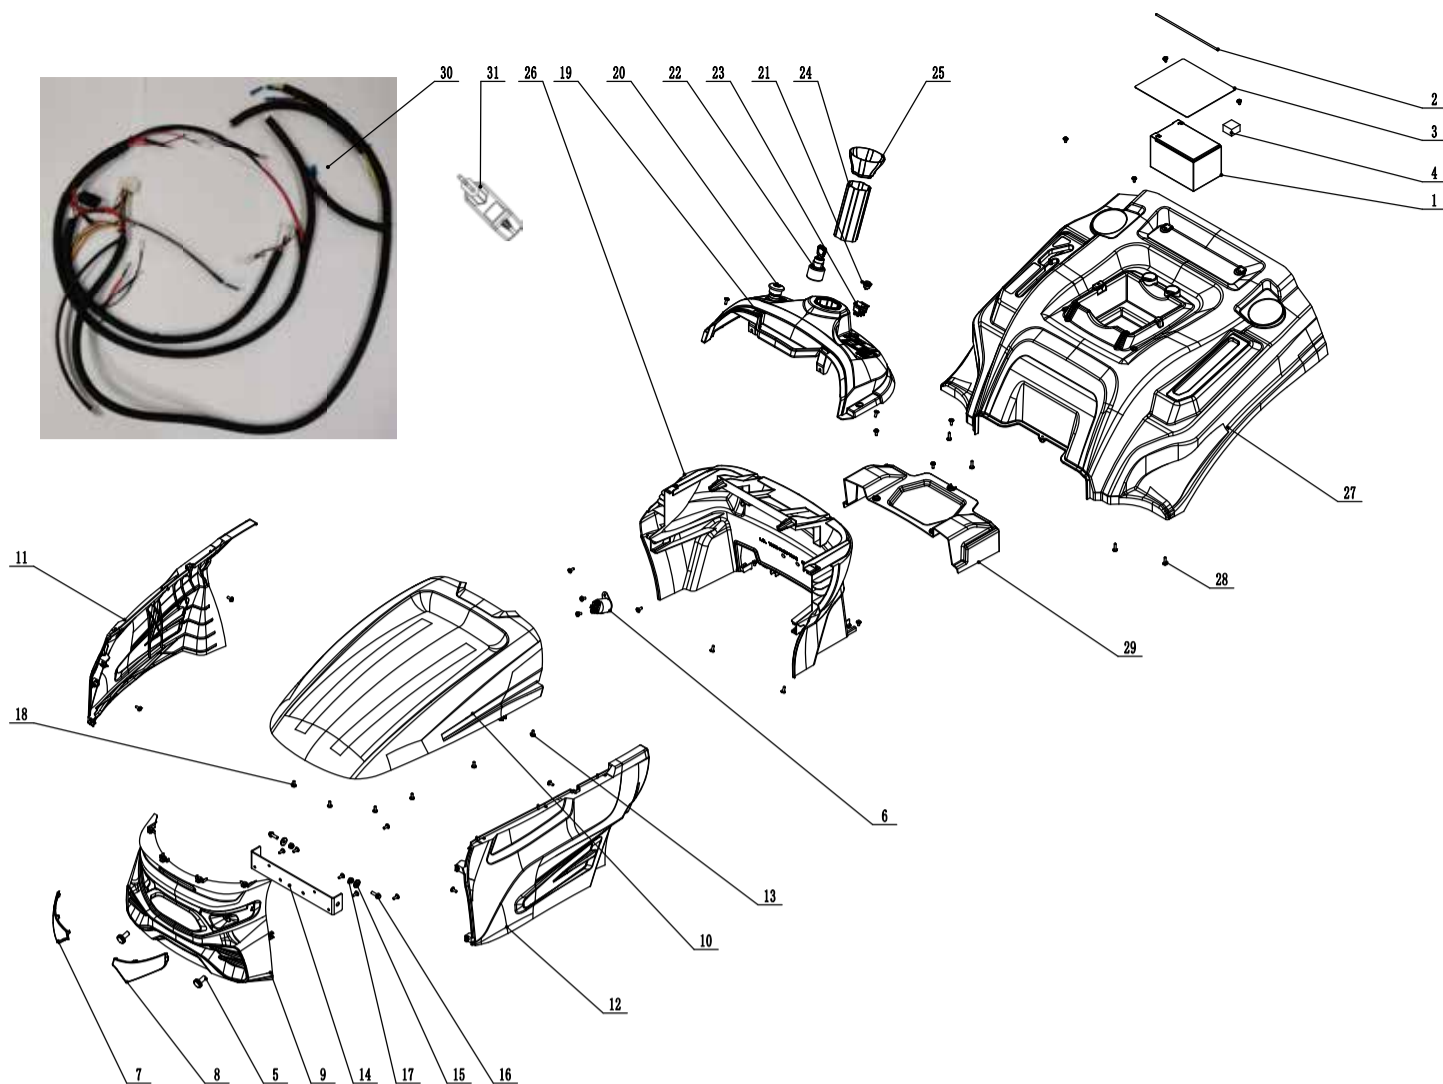

№	Артикул	Наименование	Кол-во
1	692201EVO	Lead acid battery 12Ah	1
	692499EVO	Lead acid battery 15Ah	1
2	692498EVO	Fixing rod	1
3	692497EVO	Shields	1
4	EVO	Pad blocks	1
5	692203EVO	lamp	2
6	692168EVO	Relays	1
7	692207EVO	Lampshade L	1
8	692208EVO	Lampshade R	1
9	692210EVO		1
10	692211EVO	Silo cover	1
11	692212EVO	Compartment side cover R	1
12	692213EVO	Compartment side cover L	1
13	GB-t845-85-ST4.8X13EVO	screw	42
14	692226EVO	bracket	1
15	114057EVO	Bushings	2
16	GB-T16674-M6X20EVO	bolt	2
17	GB6182-M6EVO	nut	2
18	GB-t 845-85-ST2.9X9.5EVO	screw	2
19	692214EVO	Operator panel	1
20	691304EVO	Blade switch	1
21	692204EVO	Push button switch	1
22	115032EVO	Key switch	1
23	691302EVO	switch	1
24	692209EVO	casing	1
25	691285EVO	Covered	1
26	692215EVO	Panel base	1
27	692216EVO	Rear base	1
28	GB-t845-85-ST4.8×19EVO	screw	4
29	692217EVO	Center cover	1
30	692502EVO	Side row harness assembly	1
31	692496EVO	12V charger	1