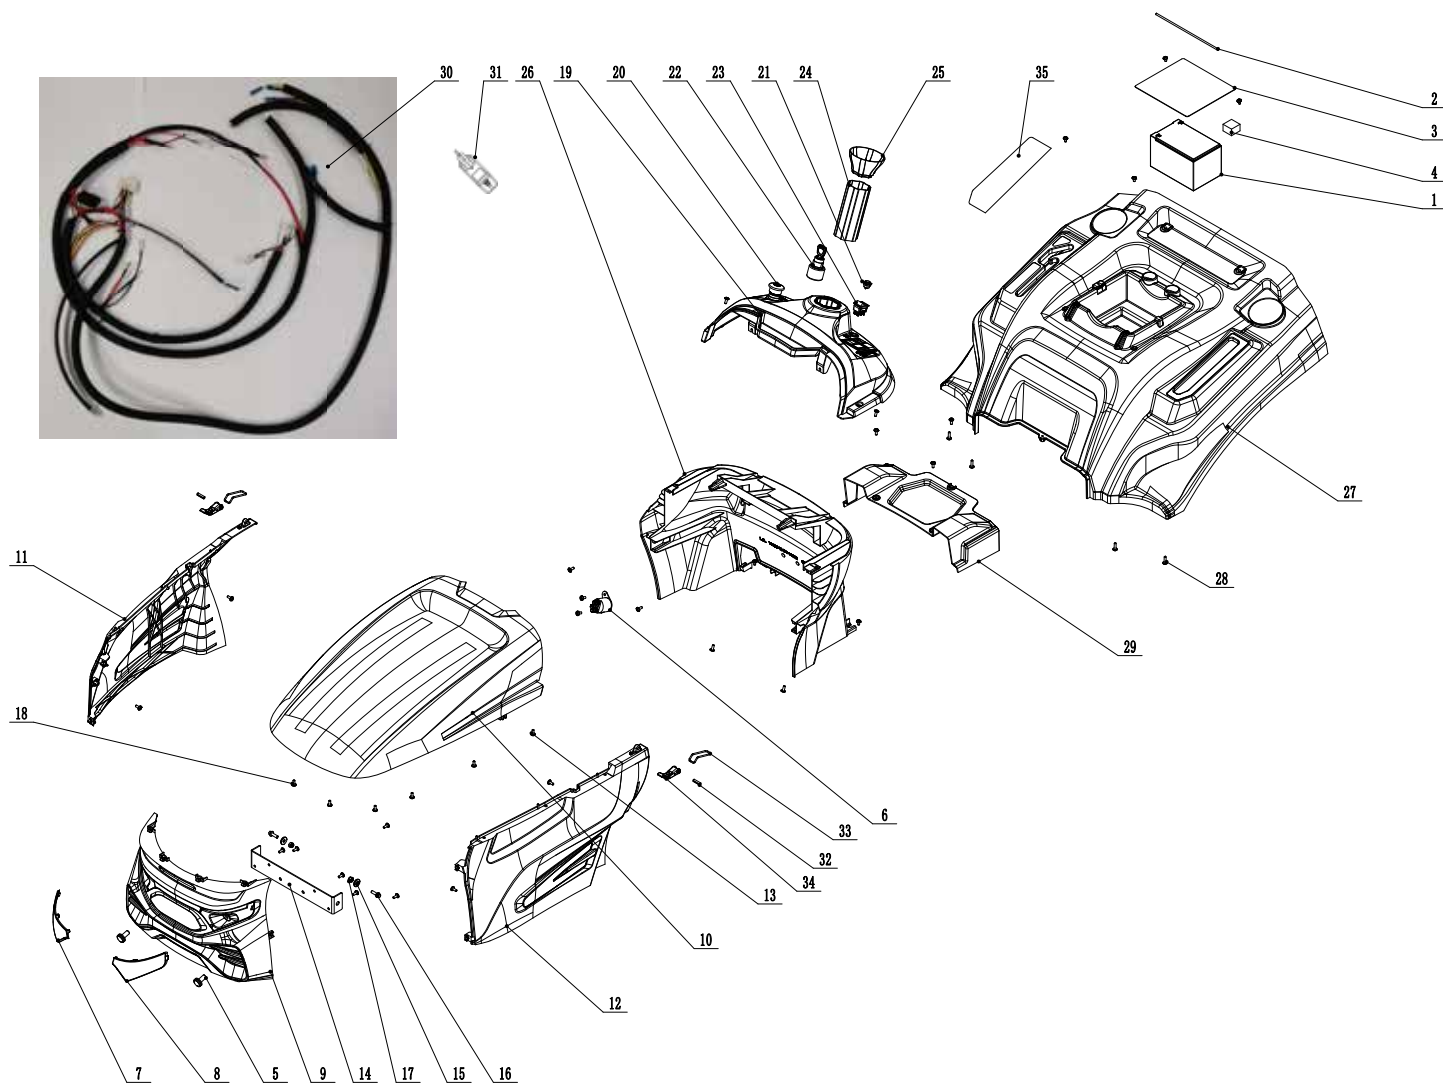

№	Артикул	Наименование	Кол-во
1	692201EVO	Lead acid battery 12Ah	1
	692499EVO	Lead acid battery 15Ah	1
2	692498EVO	Fixing rod	1
3	692497EVO	Shields	1
4	EVO	Pad blocks	1
5	692203EVO	lamp	2
6	692168EVO	Relays	1
7	692207EVO	Lampshade L	1
8	692208EVO	Lampshade R	1
9	692210EVO		1
10	692211EVO	Silo cover	1
11	692212EVO	Compartment side cover R	1
12	692213EVO	Compartment side cover L	1
13	GB-t845-85-ST4.8X13EVO	screw	42
14	692226EVO	bracket	1
15	114057EVO	Bushings	2
16	GB-T16674-M6X20EVO	bolt	2
17	GB6182-M6EVO	nut	2
18	GB-t 845-85-ST2.9X9.5EVO	screw	2
19	692214EVO	Operator panel	1
20	691304EVO	Blade switch	1
21	692204EVO	Push button switch	1
22	115032EVO	Key switch	1
23	691302EVO	switch	1
24	692209EVO	casing	1
25	691285EVO	Covered	1
26	692215EVO	Panel base	1
27	692216EVO	Rear base	1
28	GB-t845-85-ST4.8×19EVO	screw	4
29	692217EVO	Center cover	1
30	692640EVO	Rear wiring harness assembly	1
31	692496EVO	12V charger	1
32	GB879-86-6-23EVO	Elastic cylindrical pins	2
33	692529EVO	Snap	2
34	692528EVO	Quick wrench	2
35	692619EVO	Gear stickers	1