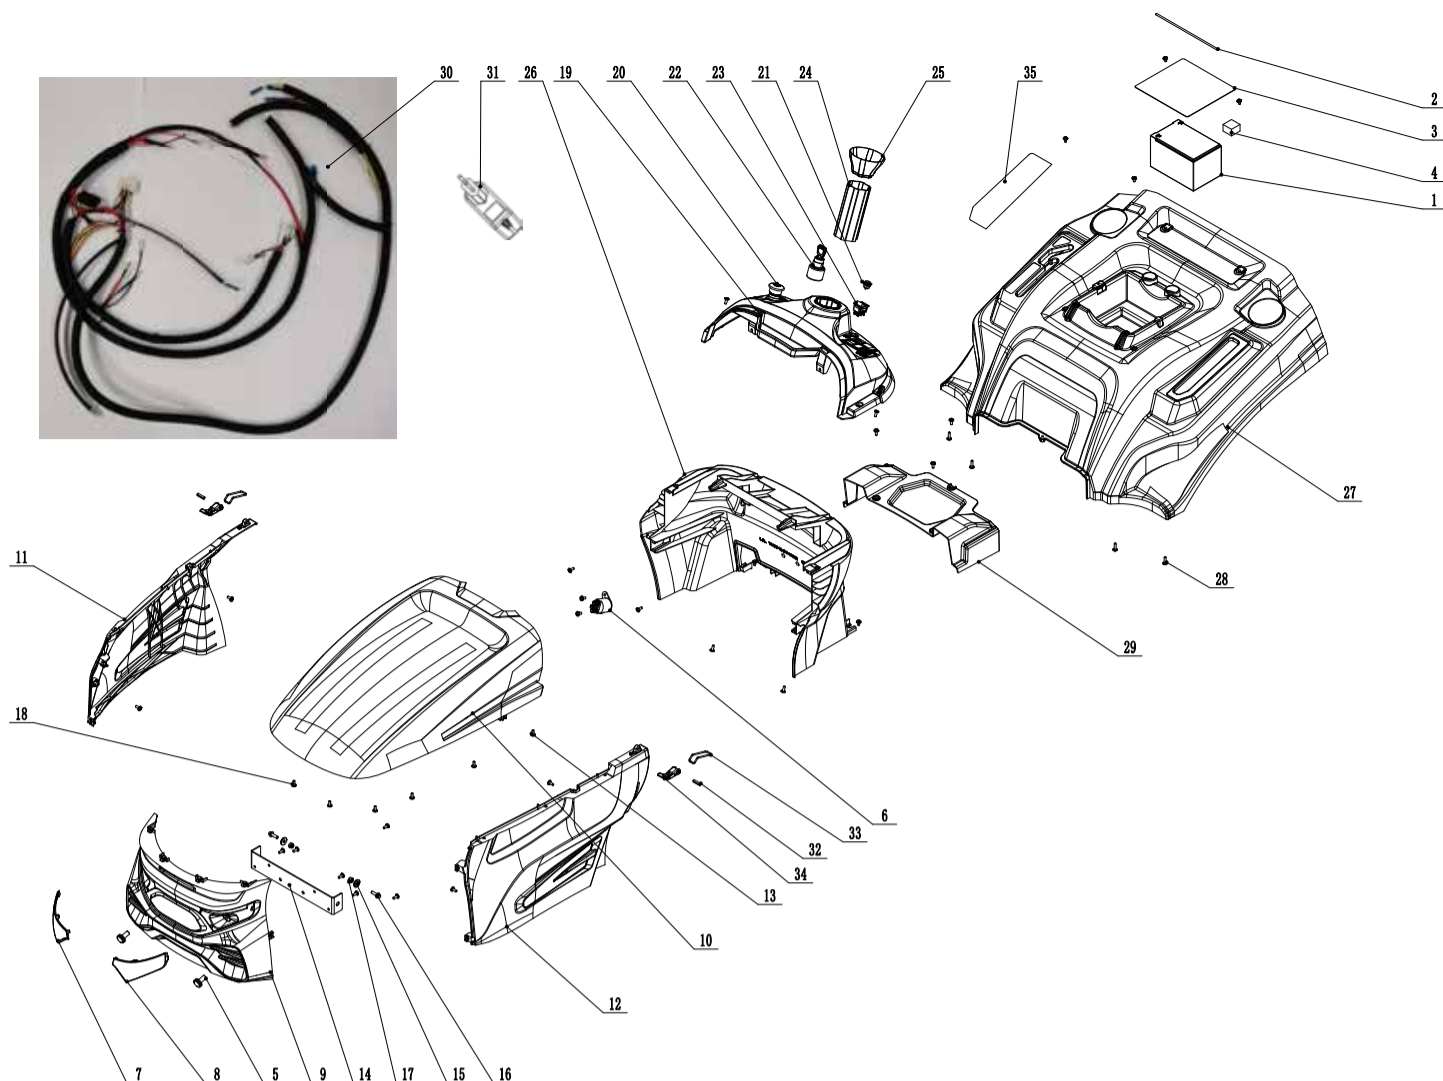

№	Артикул	Наименование	Кол-во
1	692201EVO	Lead acid battery 12Ah	1
	692499EVO	Lead acid battery 15Ah	1
2	692498EVO	Fixing rod	1
3	692497EVO	Shields	1
4	EVO	Pad blocks	1
5	692203EVO	lamp	2
6	692168EVO	Relays	1
7	692207EVO	Lampshade L	1
8	692208EVO	Lampshade R	1
9	692210EVO		1
10	692211EVO	Silo cover	1
11	692212EVO	Compartment side cover R	1
12	692213EVO	Compartment side cover L	1
13	GB-t845-85-ST4.8X13EVO	screw	42
14	692226EVO	bracket	1
15	114057EVO	Bushings	2
16	GB-T16674-M6X20EVO	bolt	2
17	GB6182-M6EVO	nut	2
18	GB-t 845-85-ST2.9X9.5EVO	screw	2
19	692214EVO	Operator panel	1
20	691304EVO	Blade switch	1
21	692204EVO	Push button switch	1
22	115032EVO	Key switch	1
23	691302EVO	switch	1
24	692209EVO	casing	1
25	691285EVO	Covered	1
26	692215EVO	Panel base	1
27	692216EVO	Rear base	1
28	GB-t845-85-ST4.8×19EVO	screw	4
29	692217EVO	Center cover	1
30	692639EVO	Side row harness assembly	1
31	692496EVO	12V charger	1
32	GB879-86-6-23EVO	Elastic cylindrical pins	2
33	692529EVO	Snap	2
34	692528EVO	Quick wrench	2
35	692619EVO	Gear stickers	1